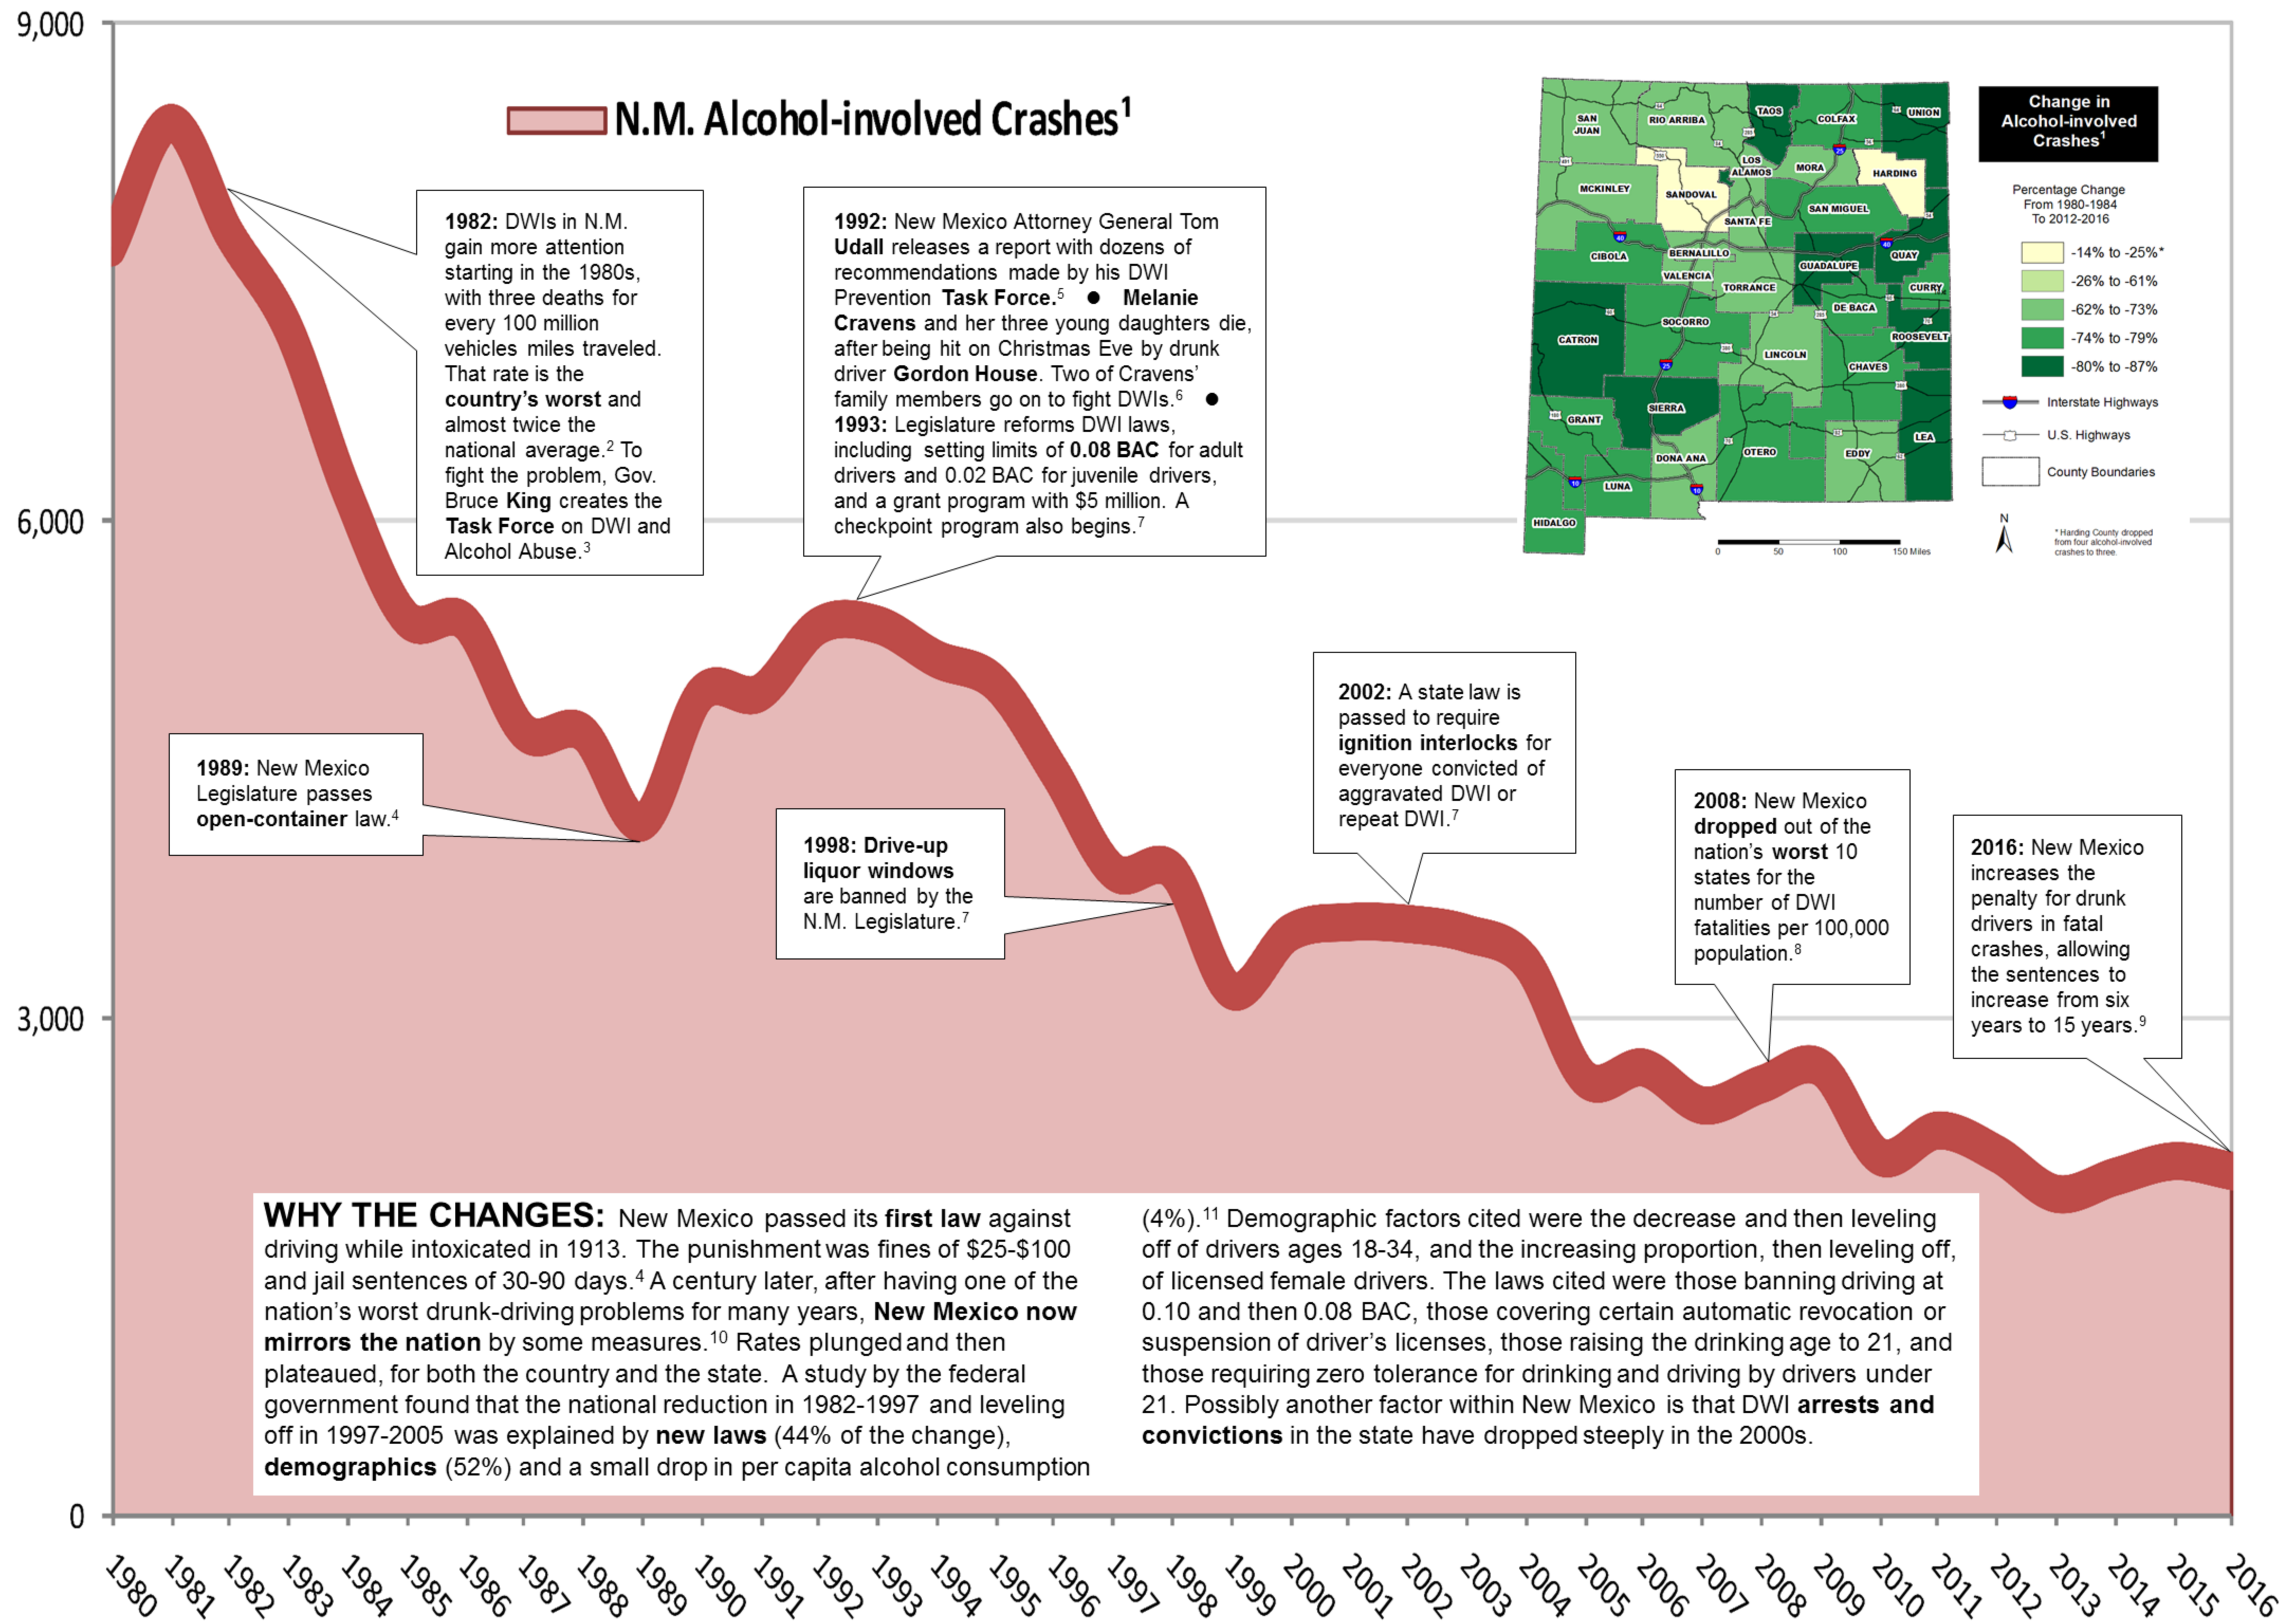

# Progress on Drunk Driving Plateaus

**N.M. Fatalities in Alcohol-involved Crashes<sup>1</sup>**

**N.M. Alcohol-involved Crashes as a Percentage of All Crashes<sup>1</sup>**

**Percentage of Drivers in U.S. Fatal Crashes Who Have BAC 0.08+<sup>10, 12</sup>**

**N.M. DWI Arrests<sup>13</sup>**

**N.M. DWI Convictions<sup>13</sup>**