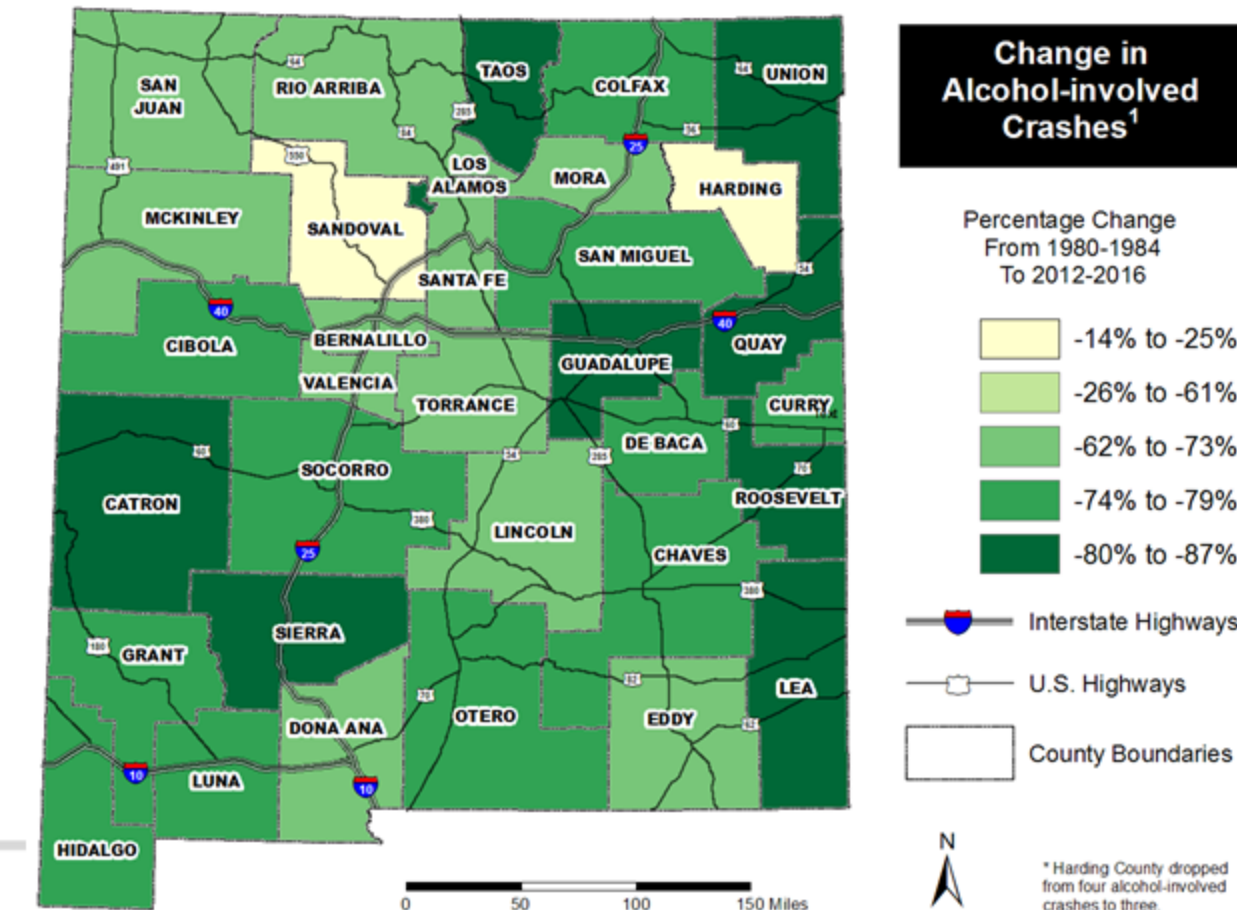

# Progress on Drunk Driving Plateaus

**N.M. Fatalities in Alcohol-involved Crashes<sup>1</sup>**

**N.M. Alcohol-involved Crashes as a Percentage of All Crashes<sup>1</sup>**

**Percentage of Drivers in U.S. Fatal Crashes Who Have BAC 0.08+<sup>10, 12</sup>**

**N.M. DWI Arrests<sup>13</sup>**

**N.M. DWI Convictions<sup>13</sup>**