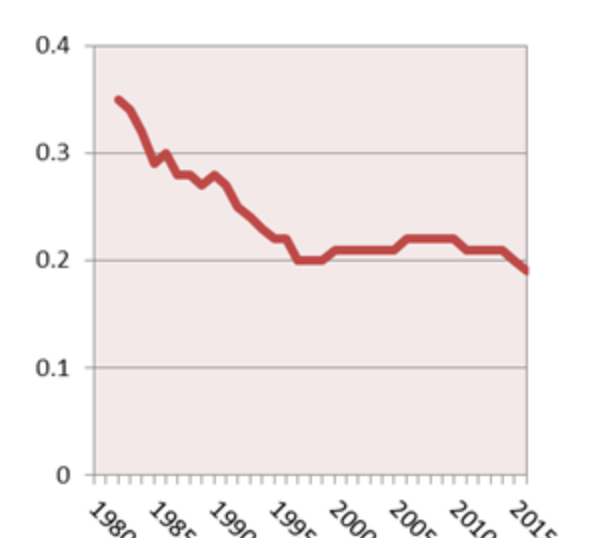

# Progress on Drunk Driving Plateaus

**N.M. Fatalities in Alcohol-involved Crashes<sup>1</sup>**

**N.M. Alcohol-involved Crashes as a Percentage of All Crashes<sup>1</sup>**

**Percentage of Drivers in U.S. Fatal Crashes Who Have BAC 0.08+<sup>10, 12</sup>**

**N.M. DWI Arrests<sup>13</sup>**

**N.M. DWI Convictions<sup>13</sup>**