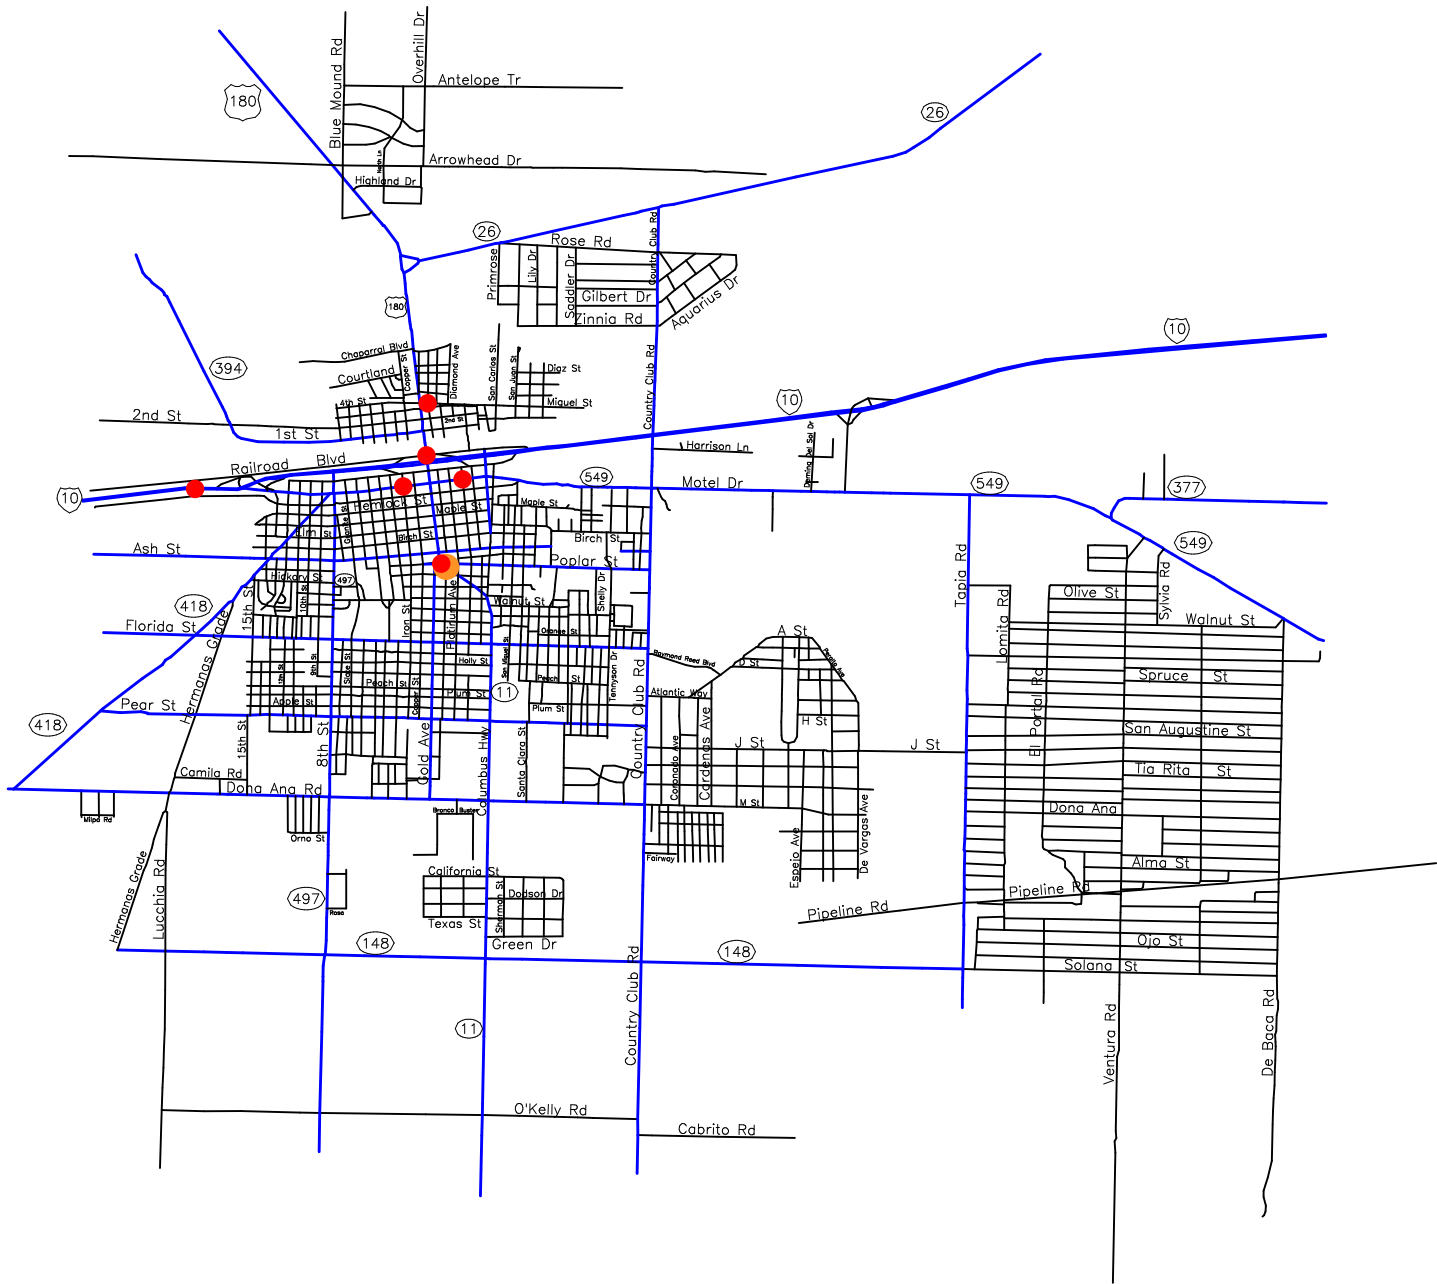

-- The Geographic Road Network Data Base --
City of Deming, NM
Alcohol-Involved Crash Locations
Calendar Year 2008

Alcohol Crash Locations
 ● One Crash
 ● Two Crashes

Prepared for the New Mexico
 Traffic Safety Bureau
 Contract # C04950