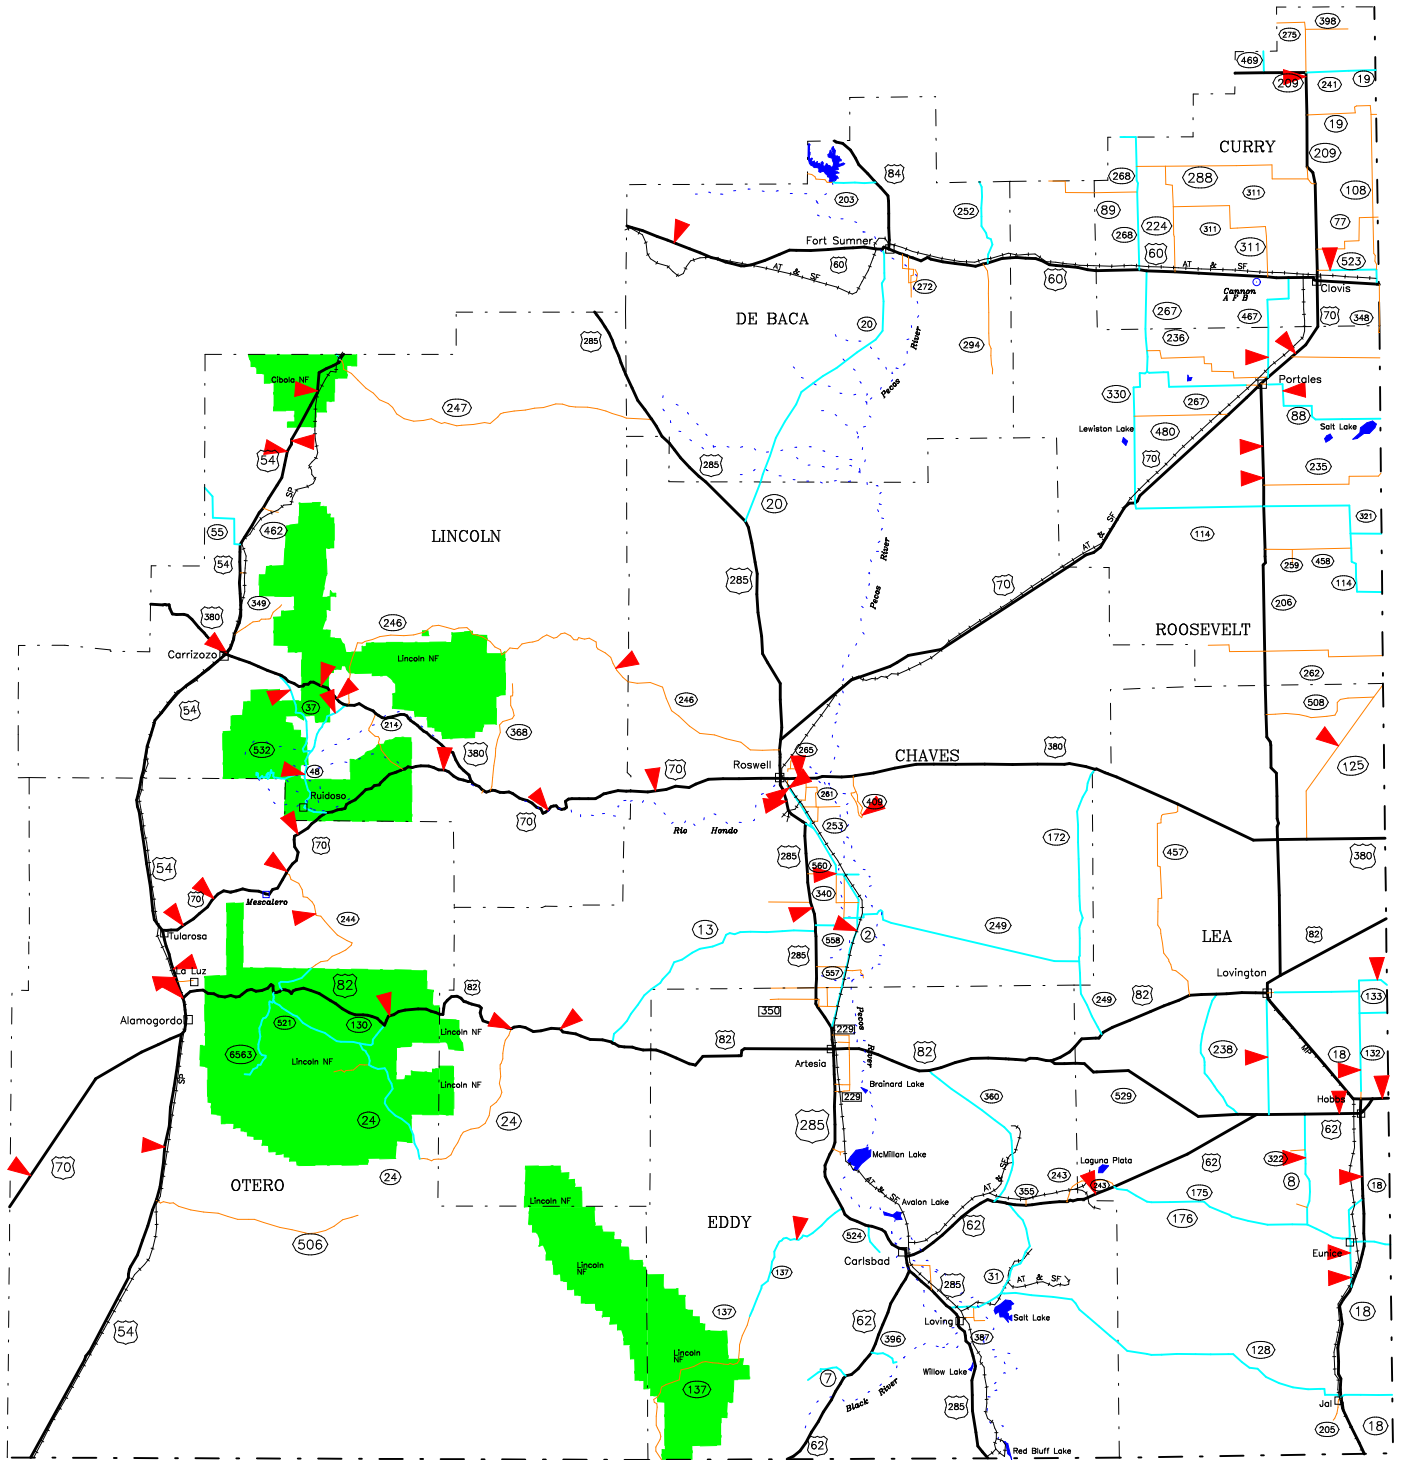

-- The Geographic Road Network Data Base --
Southeastern New Mexico
2007 ALCOHOL CRASH LOCATIONS
 New Mexico State Highway System

- | | | | |
|--|------------------------|--|-----------------|
| | Alcohol Crash Location | | Railroad |
| | Interstate | | River |
| | Primary Roads | | Lake |
| | Secondary Roads | | National Forest |
| | Other State Roads | | |