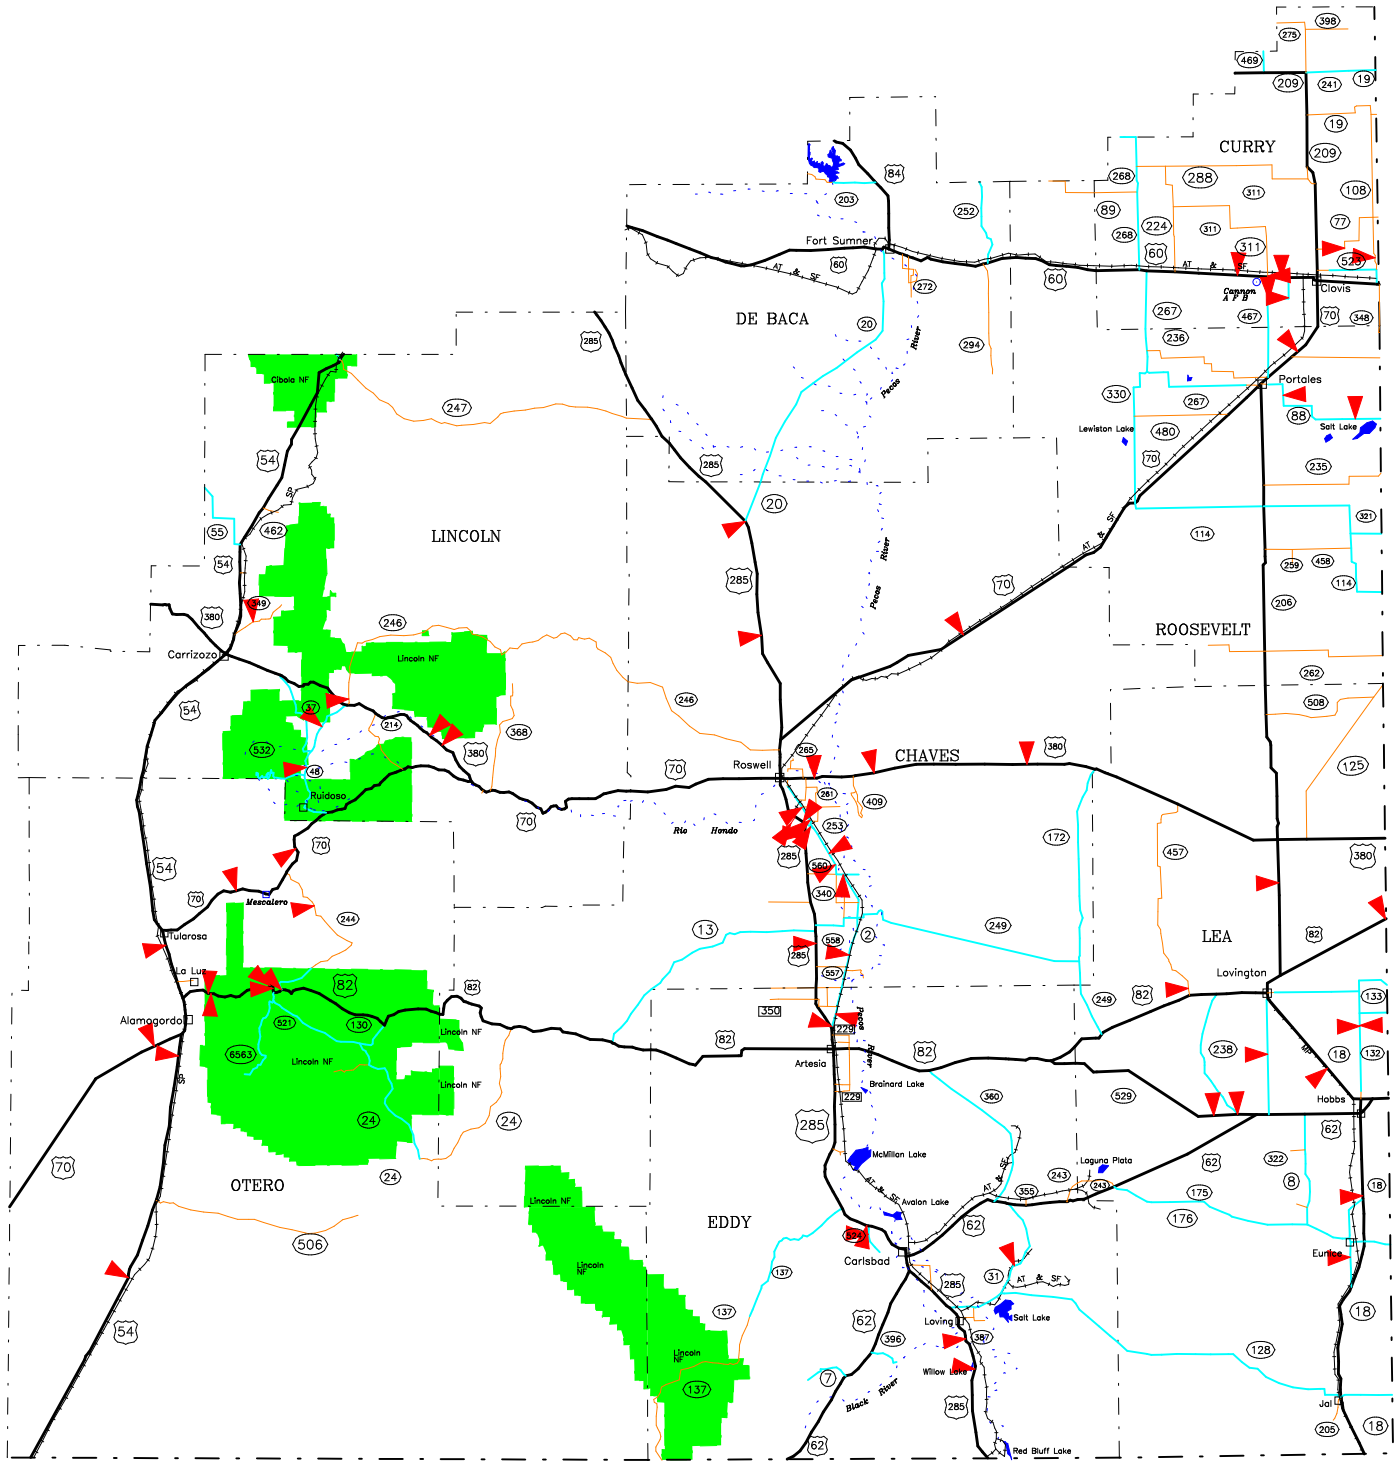

-- The Geographic Road Network Data Base --
Southeastern New Mexico
2008 ALCOHOL CRASH LOCATIONS
 New Mexico State Highway System

- | | | | |
|--|------------------------|--|-----------------|
| | Alcohol Crash Location | | Railroad |
| | Interstate | | River |
| | Primary Roads | | Lake |
| | Secondary Roads | | National Forest |
| | Other State Roads | | |