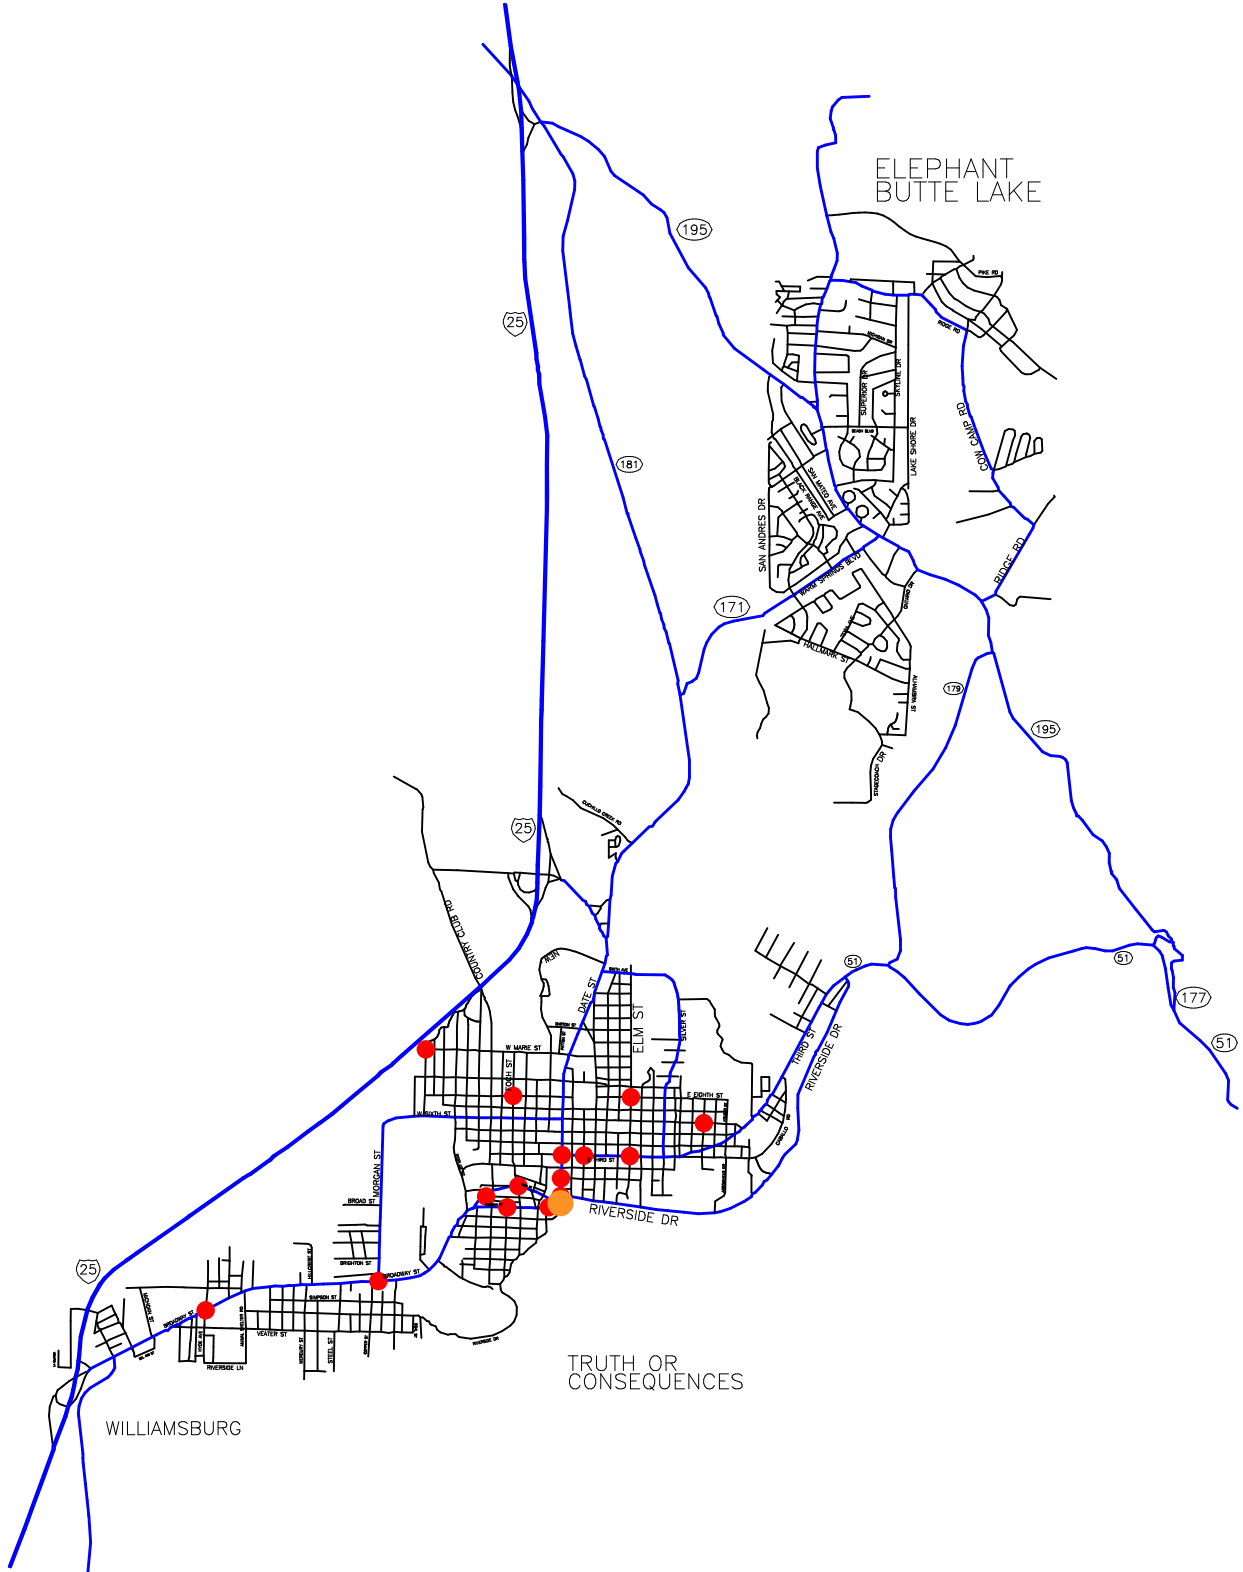

Truth or Consequences, NM Alcohol-Involved Crash Locations Calendar Year 2004 - 2008

Alcohol Crash Locations
● One Crash
● Two Crashes

Prepared for the New Mexico
Traffic Safety Bureau
Contract # C04950