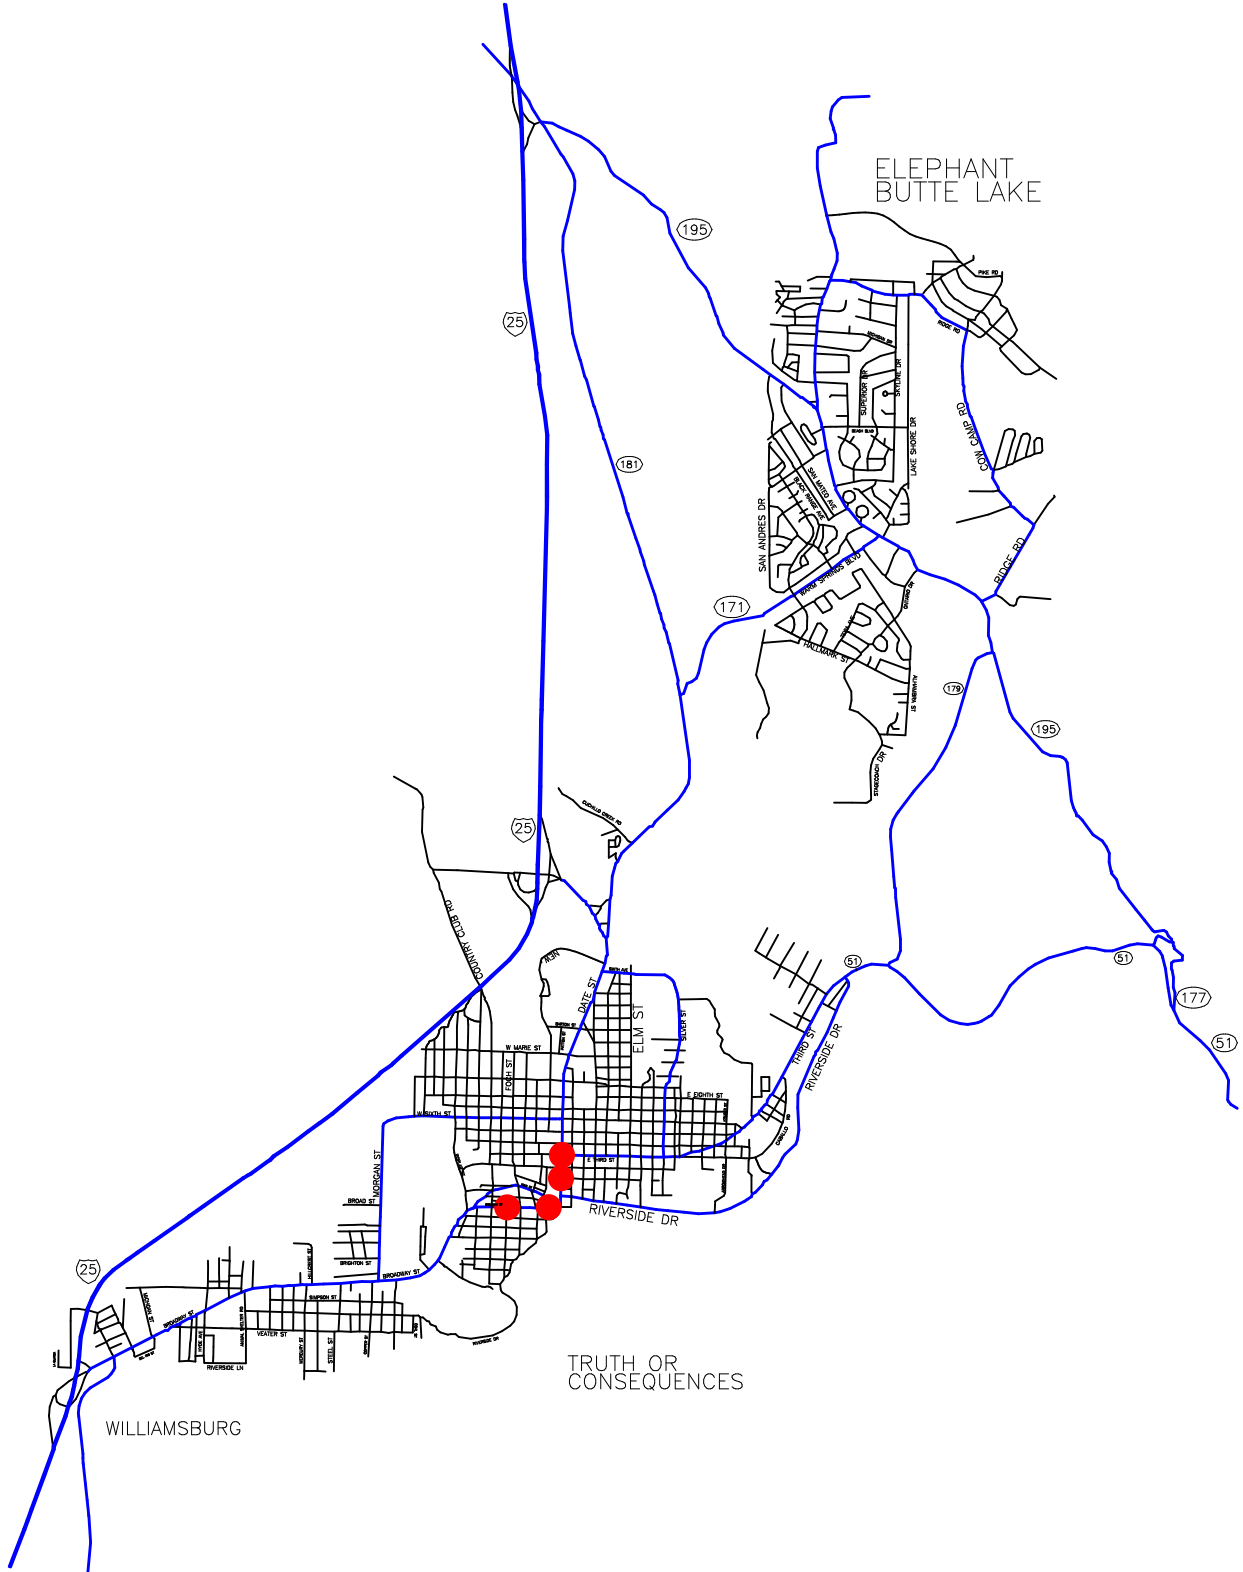

-- The Geographic Road Network Data Base --

Truth or Consequences, NM & Vicinity Alcohol-Involved Crash Locations Calendar Year 2007

Alcohol Crash Locations
● One Crash

Prepared for the New Mexico
 Traffic Safety Bureau
 Contract # C04950