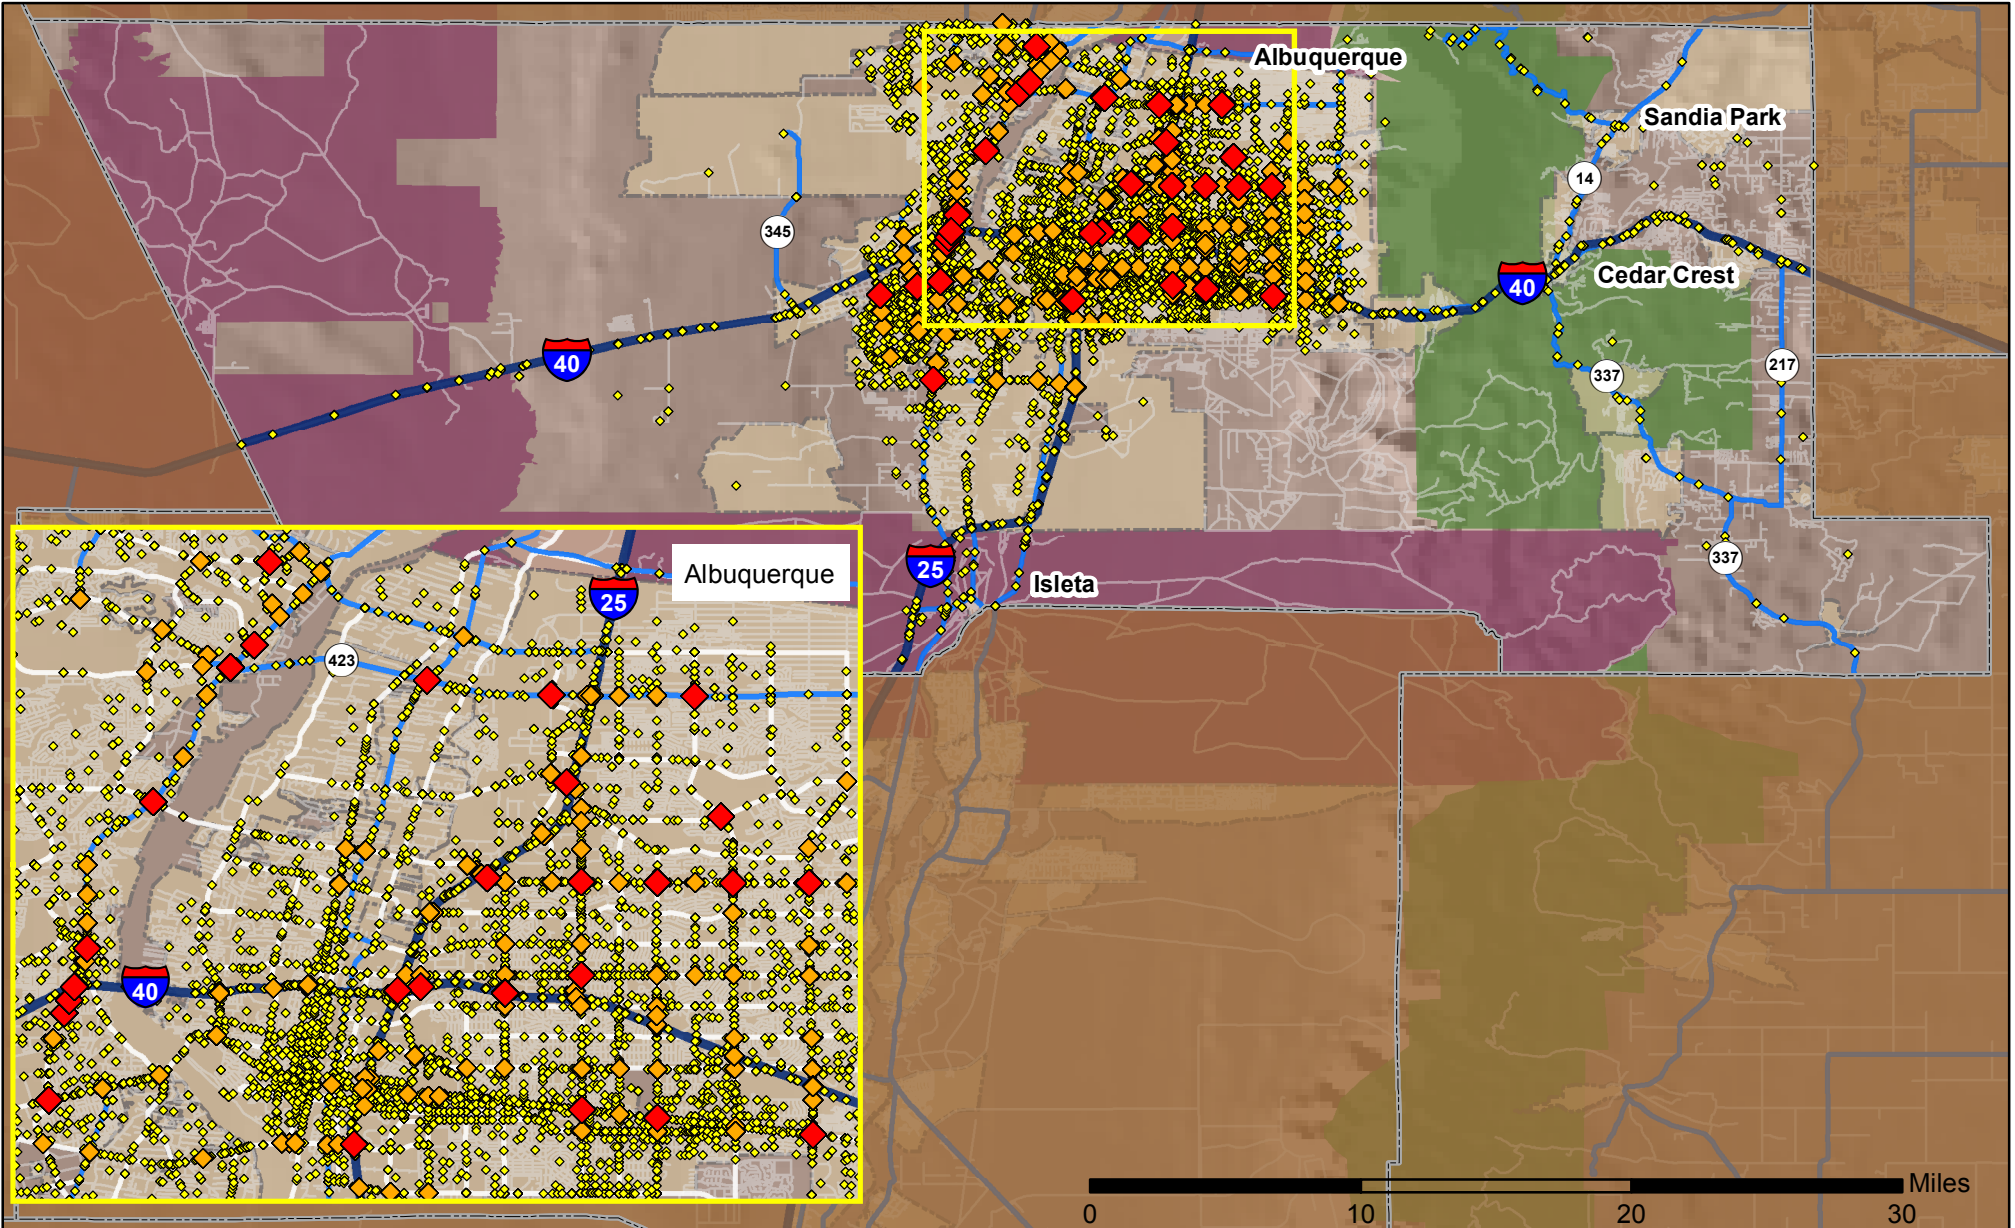

Crashes in Bernalillo County, New Mexico, 2016

Map created by the Traffic Research Unit, Geospatial & Population Studies at UNM

Legend

Data Source: NMDOT Crash File 2016
<http://tru.unm.edu> CO#5801 tru@unm.edu

- Forest & Wildlife Areas
- Reservations & Pueblos
- County Boundaries
- City Boundaries

- Interstate Highways
- U.S. Highways
- State Highways
- Streets & Roadways

Crashes 2016

- 1 - 20 Crashes
- 21 - 50 Crashes
- 51 - 158 Crashes