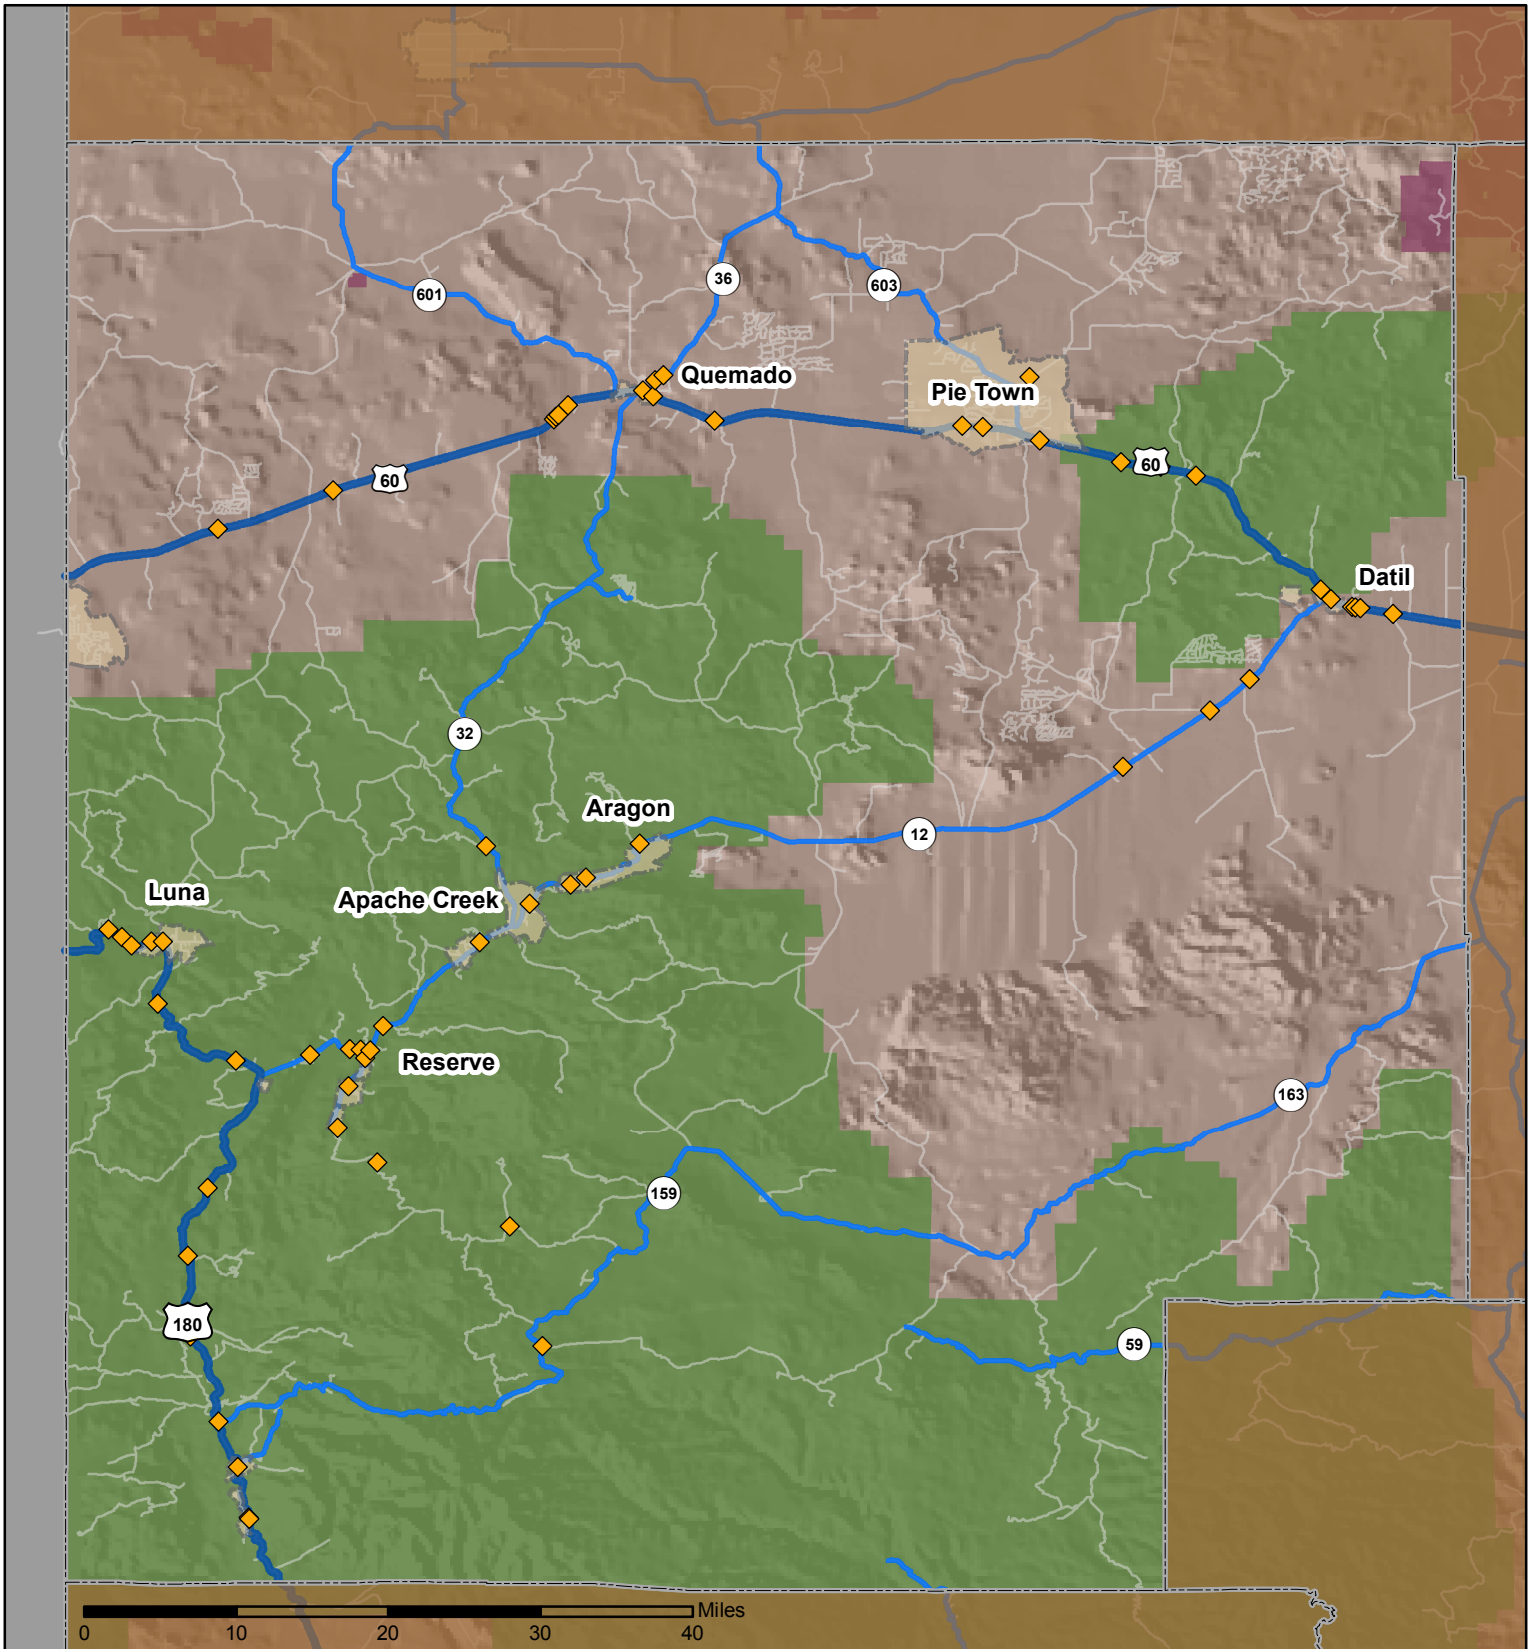

# Crashes in Catron County, New Mexico, 2016

Map created by the Traffic Research Unit, Geospatial & Population Studies at UNM

## Legend

- Forest & Wildlife Areas
- Reservations & Pueblos
- County Boundaries
- City Boundaries
- Interstate Highways
- U.S. Highways
- State Highways
- Streets & Roadways

## Crashes 2016

- 1 Crash

Data Source: NMDOT Crash File 2016  
<http://tru.unm.edu> CO#5801 tru@unm.edu