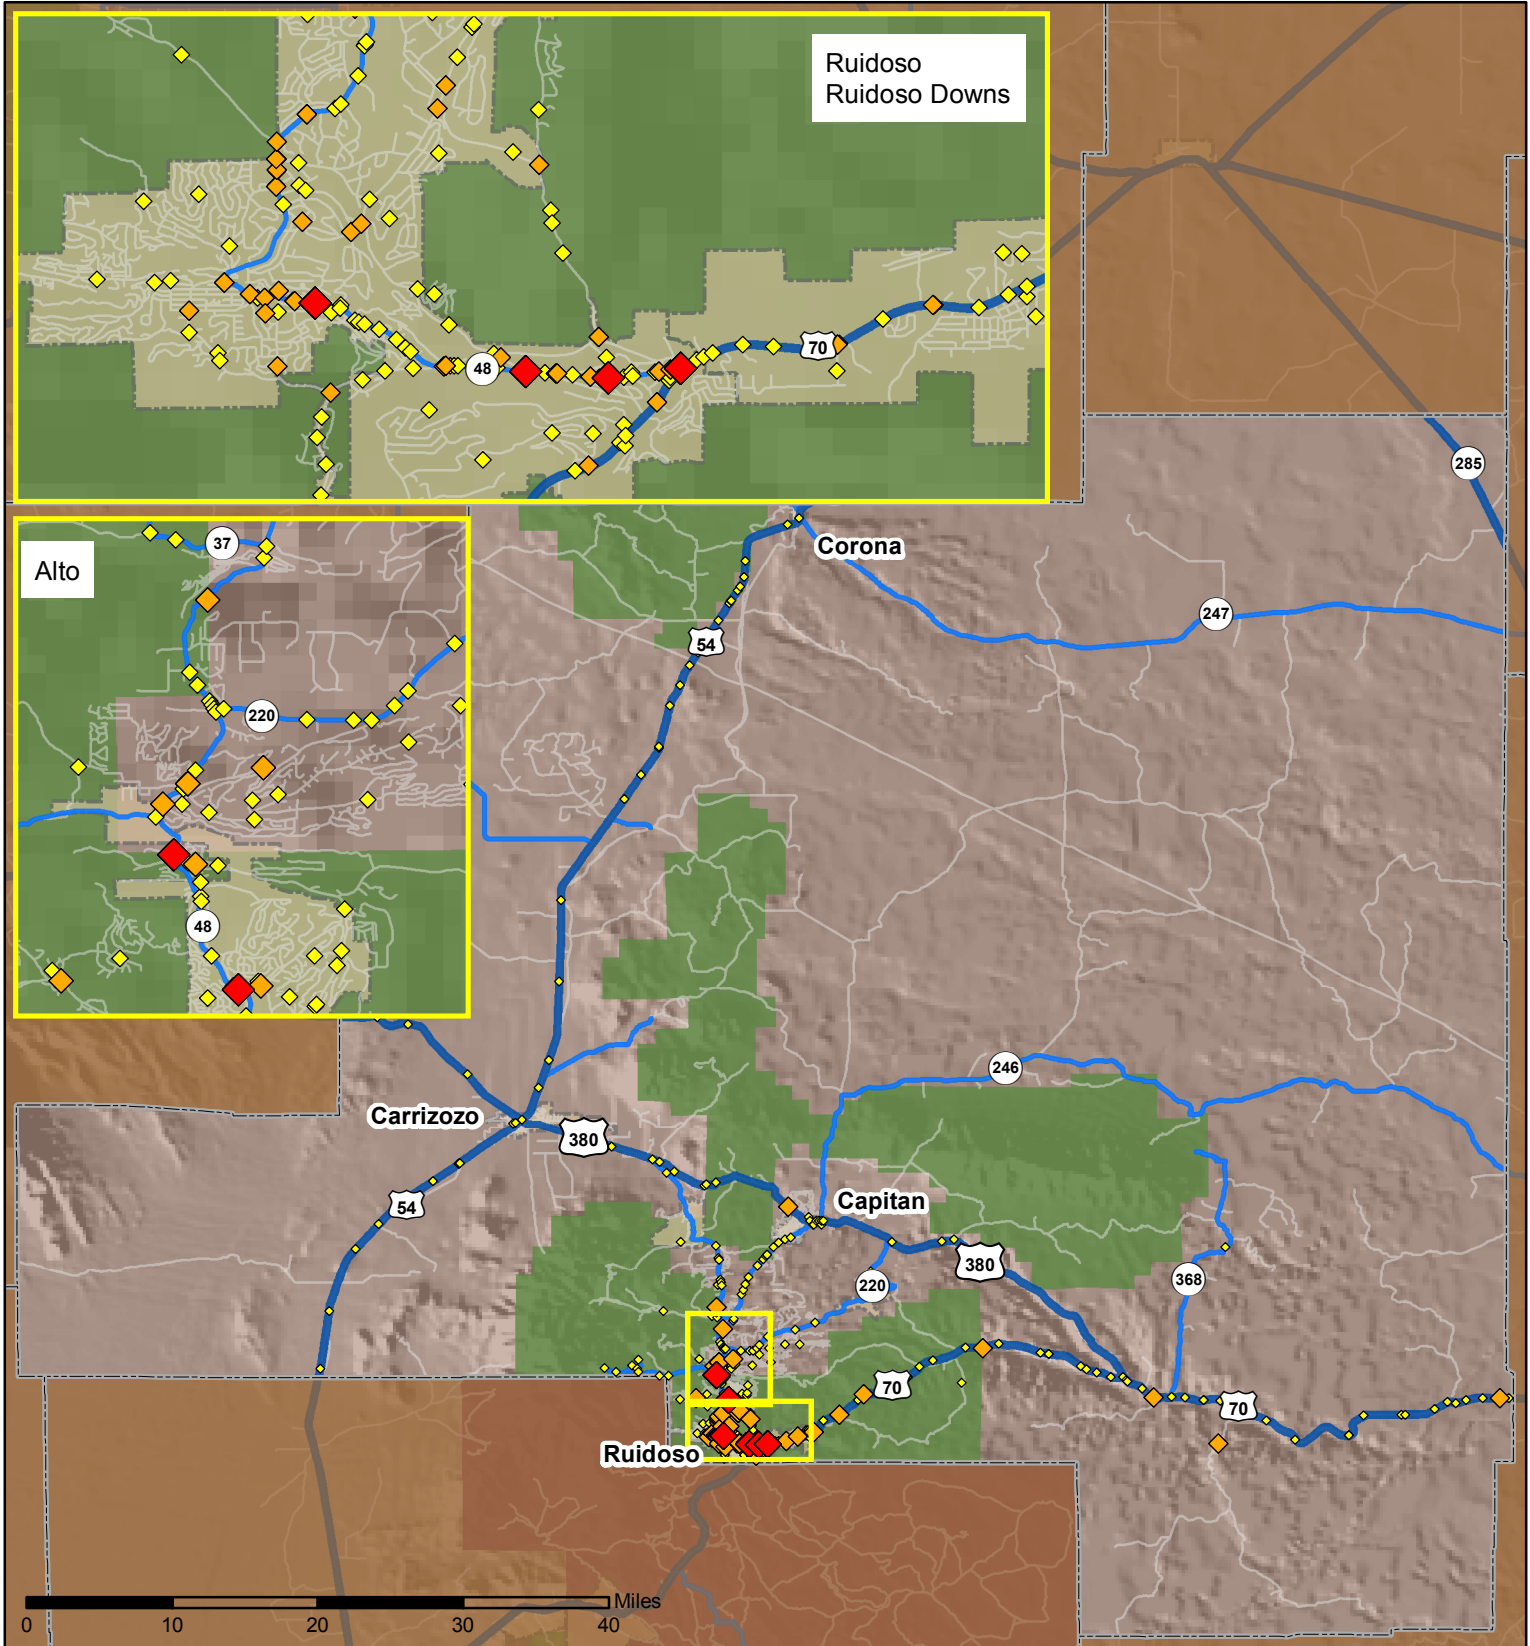

Crashes in Lincoln County, New Mexico, 2016

Map created by the Traffic Research Unit, Geospatial & Population Studies at UNM

Legend

- | | |
|-------------------------|---------------------|
| Forest & Wildlife Areas | Interstate Highways |
| Reservations & Pueblos | U.S. Highways |
| County Boundaries | State Highways |
| City Boundaries | Streets & Roadways |

Crashes 2016

- 1 Crash
- 2 - 4 Crashes
- 5 - 11 Crashes

Data Source: NMDOT Crash File 2016
<http://tru.unm.edu> CO#5801 tru@unm.edu