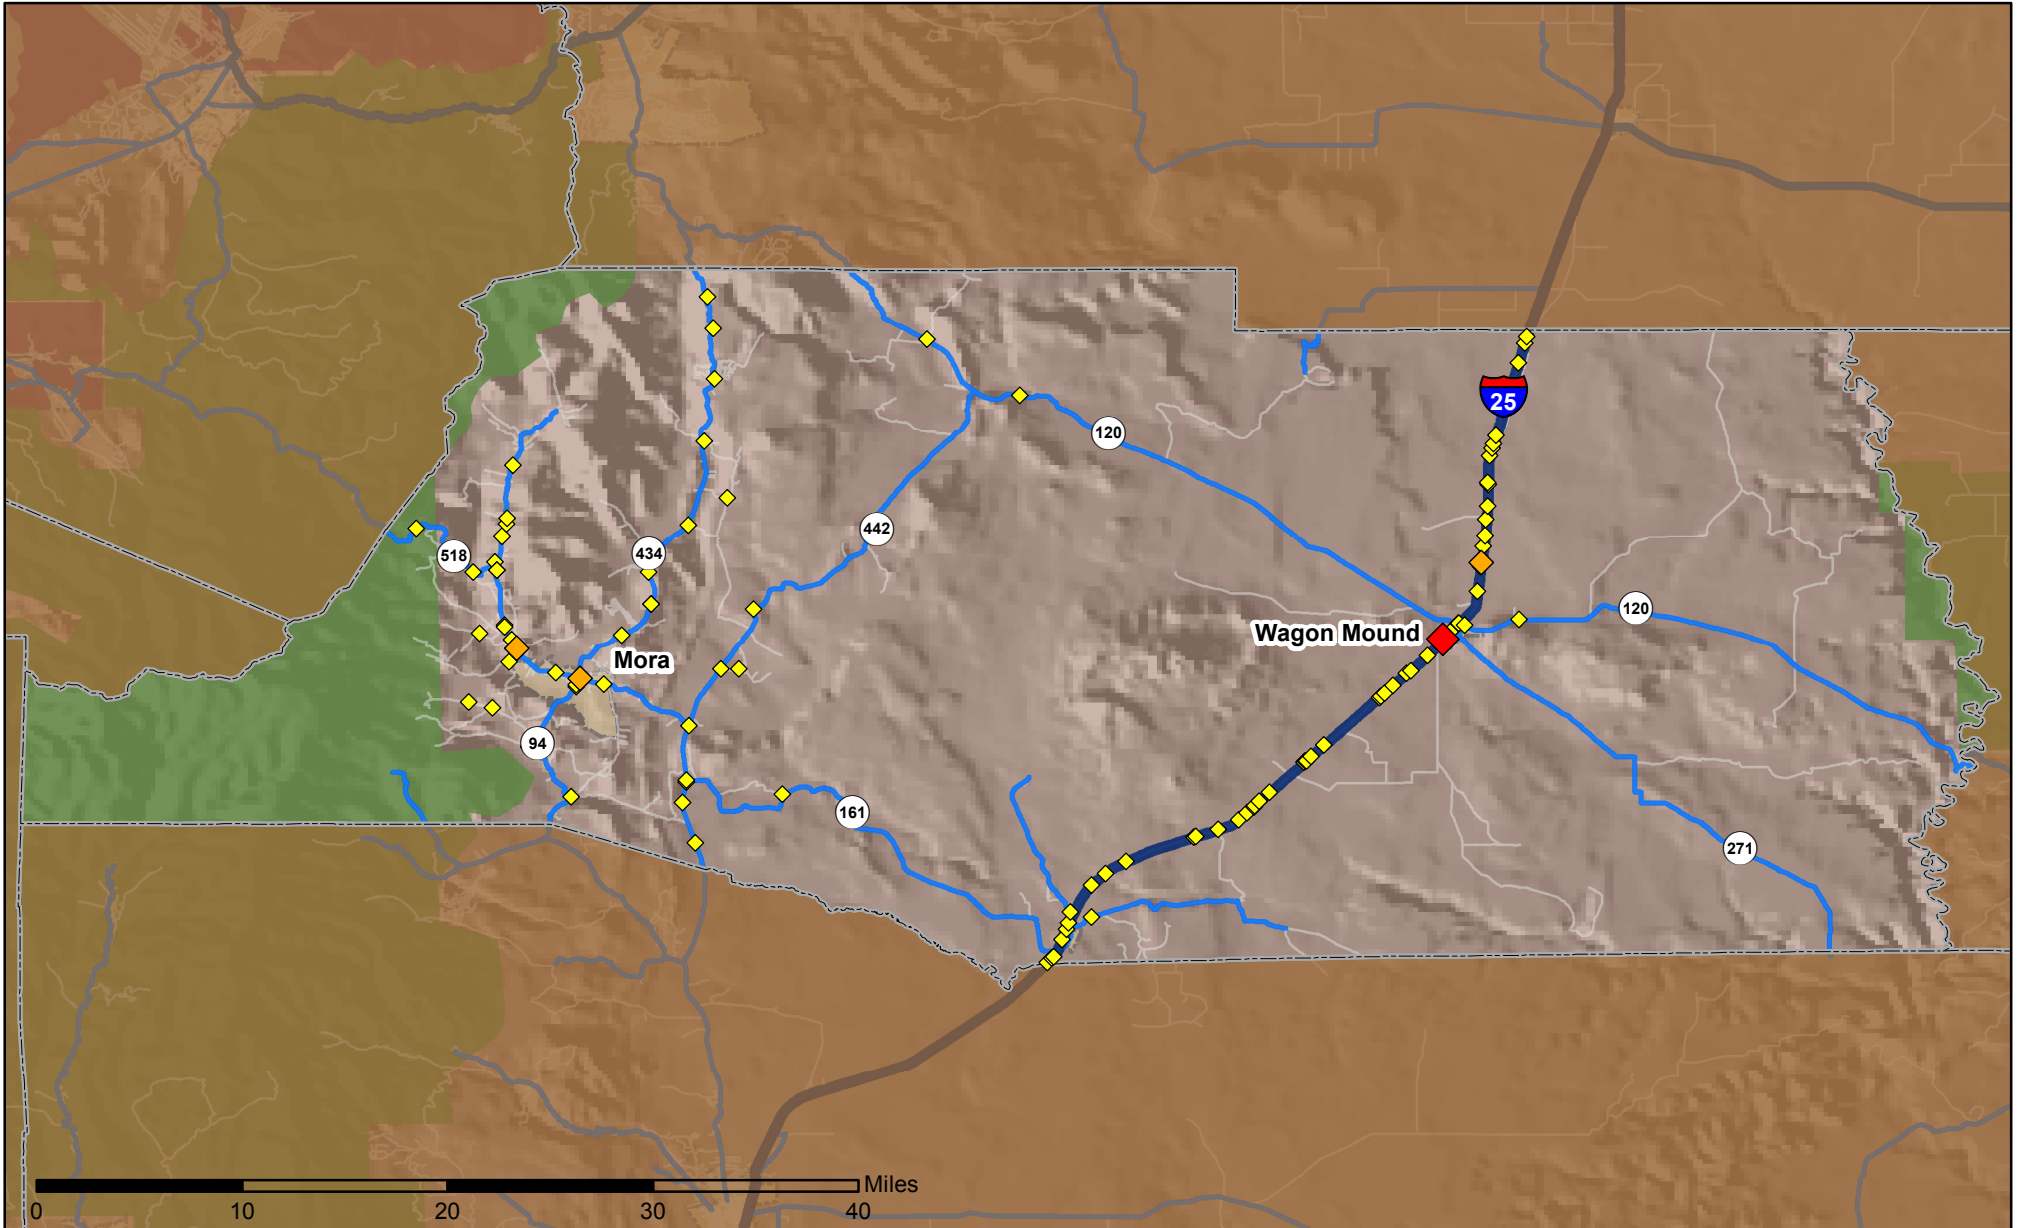

Crashes in Mora County, New Mexico, 2016

Map created by the Traffic Research Unit, Geospatial & Population Studies at UNM

Legend

Data Source: NMDOT Crash File 2016
<http://tru.unm.edu> CO#5801 tru@unm.edu

- Forest & Wildlife Areas
- Reservations & Pueblos
- County Boundaries
- City Boundaries

- Interstate Highways
- U.S. Highways
- State Highways
- Streets & Roadways

Crashes 2016

- 1 Crash
- 2 Crashes
- 3 Crashes