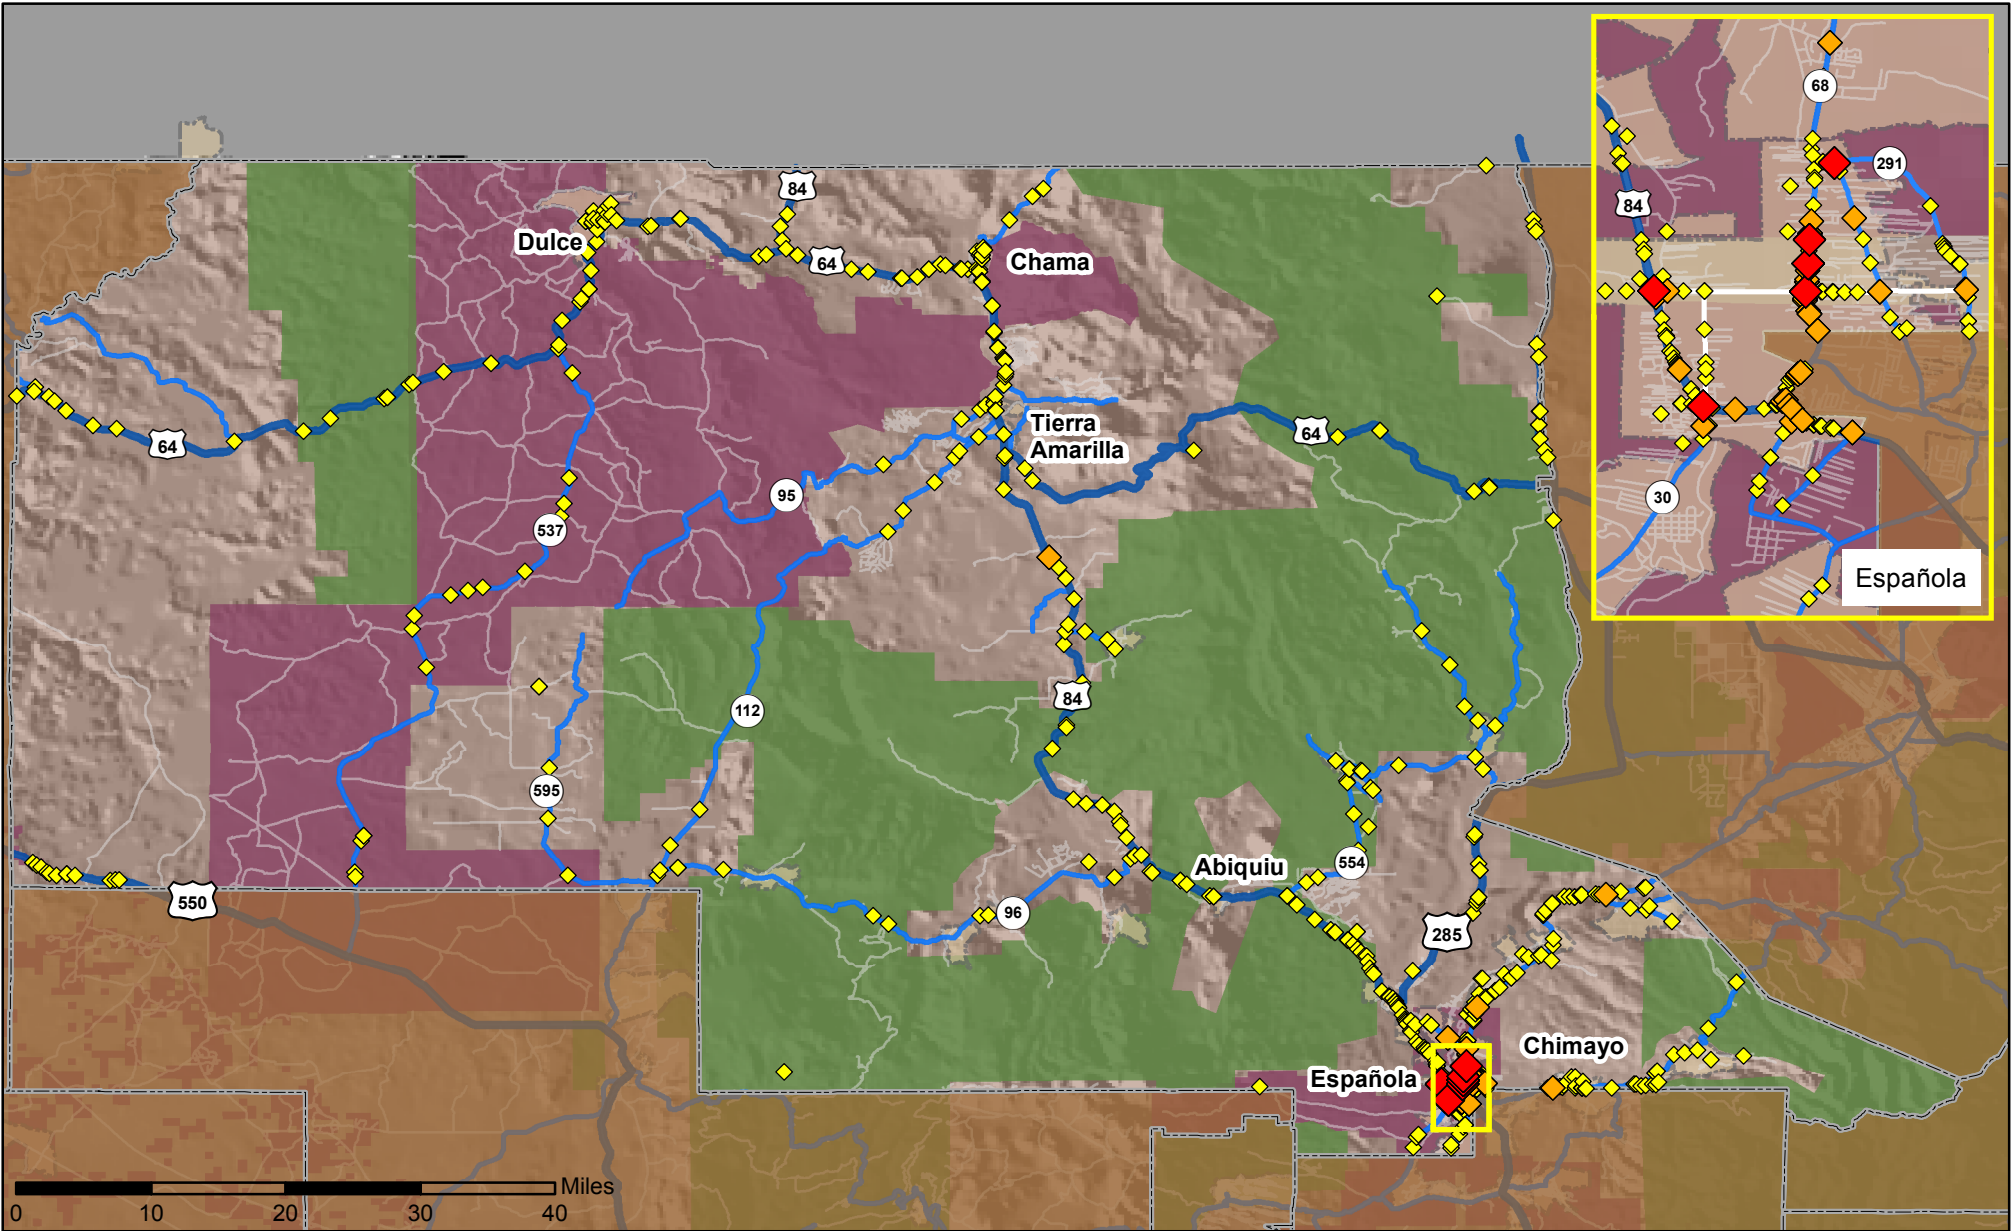

Crashes in Rio Arriba County, New Mexico, 2016

Map created by the Traffic Research Unit, Geospatial & Population Studies at UNM

Legend

Data Source: NMDOT Crash File 2016
<http://tru.unm.edu> CO#5801 tru@unm.edu

- Forest & Wildlife Areas
- Reservations & Pueblos
- County Boundaries
- City Boundaries

- Interstate Highways
- U.S. Highways
- State Highways
- Streets & Roadways

Crashes 2016

- 1 - 2 Crashes
- 3 - 10 Crashes
- 11 - 24 Crashes