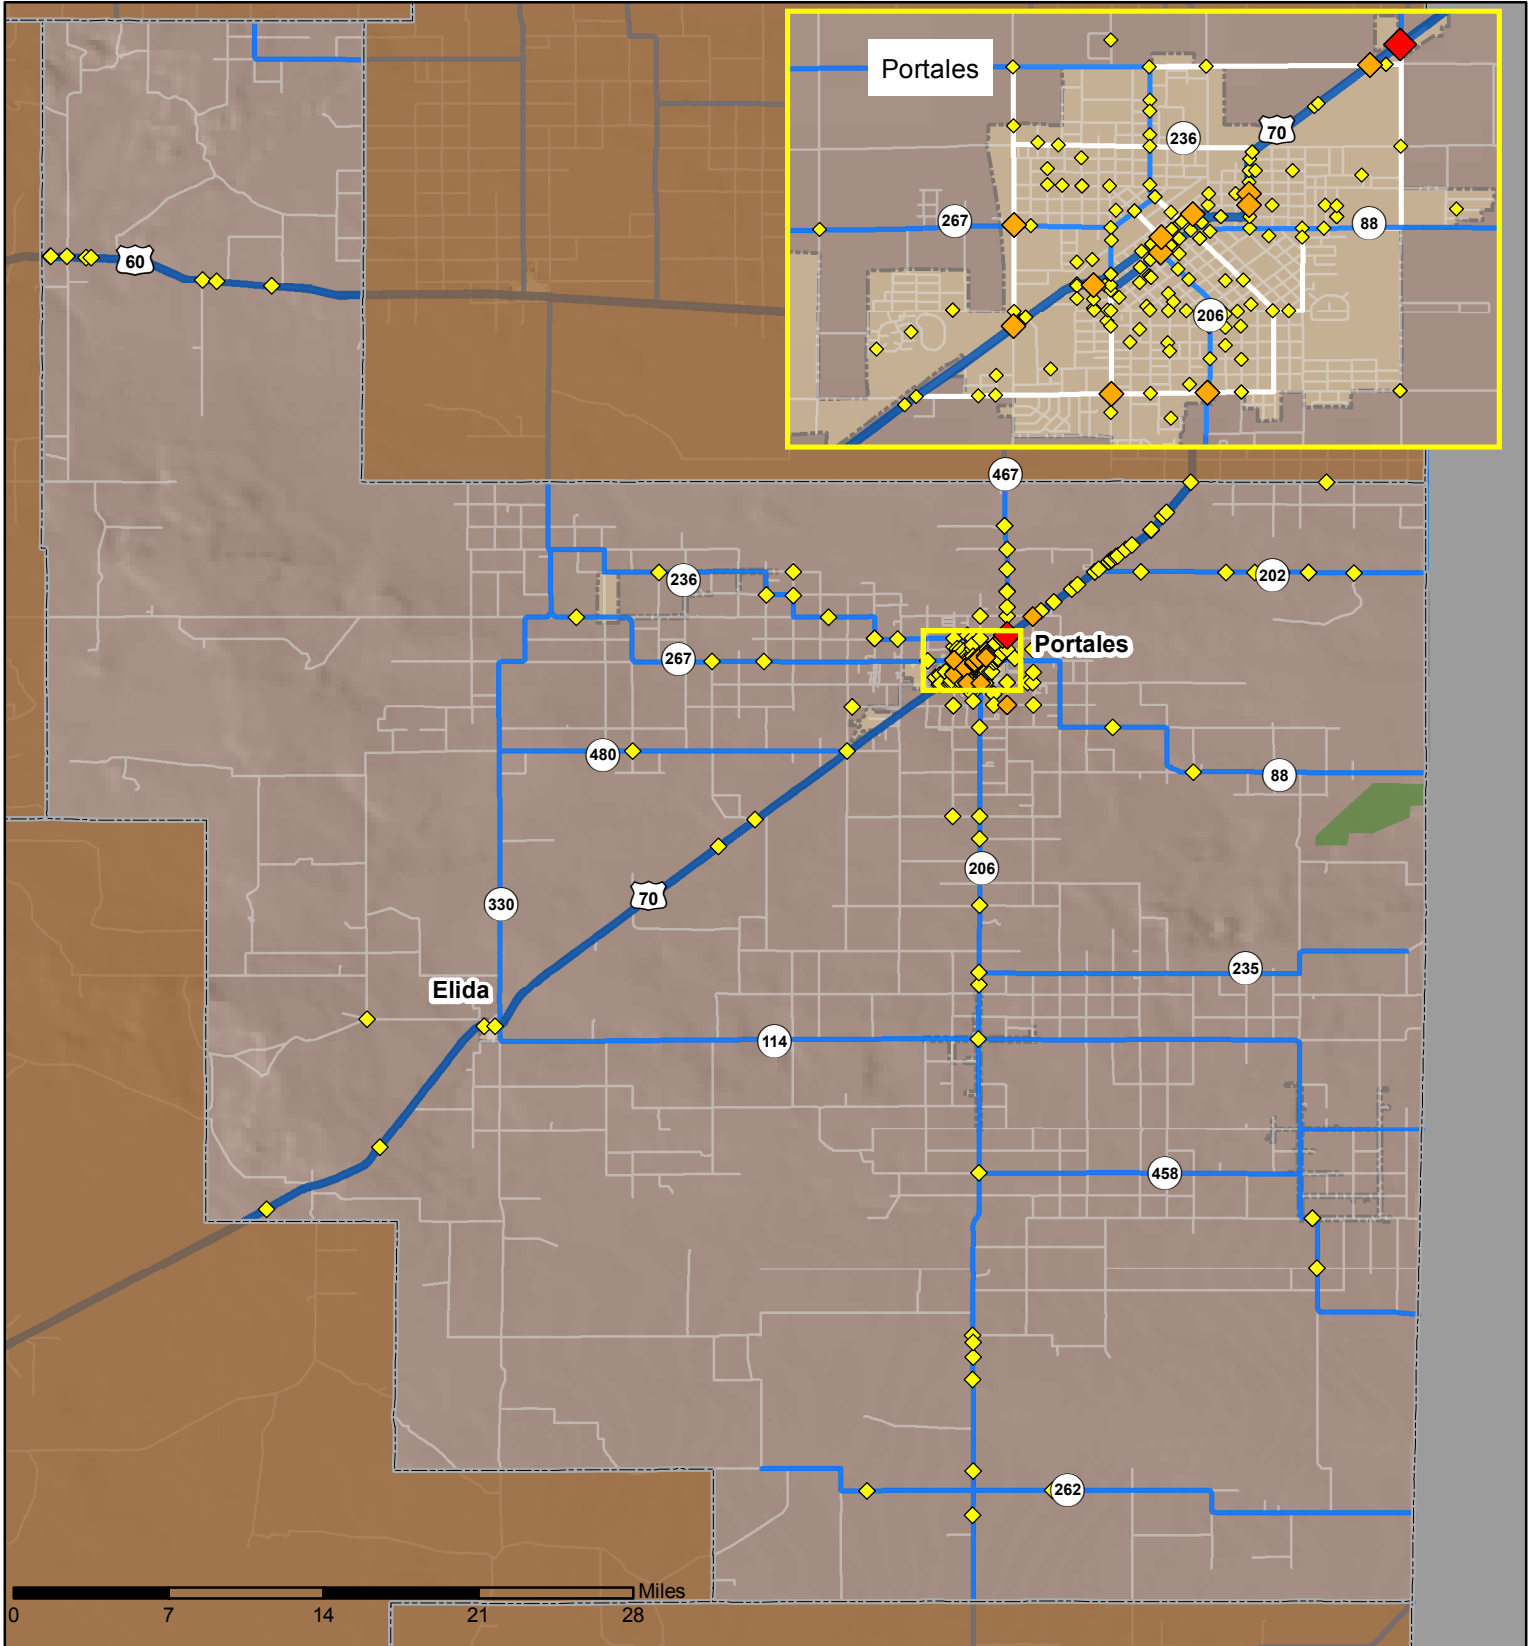

Crashes in Roosevelt County, New Mexico, 2016

Map created by the Traffic Research Unit, Geospatial & Population Studies at UNM

Legend

- Forest & Wildlife Areas
- Reservations & Pueblos
- County Boundaries
- City Boundaries
- Interstate Highways
- U.S. Highways
- State Highways
- Streets & Roadways

Crashes 2016

- 1 - 2 Crashes
- 3 - 5 Crashes
- 6 - 7 Crashes

Data Source: NMDOT Crash File 2016
<http://tru.unm.edu> CO#5801 tru@unm.edu