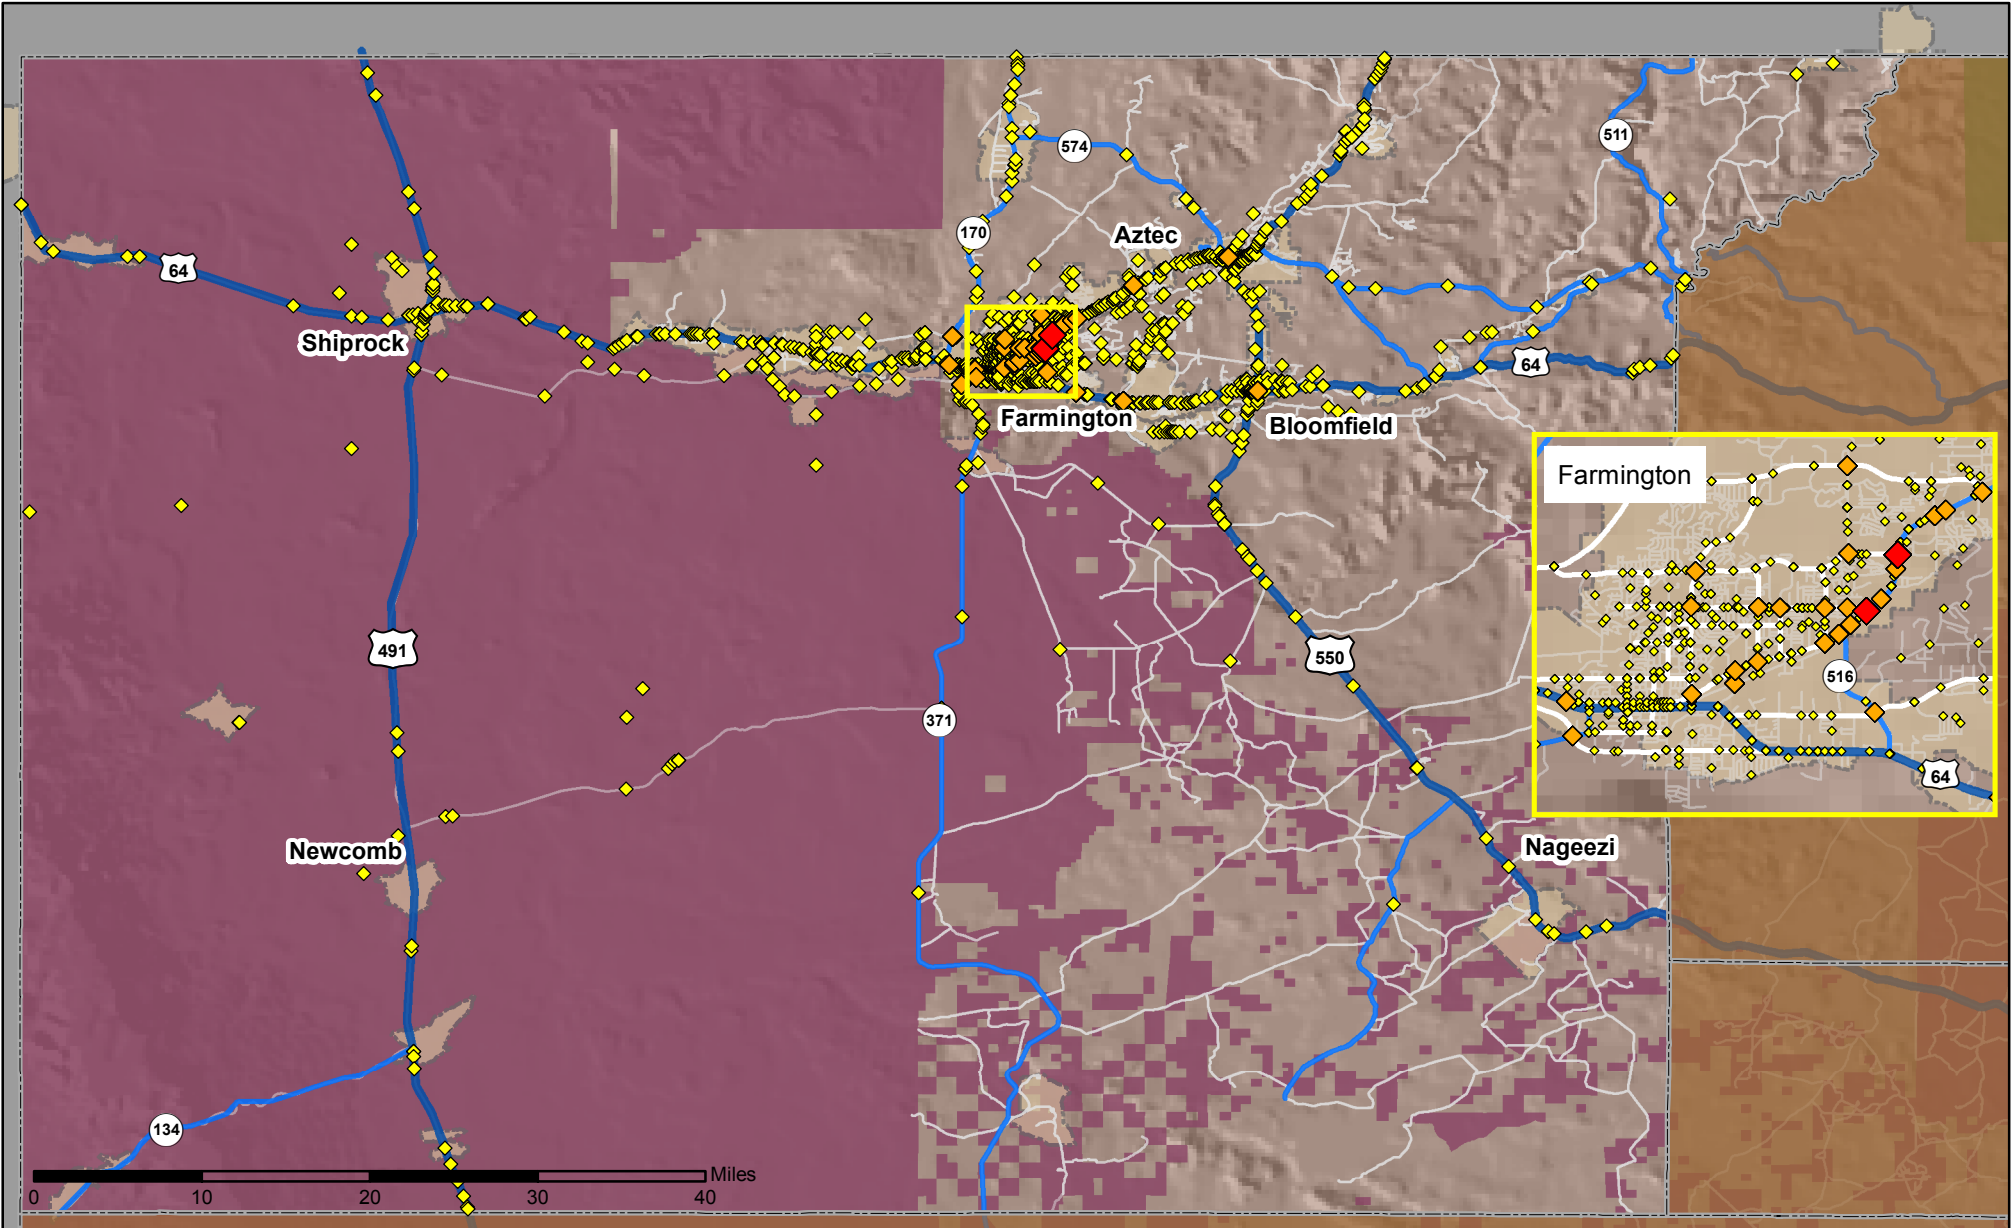

Crashes in San Juan County, New Mexico, 2016

Map created by the Traffic Research Unit, Geospatial & Population Studies at UNM

Legend

Data Source: NMDOT Crash File 2016
<http://tru.unm.edu> CO#5801 tru@unm.edu

- Forest & Wildlife Areas
- Reservations & Pueblos
- County Boundaries
- City Boundaries

- Interstate Highways
- U.S. Highways
- State Highways
- Streets & Roadways

Crashes 2016

- 1 - 8 Crashes
- 9 - 23 Crashes
- 24 - 31 Crashes