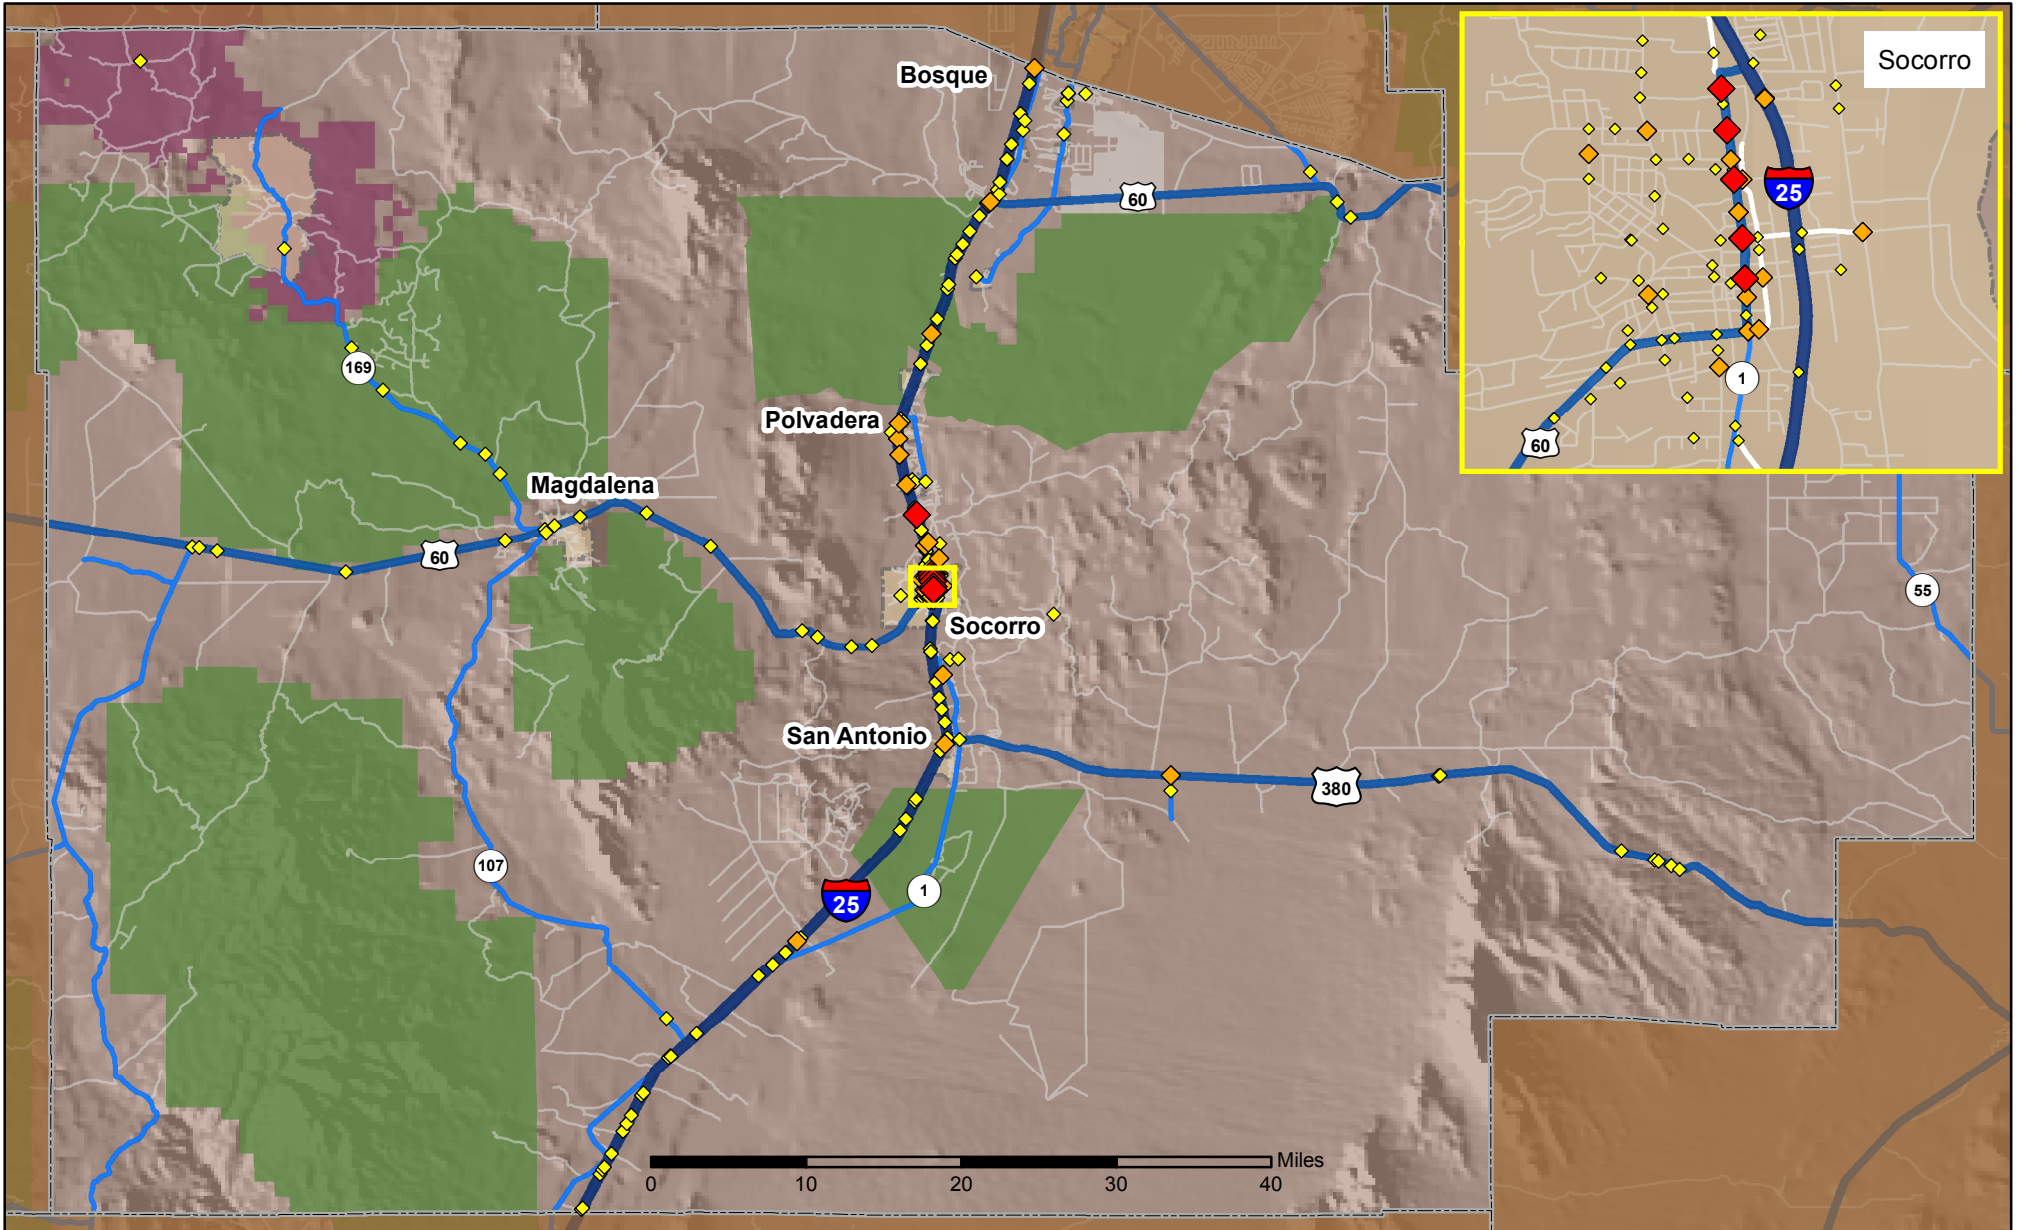

# Crashes in Socorro County, New Mexico, 2016

Map created by the Traffic Research Unit, Geospatial & Population Studies at UNM

## Legend

Data Source: NMDOT Crash File 2016  
<http://tru.unm.edu> CO#5801 tru@unm.edu

- Forest & Wildlife Areas
- Reservations & Pueblos
- County Boundaries
- City Boundaries

- Interstate Highways
- U.S. Highways
- State Highways
- Streets & Roadways

## Crashes 2016

- 1 Crash
- 2 - 3 Crashes
- 4 - 7 Crashes