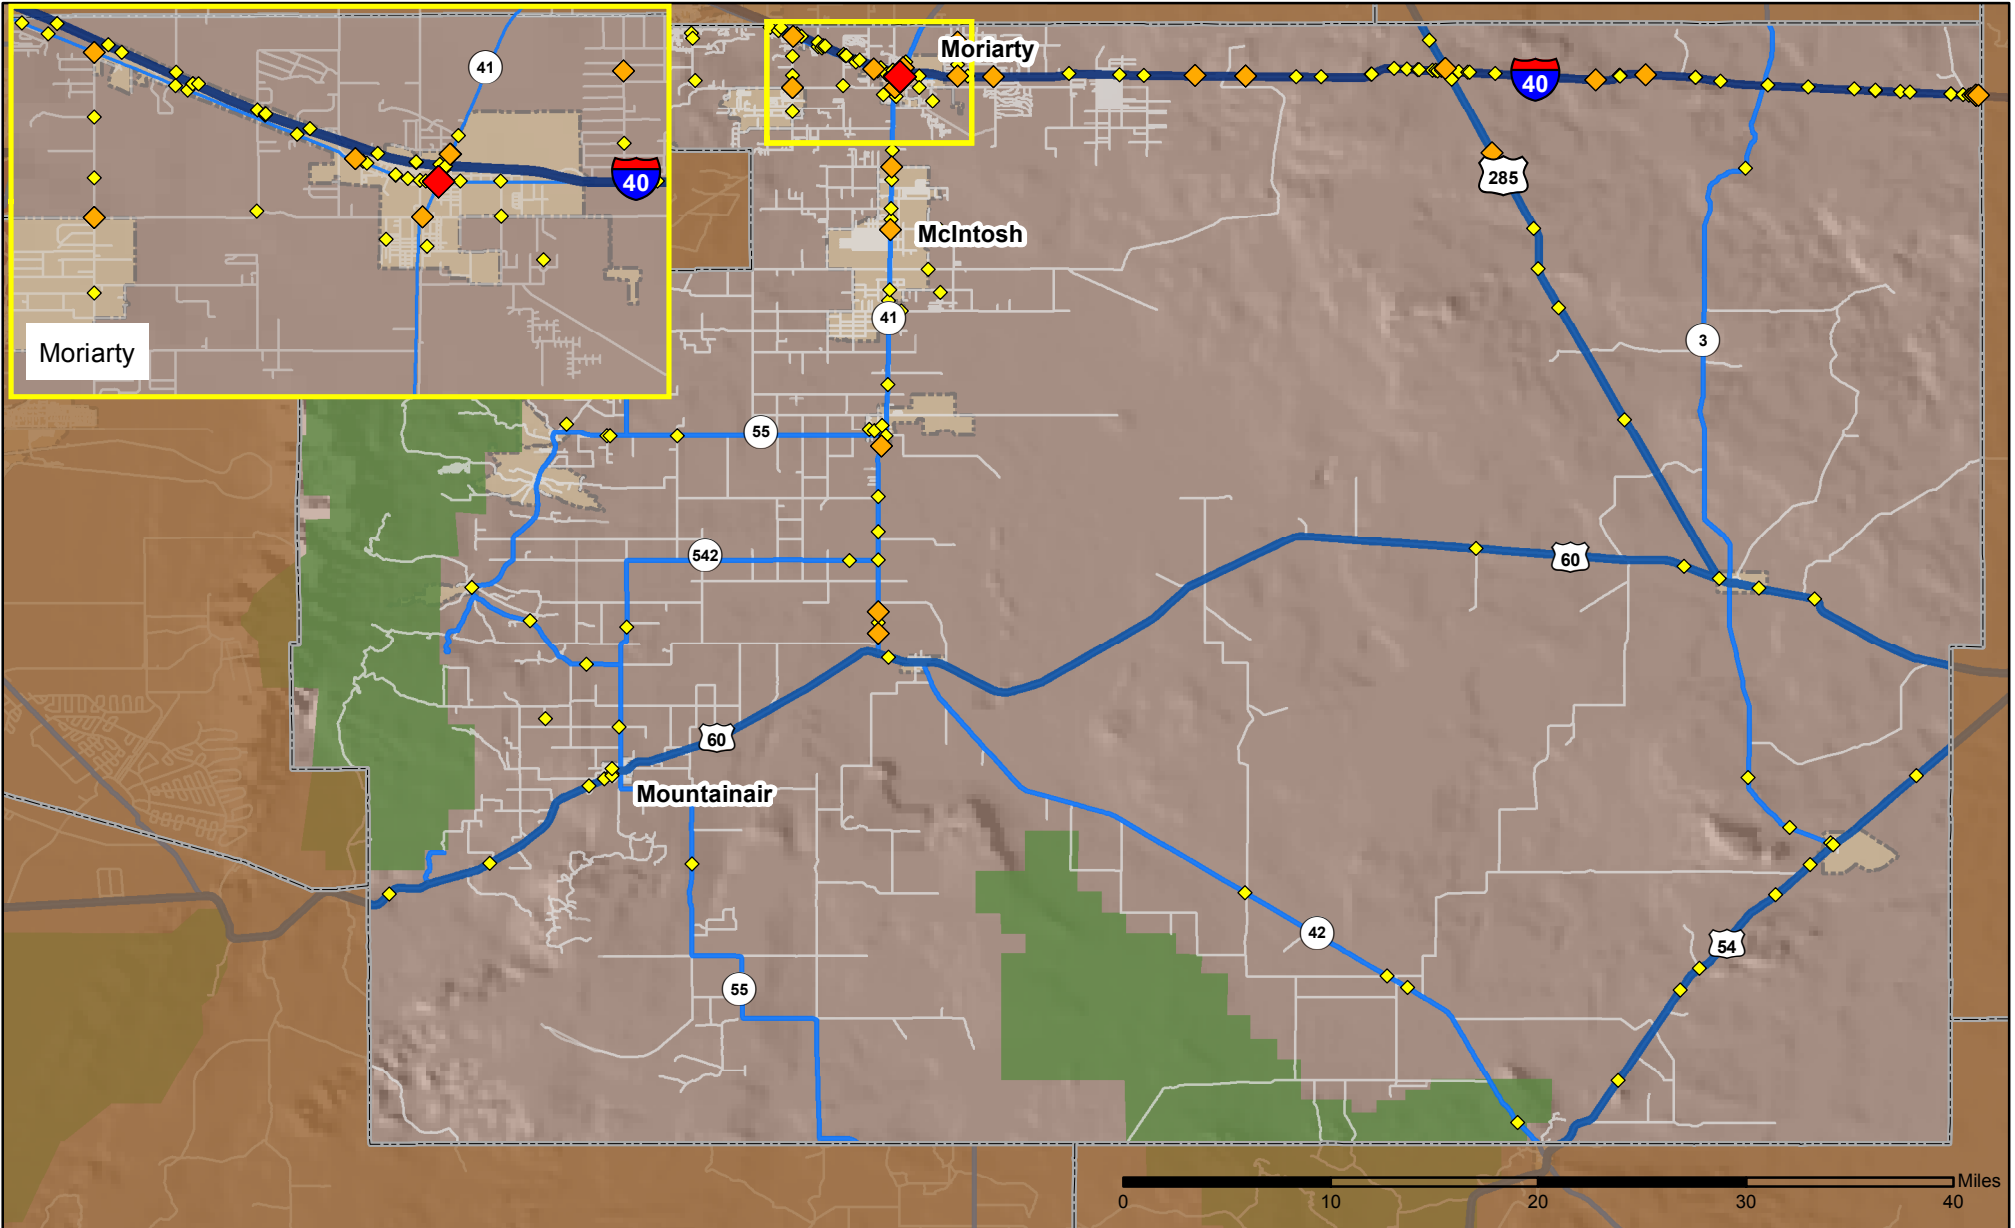

Crashes in Torrance County, New Mexico, 2016

Map created by the Traffic Research Unit, Geospatial & Population Studies at UNM

Legend

Data Source: NMDOT Crash File 2016
<http://tru.unm.edu> CO#5801 tru@unm.edu

- Forest & Wildlife Areas
- Reservations & Pueblos
- County Boundaries
- City Boundaries

- Interstate Highways
- U.S. Highways
- State Highways
- Streets & Roadways

Crashes 2016

- 1 Crash
- 2 - 4 Crashes
- 5 - 11 Crashes