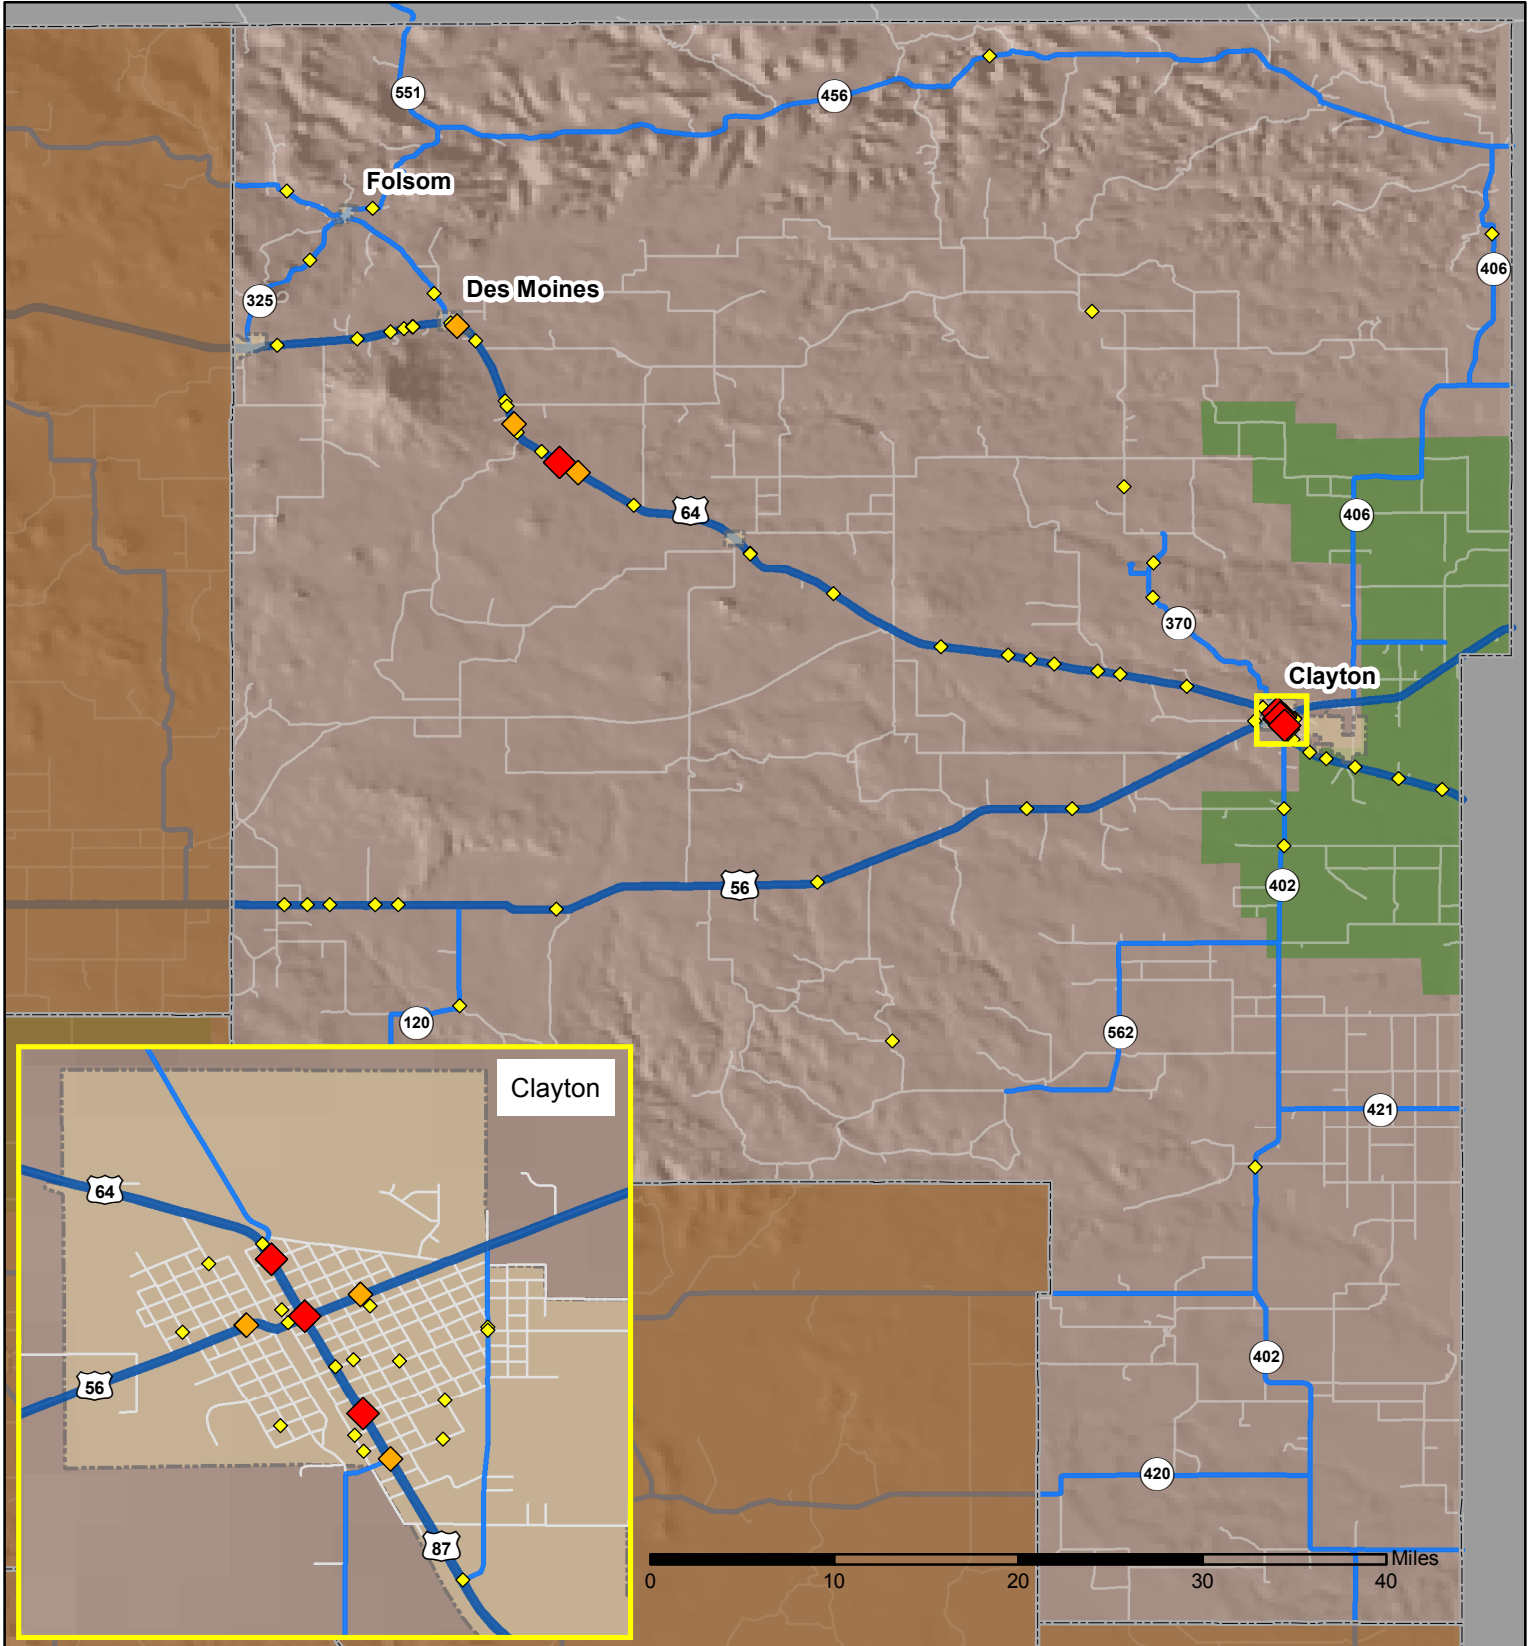

Crashes in Union County, New Mexico, 2016

Map created by the Traffic Research Unit, Geospatial & Population Studies at UNM

Legend

- Forest & Wildlife Areas
- Reservations & Pueblos
- County Boundaries
- City Boundaries

- Interstate Highways
- U.S. Highways
- State Highways
- Streets & Roadways

Crashes 2016

- 1 Crash
- 2 Crashes
- 3 - 4 Crashes

Data Source: NMDOT Crash File 2016
<http://tru.unm.edu> CO#5801 tru@unm.edu