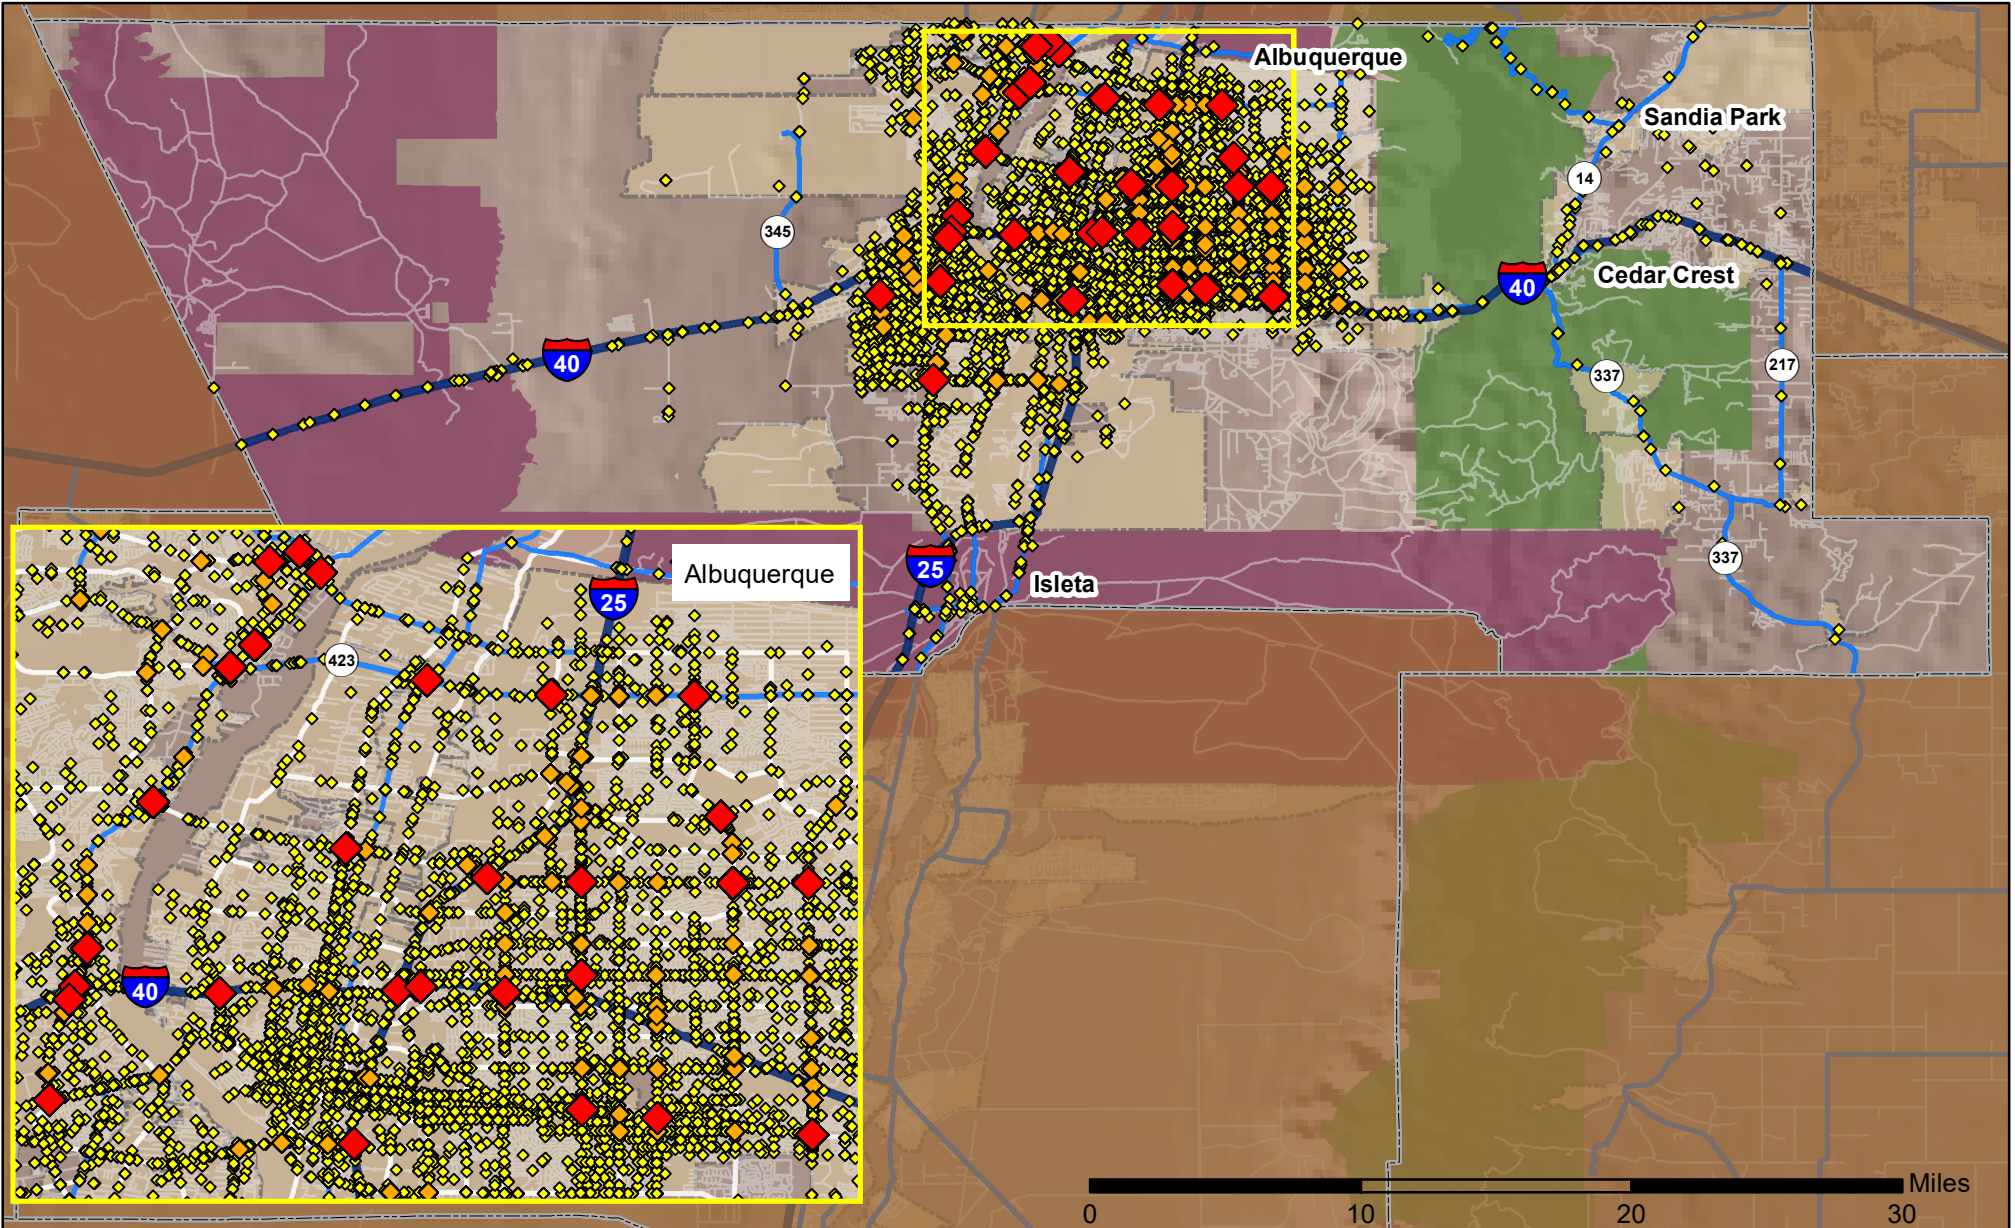

Crashes in Bernalillo County, New Mexico, 2017

Map created by the Traffic Research Unit, Geospatial & Population Studies at UNM

Legend

Data Source: NMDOT Crash File 2017
<http://tru.unm.edu> CO#6093 tru@unm.edu

- Forest & Wildlife Areas
- Reservations & Pueblos
- County Boundaries
- City Boundaries

- Interstate Highways
- U.S. Highways
- State Highways
- Streets & Roadways

Crashes 2017

- 1 - 20 Crashes
- 21 - 50 Crashes
- 51 - 158 Crashes