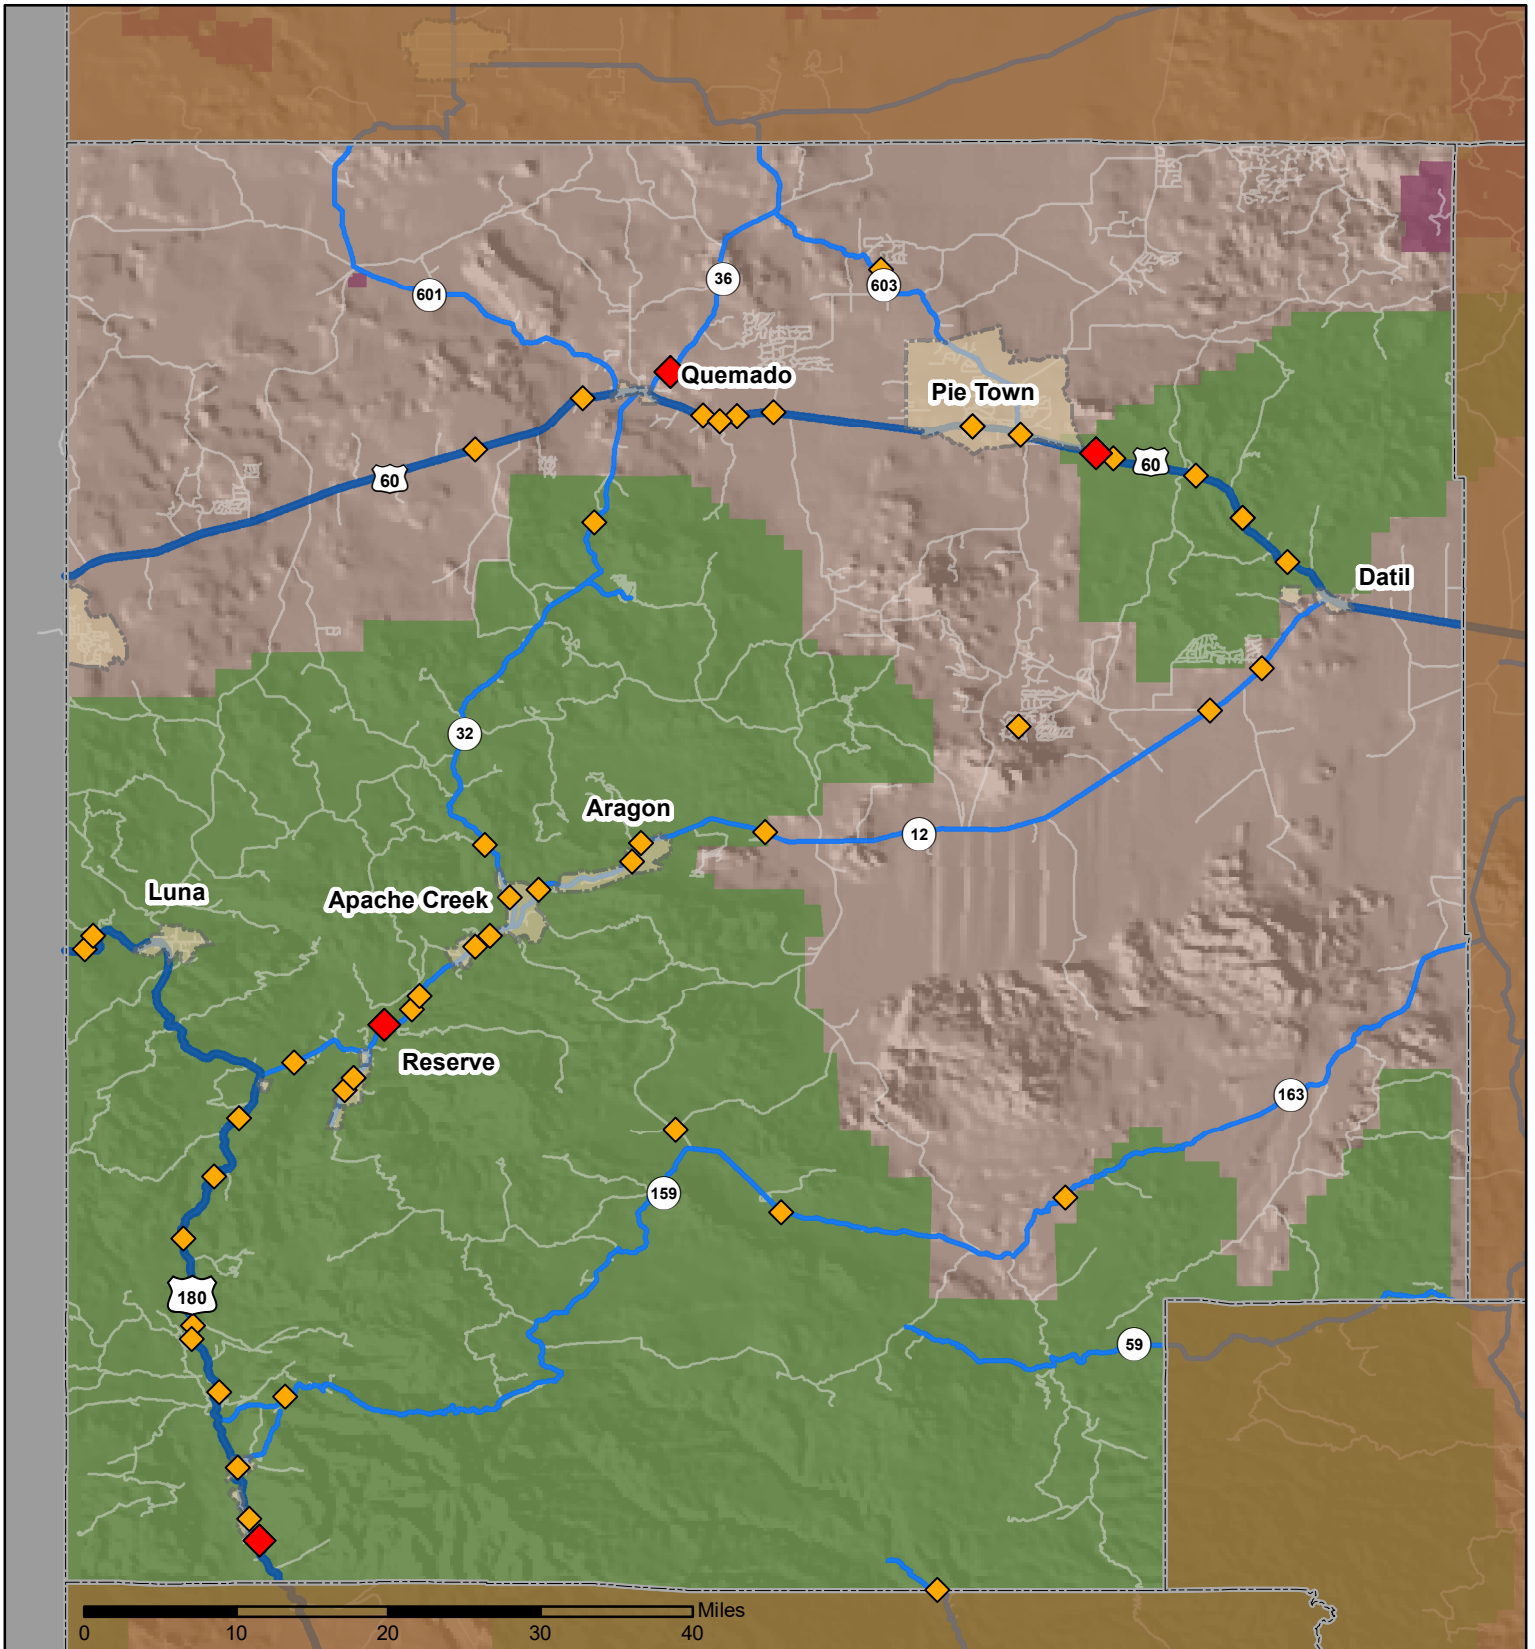

Crashes in Catron County, New Mexico, 2017

Map created by the Traffic Research Unit, Geospatial & Population Studies at UNM

Legend

- Forest & Wildlife Areas
- Reservations & Pueblos
- County Boundaries
- City Boundaries
- Interstate Highways
- U.S. Highways
- State Highways
- Streets & Roadways

Crashes 2017

- 1 Crash
- 2 Crashes

Data Source: NMDOT Crash File 2017
<http://tru.unm.edu> CO#6093 tru@unm.edu