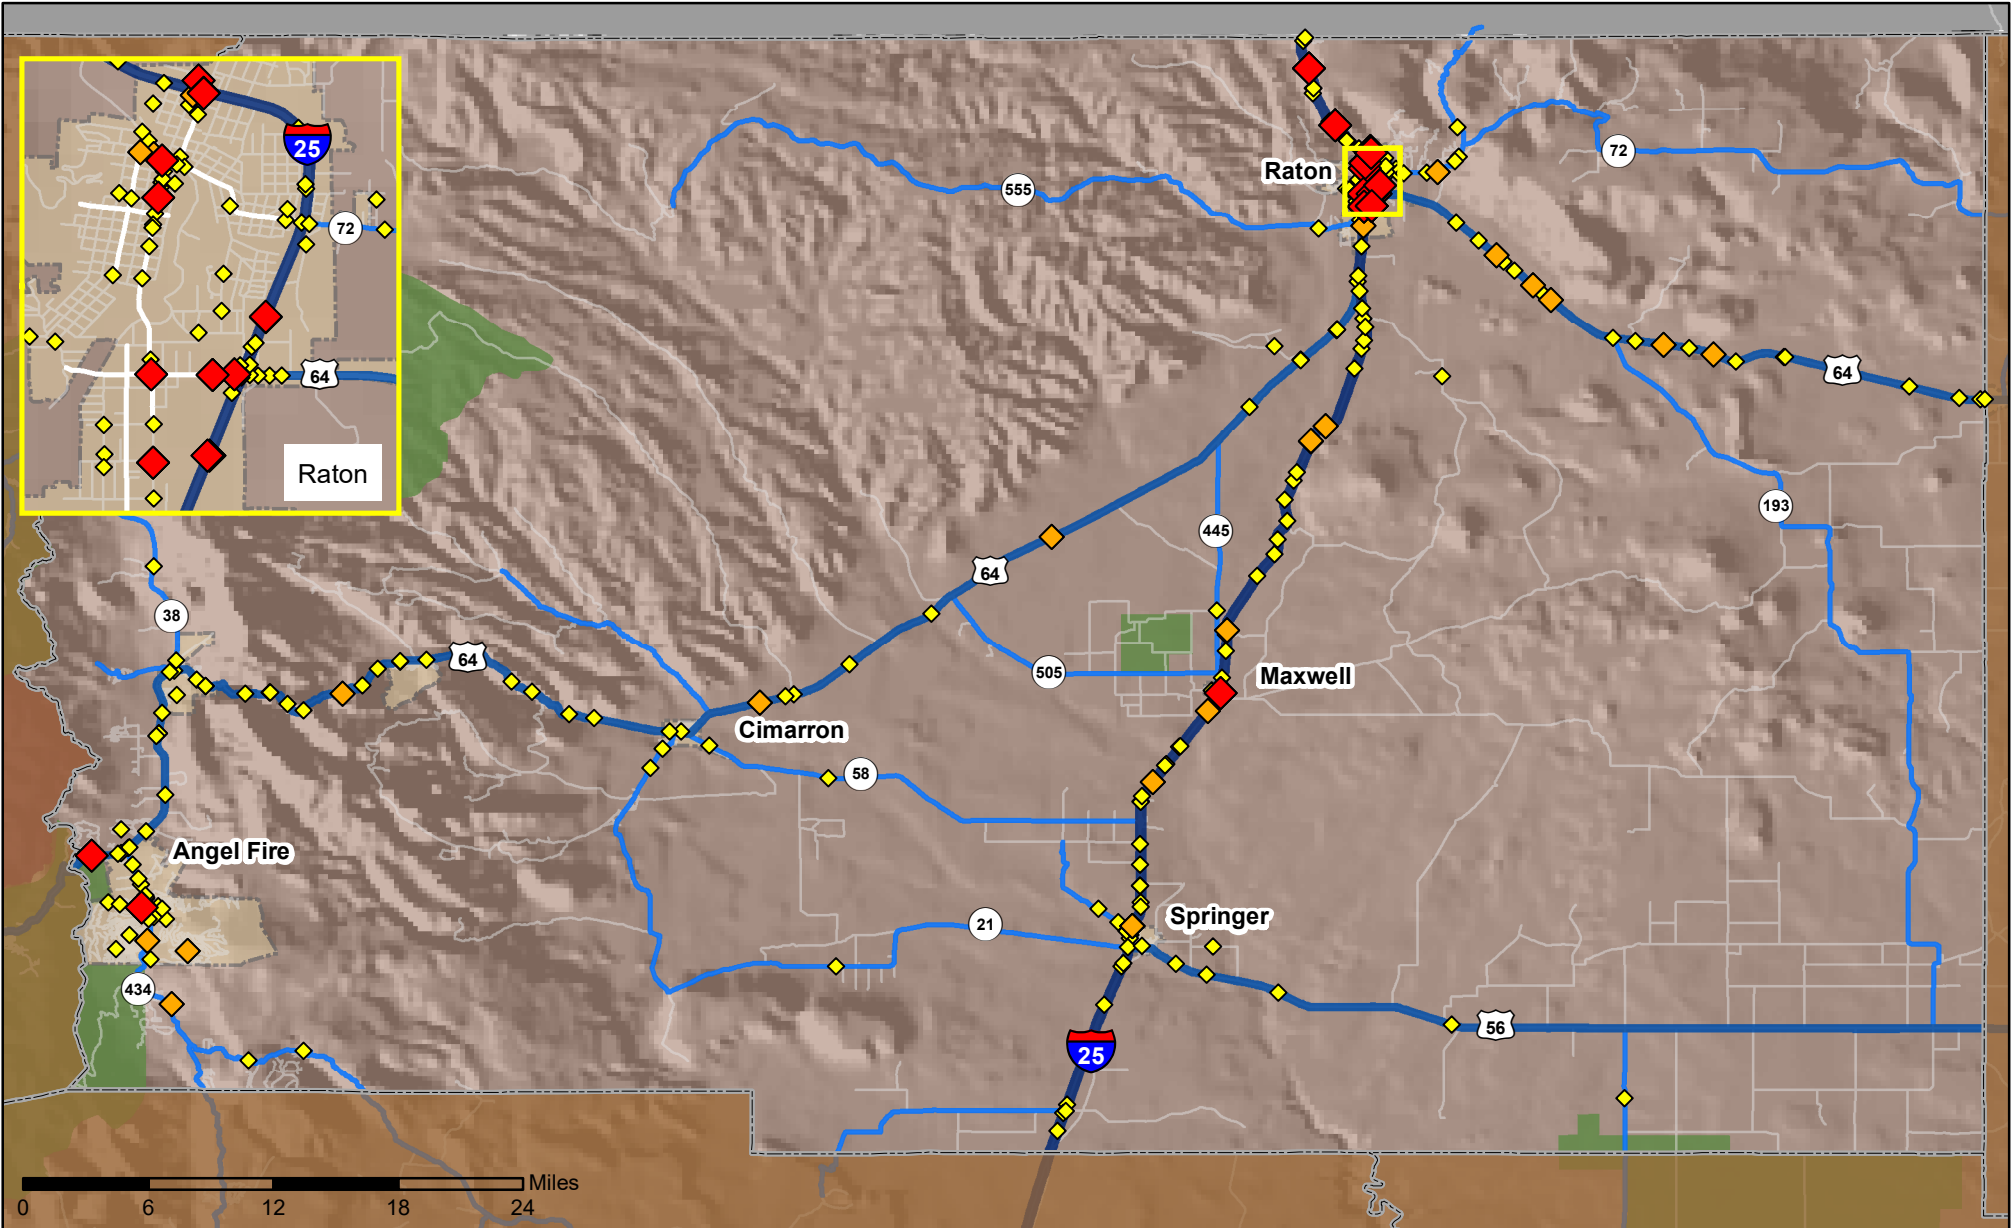

Crashes in Colfax County, New Mexico, 2017

Map created by the Traffic Research Unit, Geospatial & Population Studies at UNM

Legend

Data Source: NMDOT Crash File 2017
<http://tru.unm.edu> CO#6093 tru@unm.edu

- Forest & Wildlife Areas
- Reservations & Pueblos
- County Boundaries
- City Boundaries

- Interstate Highways
- U.S. Highways
- State Highways
- Streets & Roadways

Crashes 2017

- 1 Crash
- 2 Crashes
- 3 - 6 Crashes