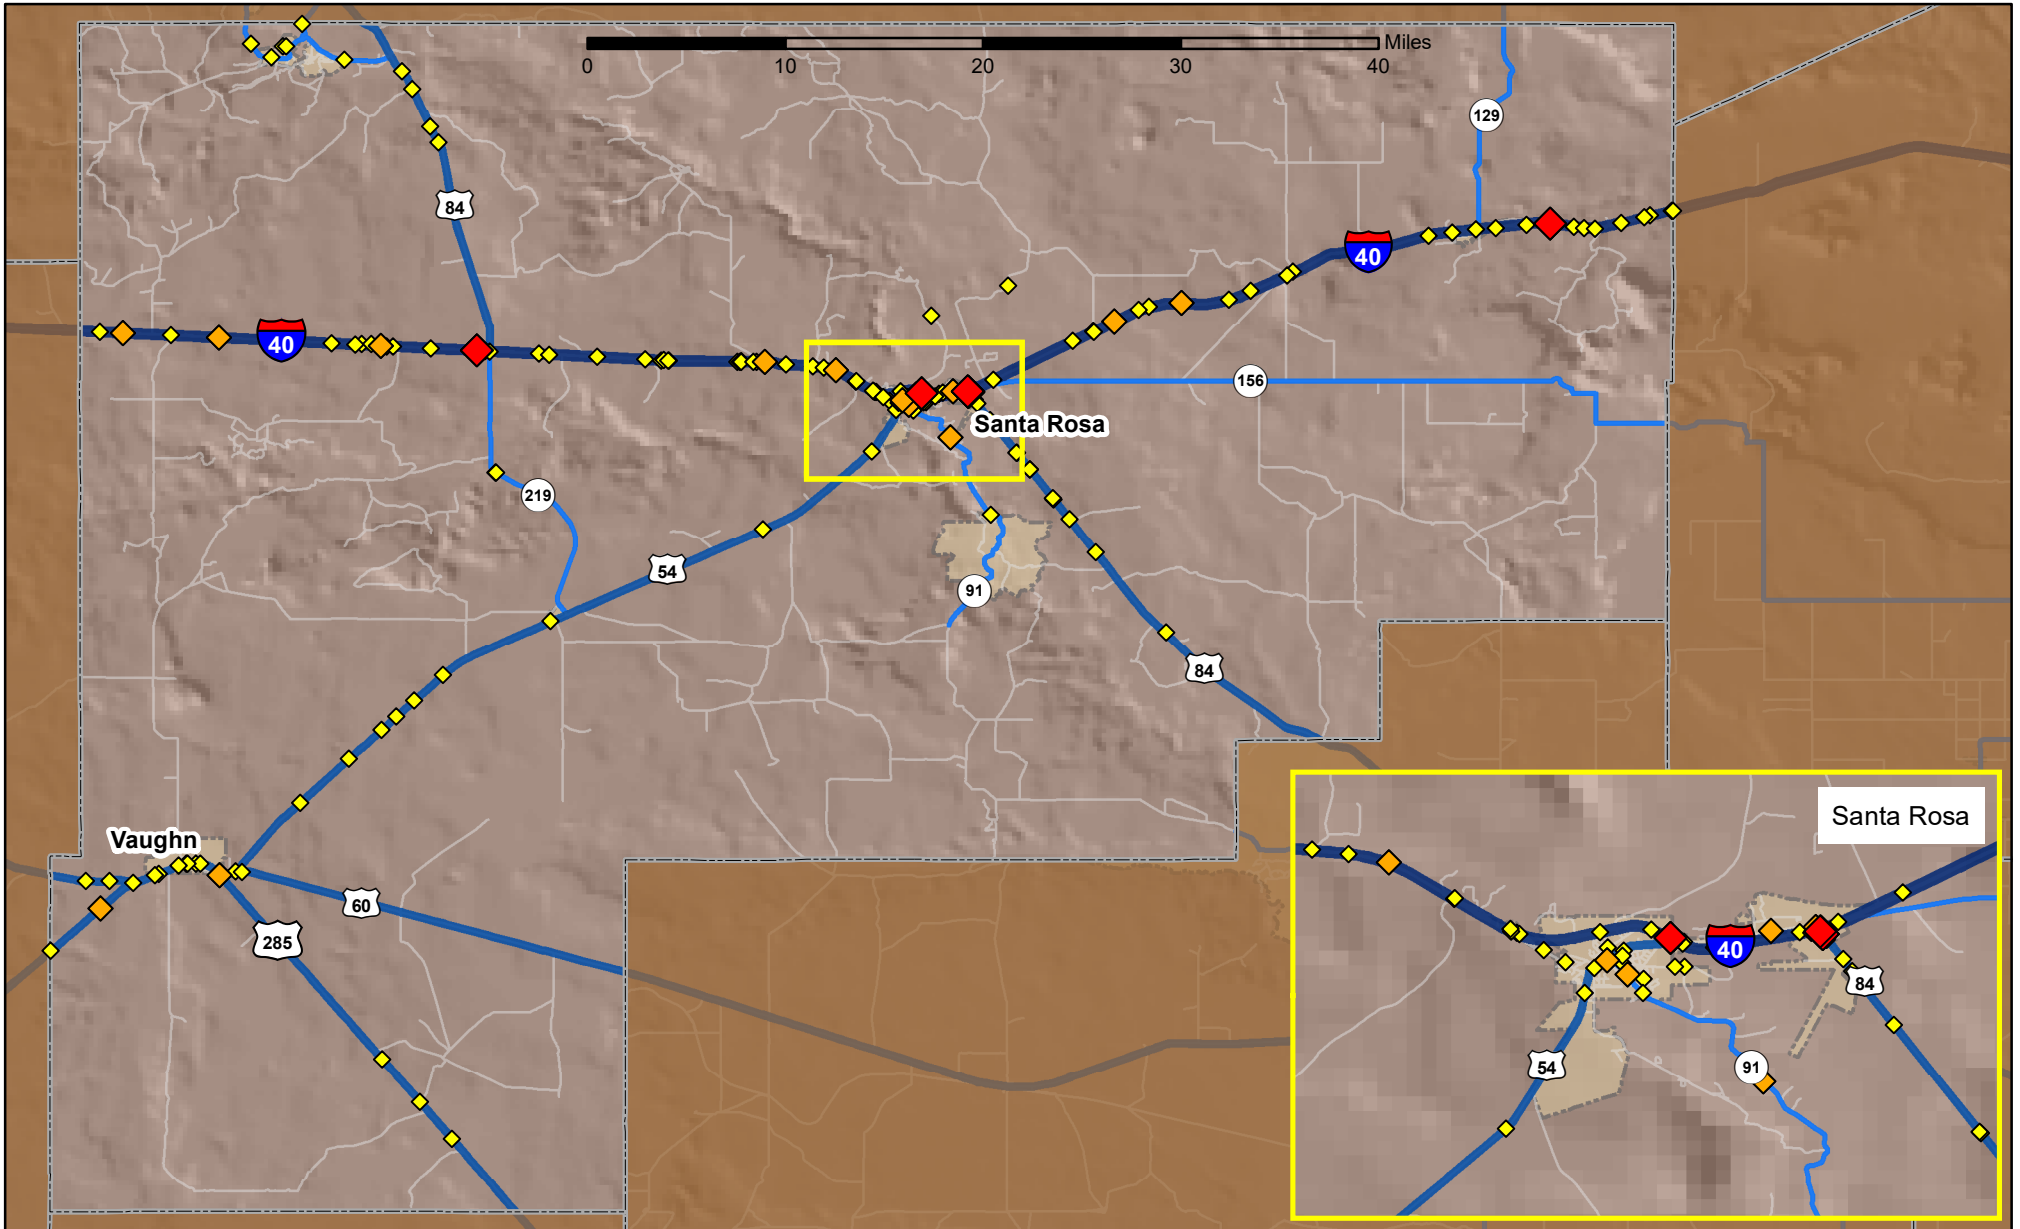

# Crashes in Guadalupe County, New Mexico, 2017

Map created by the Traffic Research Unit, Geospatial & Population Studies at UNM

## Legend

Data Source: NMDOT Crash File 2017  
<http://tru.unm.edu> CO#6093 tru@unm.edu

- Forest & Wildlife Areas
- Reservations & Pueblos
- County Boundaries
- City Boundaries

- Interstate Highways
- U.S. Highways
- State Highways
- Streets & Roadways

## Crashes 2017

- 1 Crash
- 2 Crashes
- 3 - 4 Crashes