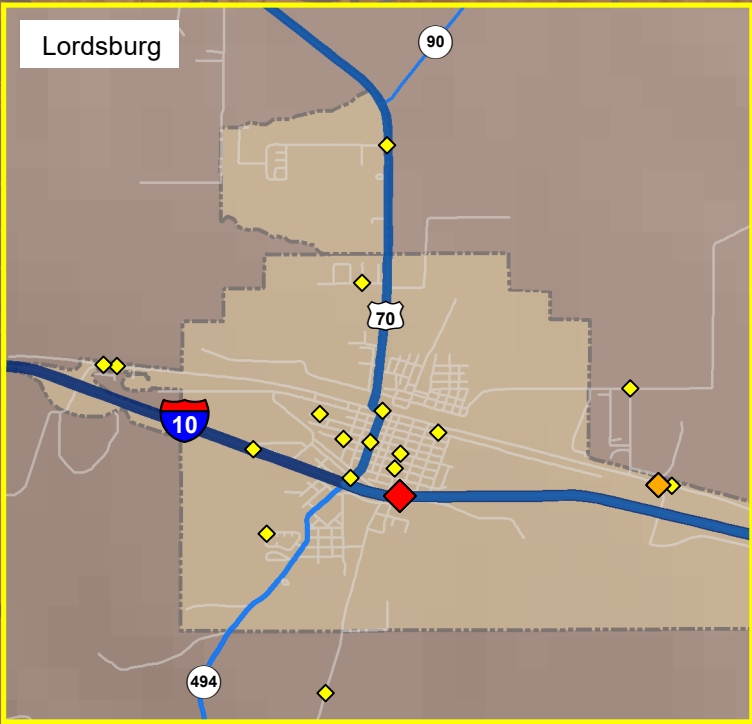

Crashes in Hidalgo County, New Mexico, 2017

Map created by the Traffic Research Unit, Geospatial & Population Studies at UNM

Legend

- Forest & Wildlife Areas
- Reservations & Pueblos
- County Boundaries
- City Boundaries
- Interstate Highways
- U.S. Highways
- State Highways
- Streets & Roadways

Crashes 2017

- 1 Crash
- 2 Crashes
- 3 - 4 Crashes

Data Source: NMDOT Crash File 2017
<http://tru.unm.edu> CO#6093 tru@unm.edu