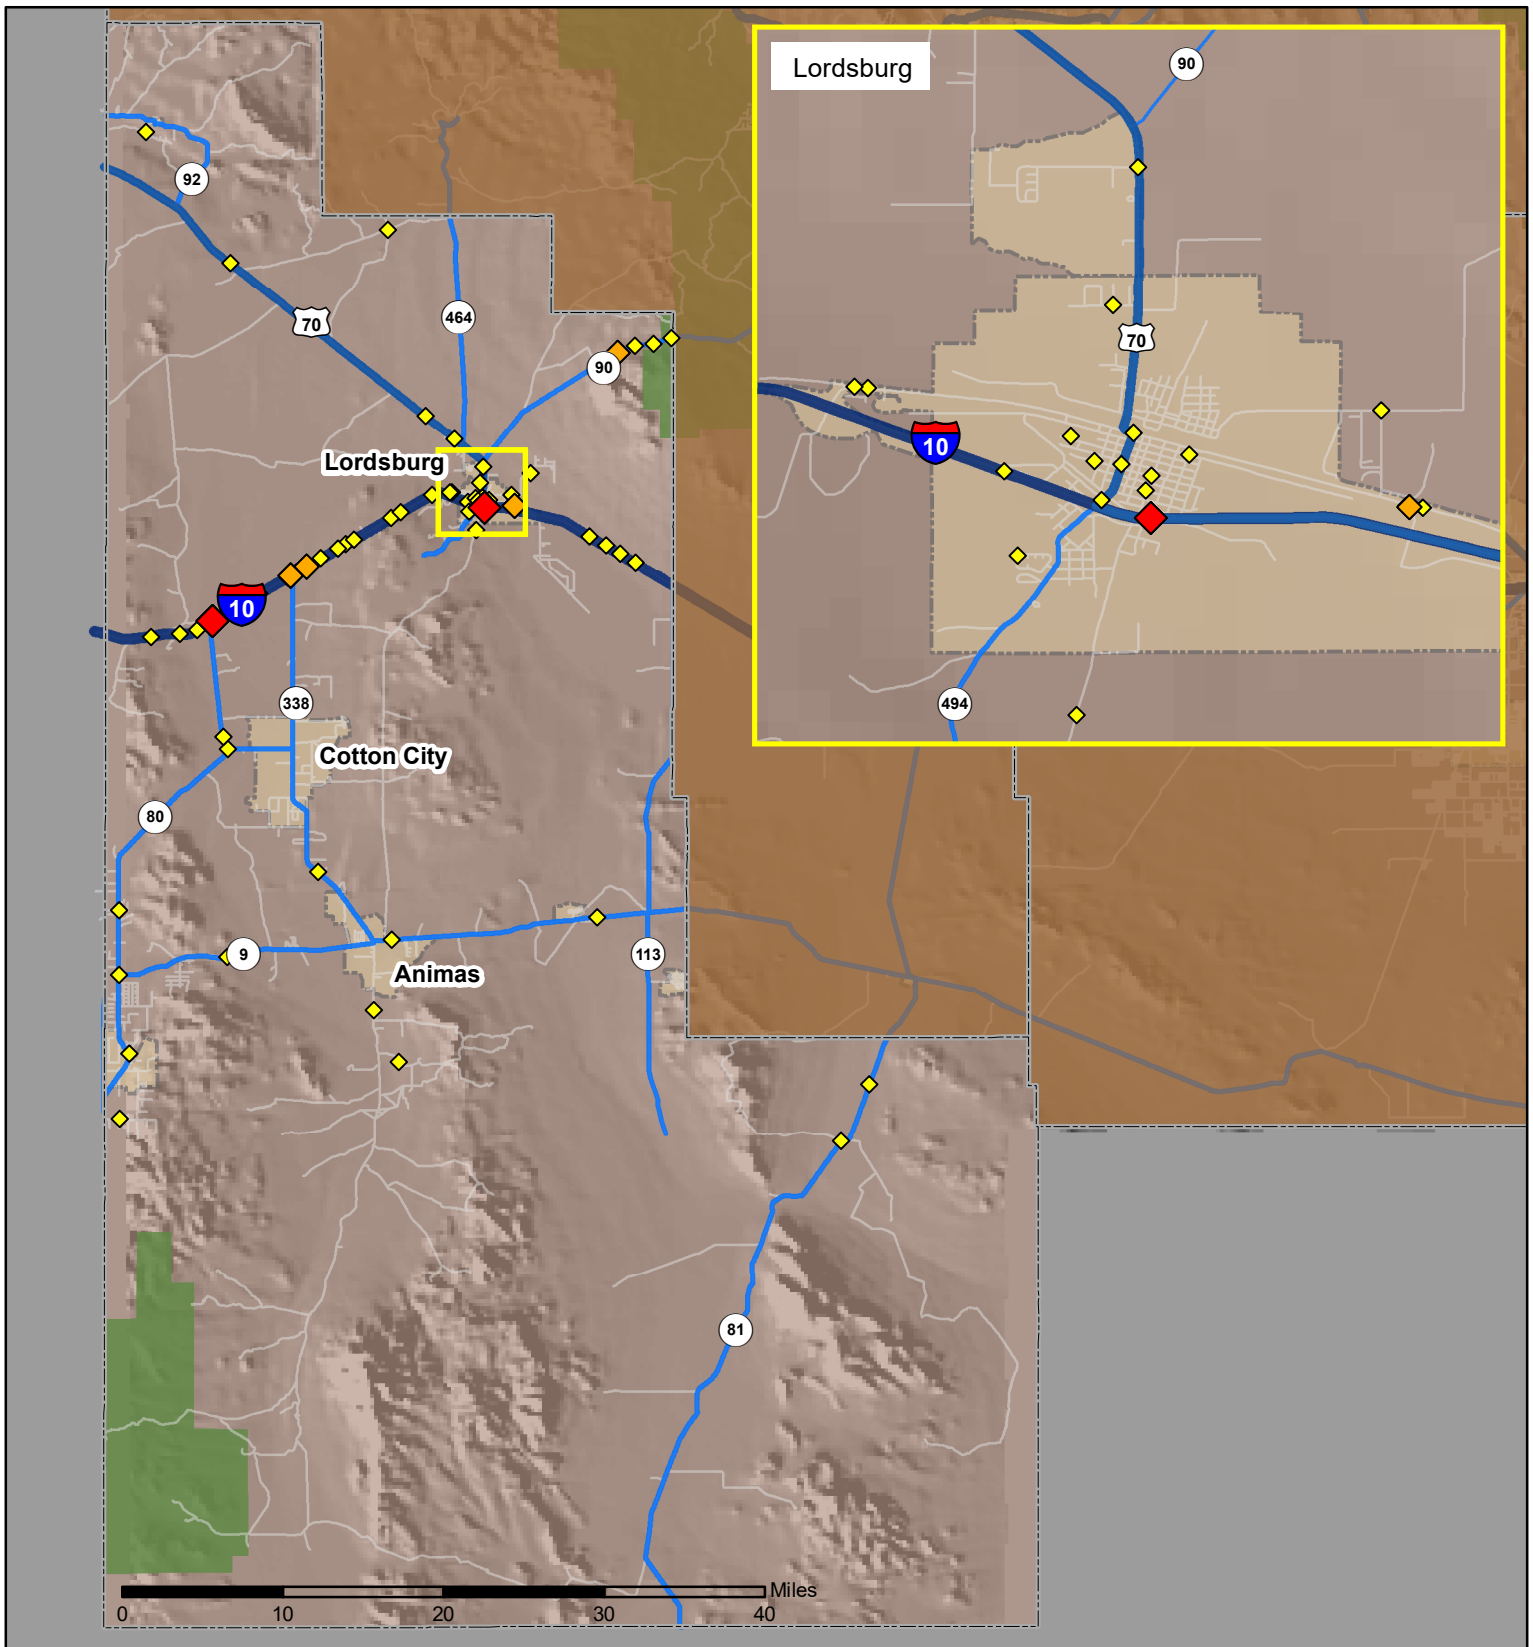

Crashes in Hidalgo County, New Mexico, 2017

Map created by the Traffic Research Unit, Geospatial & Population Studies at UNM

Legend

- Forest & Wildlife Areas
- Reservations & Pueblos
- County Boundaries
- City Boundaries
- Interstate Highways
- U.S. Highways
- State Highways
- Streets & Roadways

Crashes 2017

- 1 Crash
- 2 Crashes
- 3 - 4 Crashes

Data Source: NMDOT Crash File 2017
<http://tru.unm.edu> CO#6093 tru@unm.edu