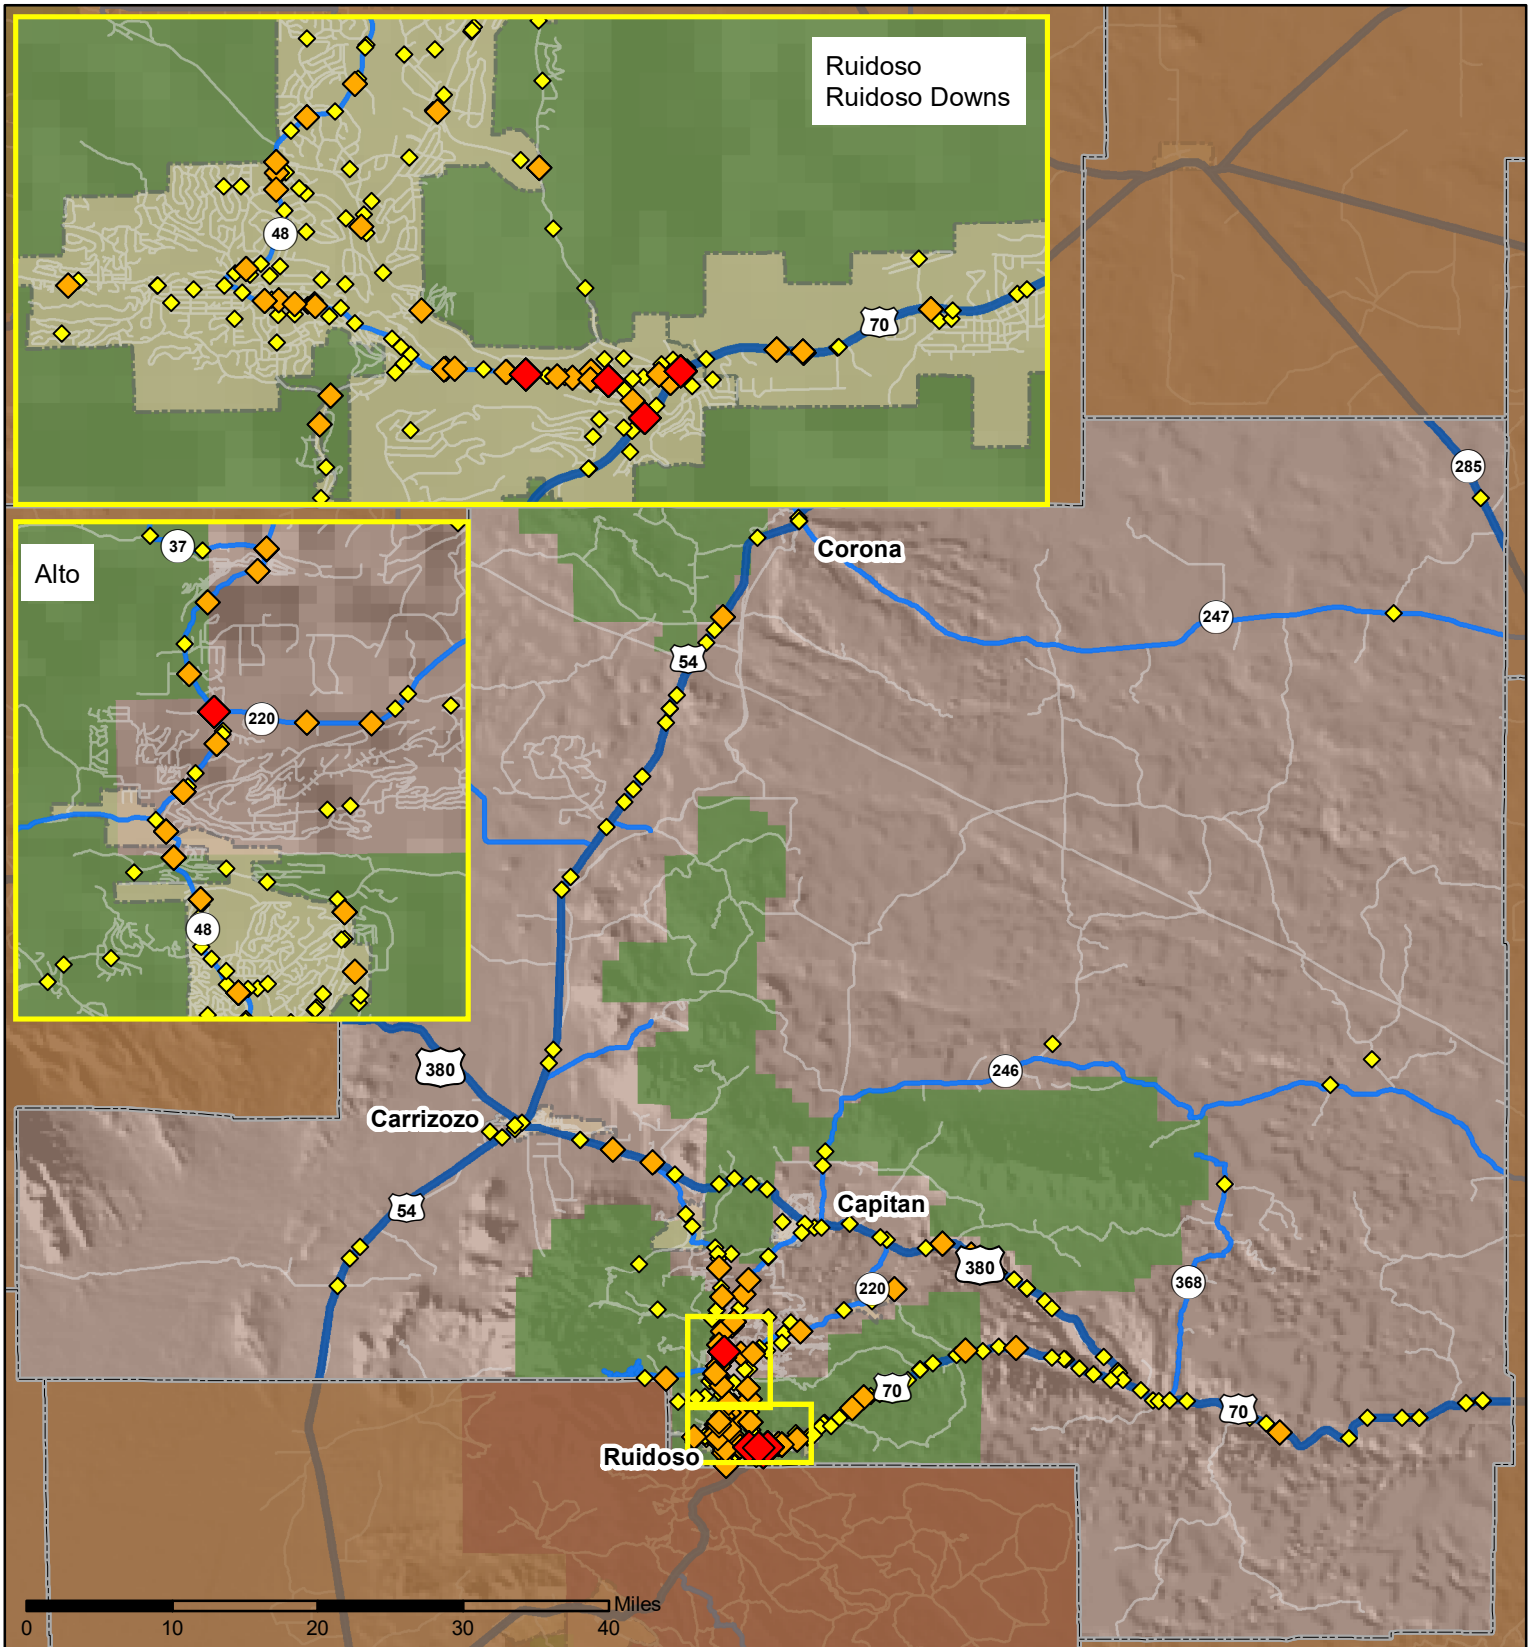

Crashes in Lincoln County, New Mexico, 2017

Map created by the Traffic Research Unit, Geospatial & Population Studies at UNM

Legend

- | | |
|-------------------------|---------------------|
| Forest & Wildlife Areas | Interstate Highways |
| Reservations & Pueblos | U.S. Highways |
| County Boundaries | State Highways |
| City Boundaries | Streets & Roadways |

Crashes 2017

- 1 Crash
- 2 - 5 Crashes
- 6 - 12 Crashes

Data Source: NMDOT Crash File 2017
<http://tru.unm.edu> CO#6093 tru@unm.edu