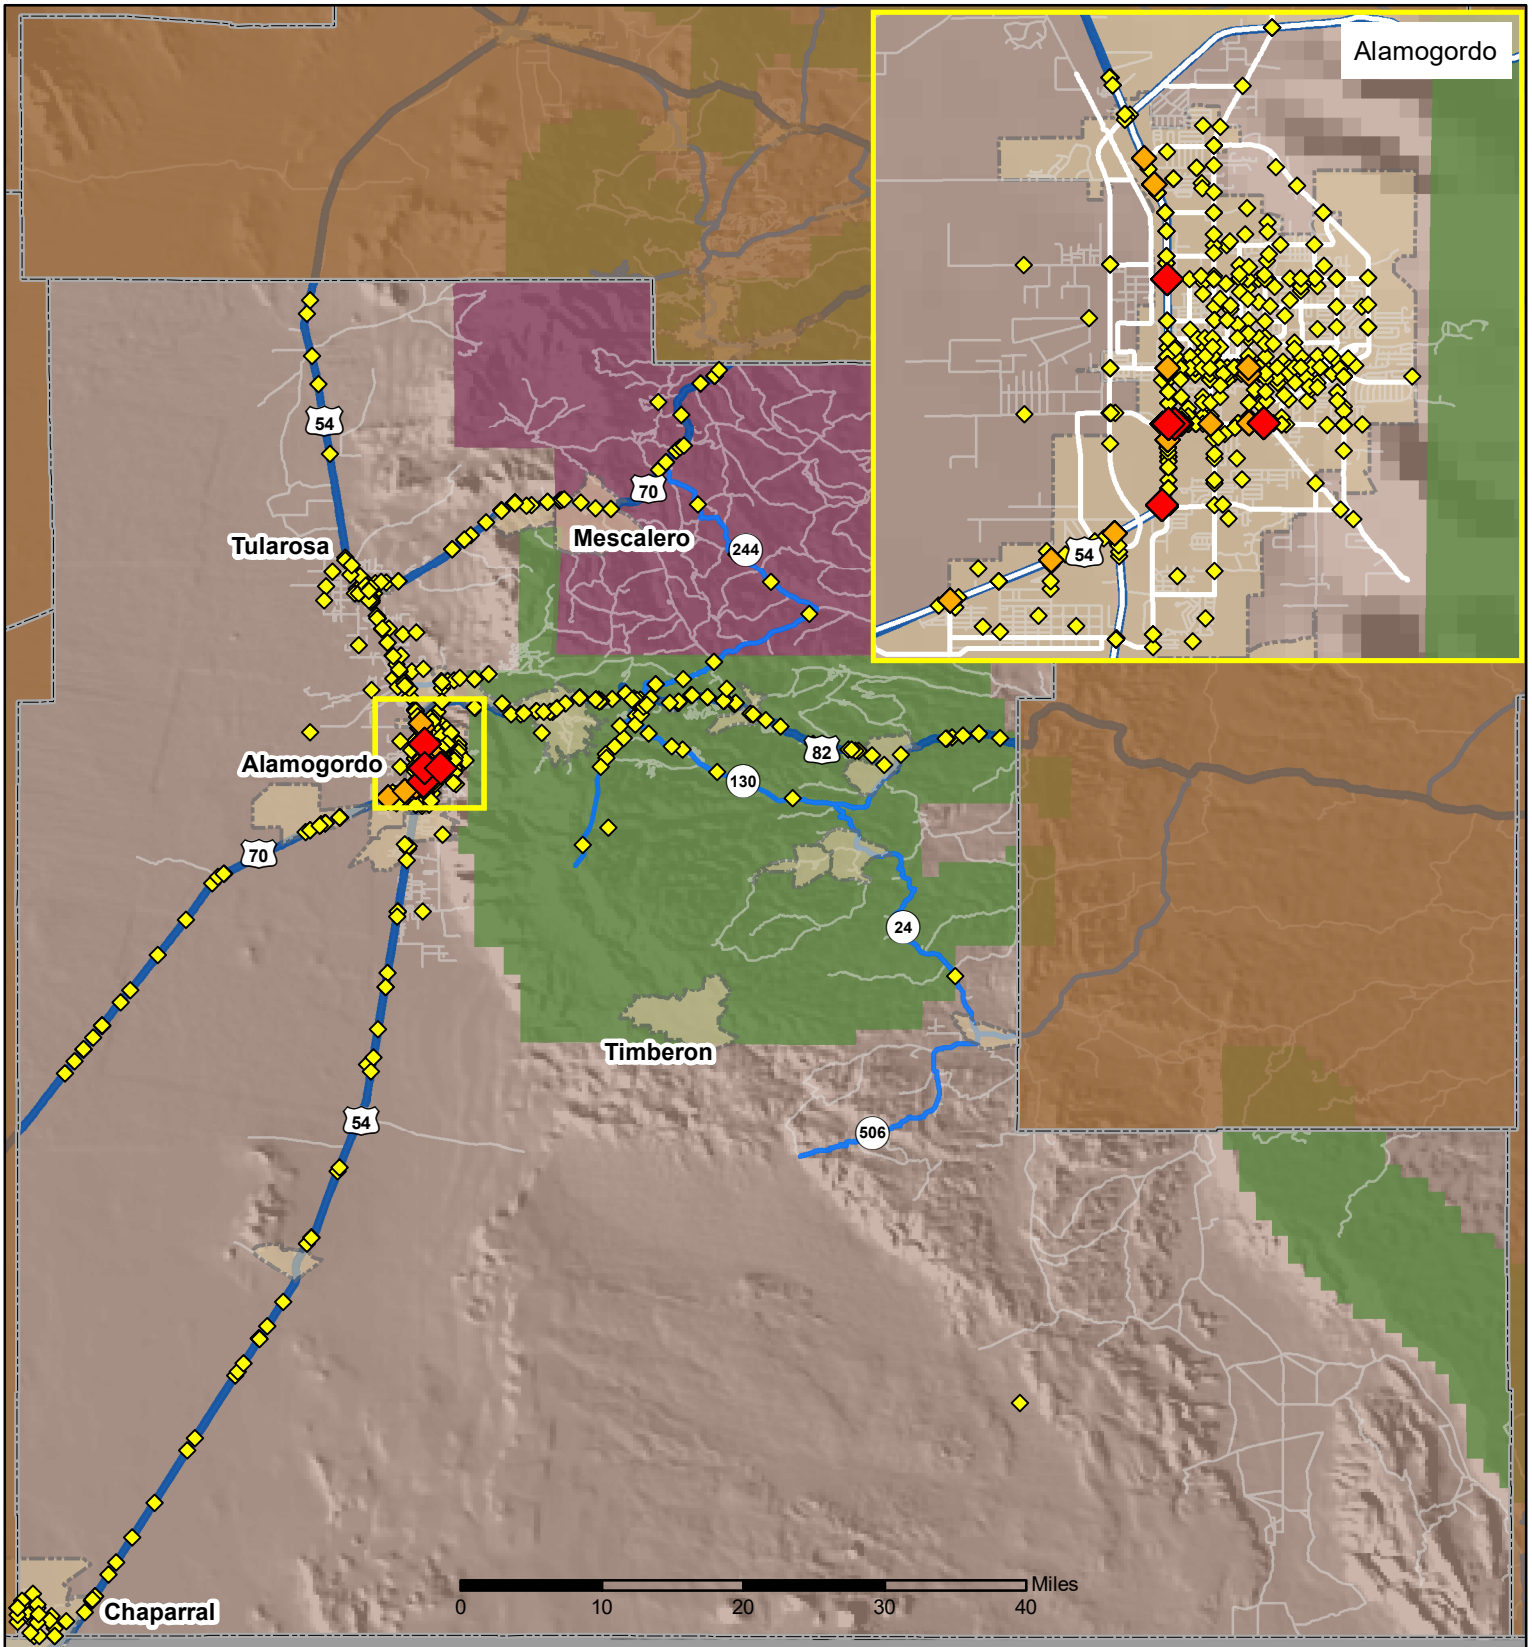

Crashes in Otero County, New Mexico, 2017

Map created by the Traffic Research Unit, Geospatial & Population Studies at UNM

Legend

- Forest & Wildlife Areas
- Reservations & Pueblos
- County Boundaries
- City Boundaries
- Interstate Highways
- U.S. Highways
- State Highways
- Streets & Roadways

Crashes 2017

- 1 - 5 Crashes
- 6 - 10 Crashes
- 11 - 28 Crashes

Data Source: NMDOT Crash File 2017
<http://tru.unm.edu> CO#6093 tru@unm.edu