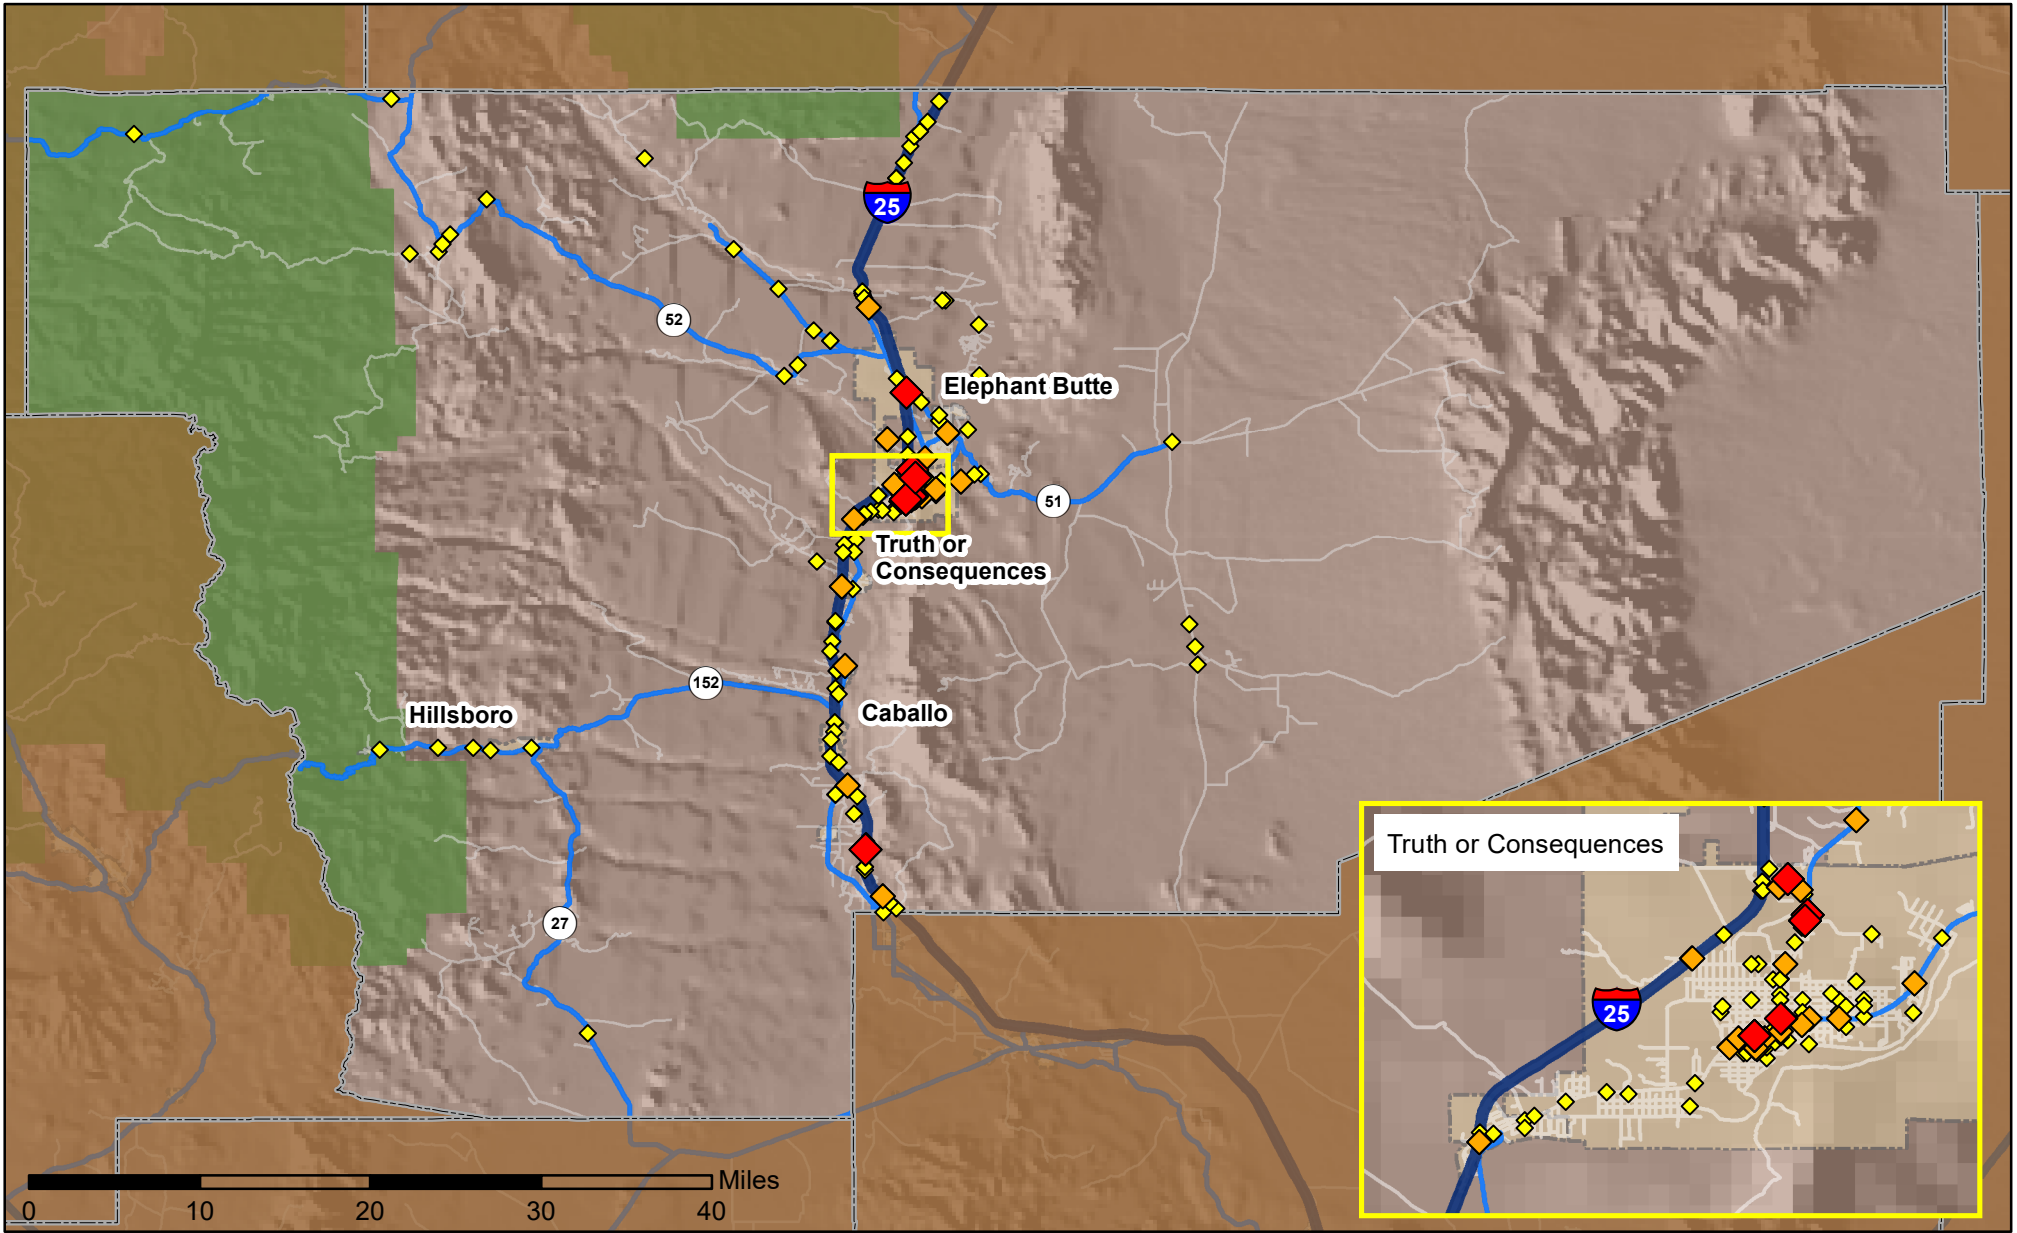

Crashes in Sierra County, New Mexico, 2017

Map created by the Traffic Research Unit, Geospatial & Population Studies at UNM

Legend

Data Source: NMDOT Crash File 2017
<http://tru.unm.edu> CO#6093 tru@unm.edu

- Forest & Wildlife Areas
- Reservations & Pueblos
- County Boundaries
- City Boundaries

- Interstate Highways
- U.S. Highways
- State Highways
- Streets & Roadways

Crashes 2017

- 1 Crash
- 2 Crashes
- 3 - 6 Crashes