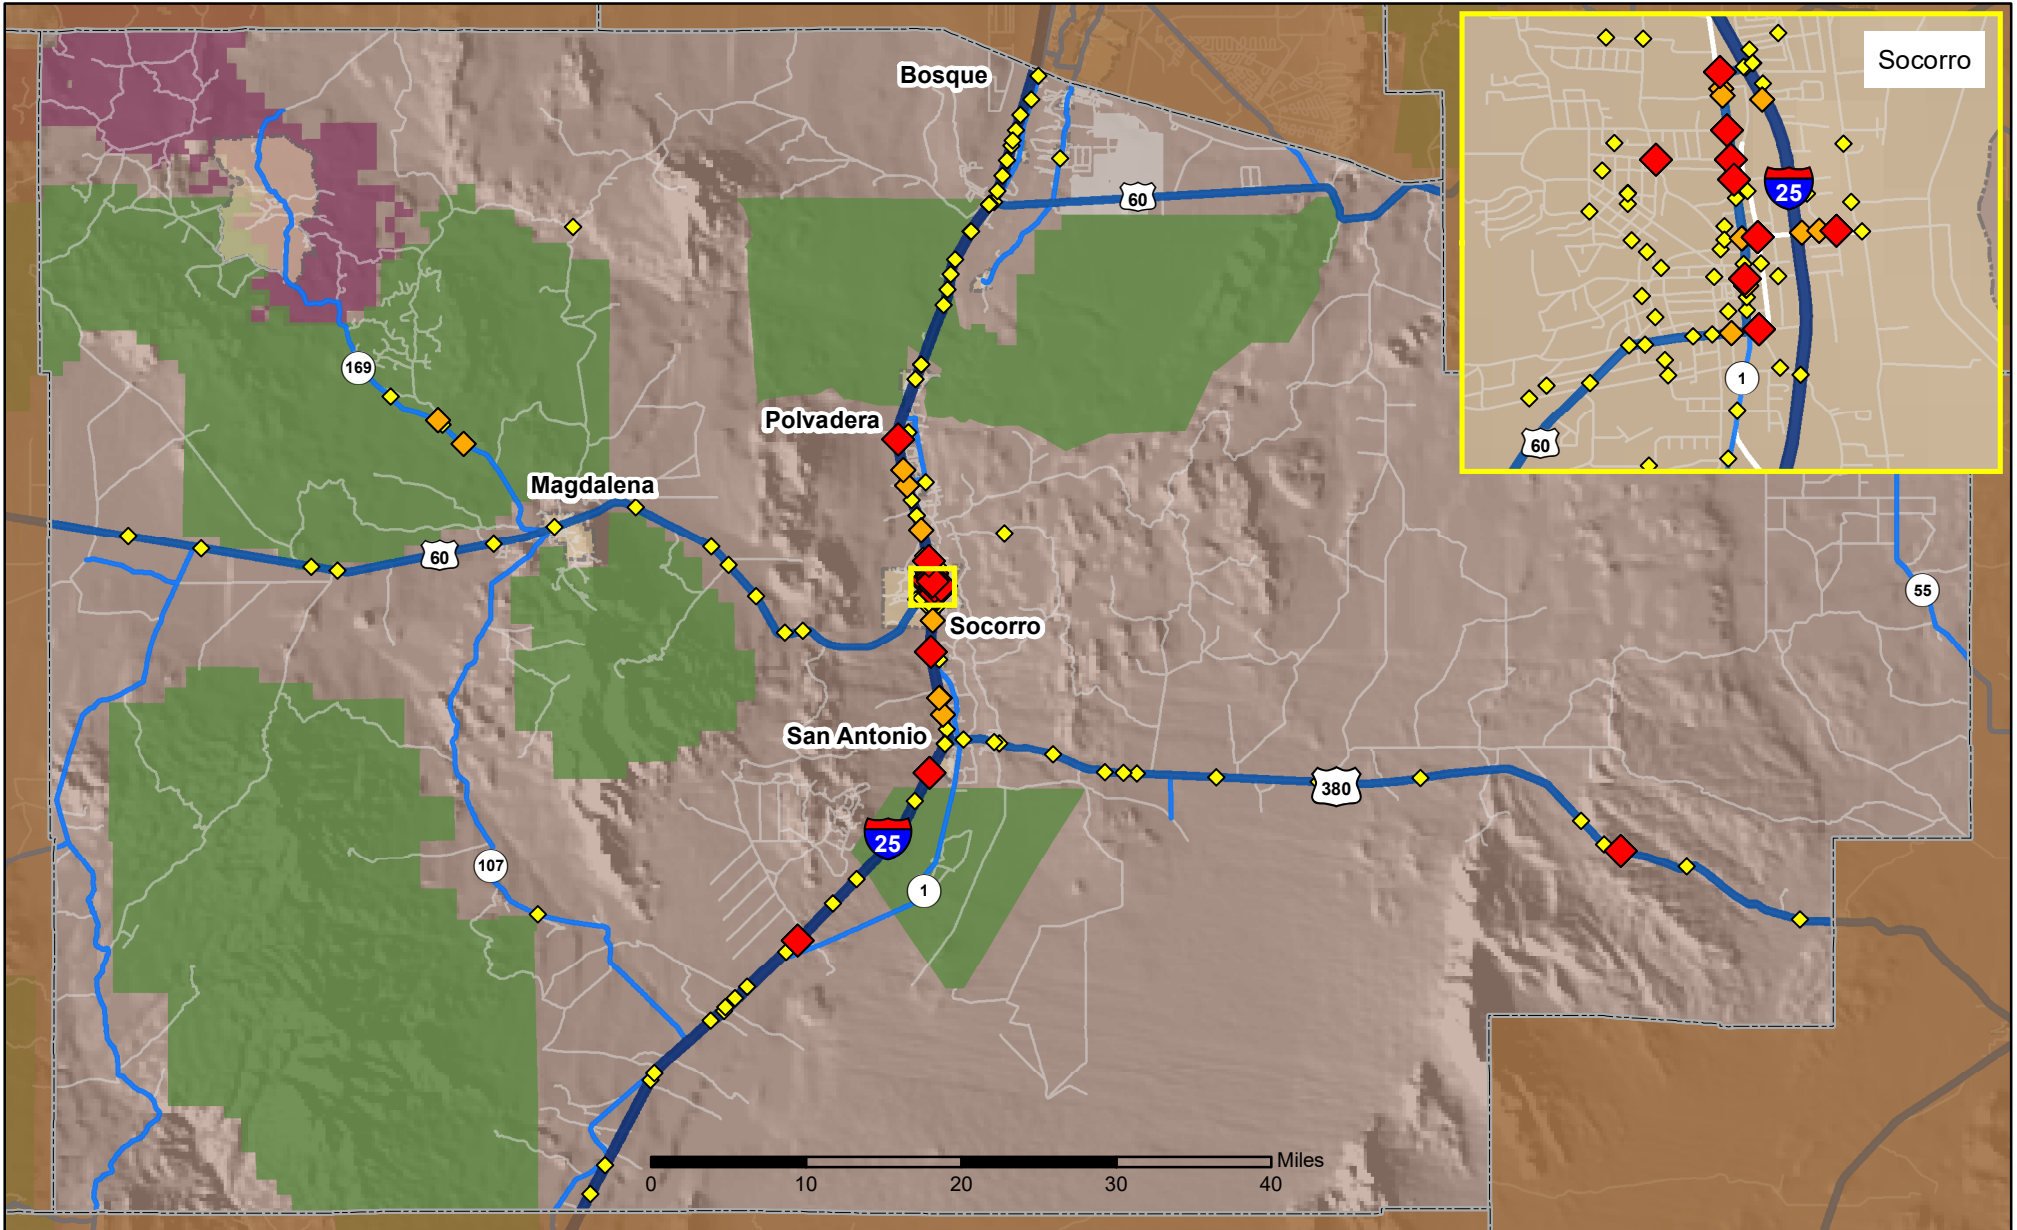

# Crashes in Socorro County, New Mexico, 2017

Map created by the Traffic Research Unit, Geospatial & Population Studies at UNM

## Legend

Data Source: NMDOT Crash File 2017  
<http://tru.unm.edu> CO#6093 tru@unm.edu

- Forest & Wildlife Areas
- Reservations & Pueblos
- County Boundaries
- City Boundaries

- Interstate Highways
- U.S. Highways
- State Highways
- Streets & Roadways

## Crashes 2017

- 1 Crash
- 2 Crashes
- 3 - 5 Crashes