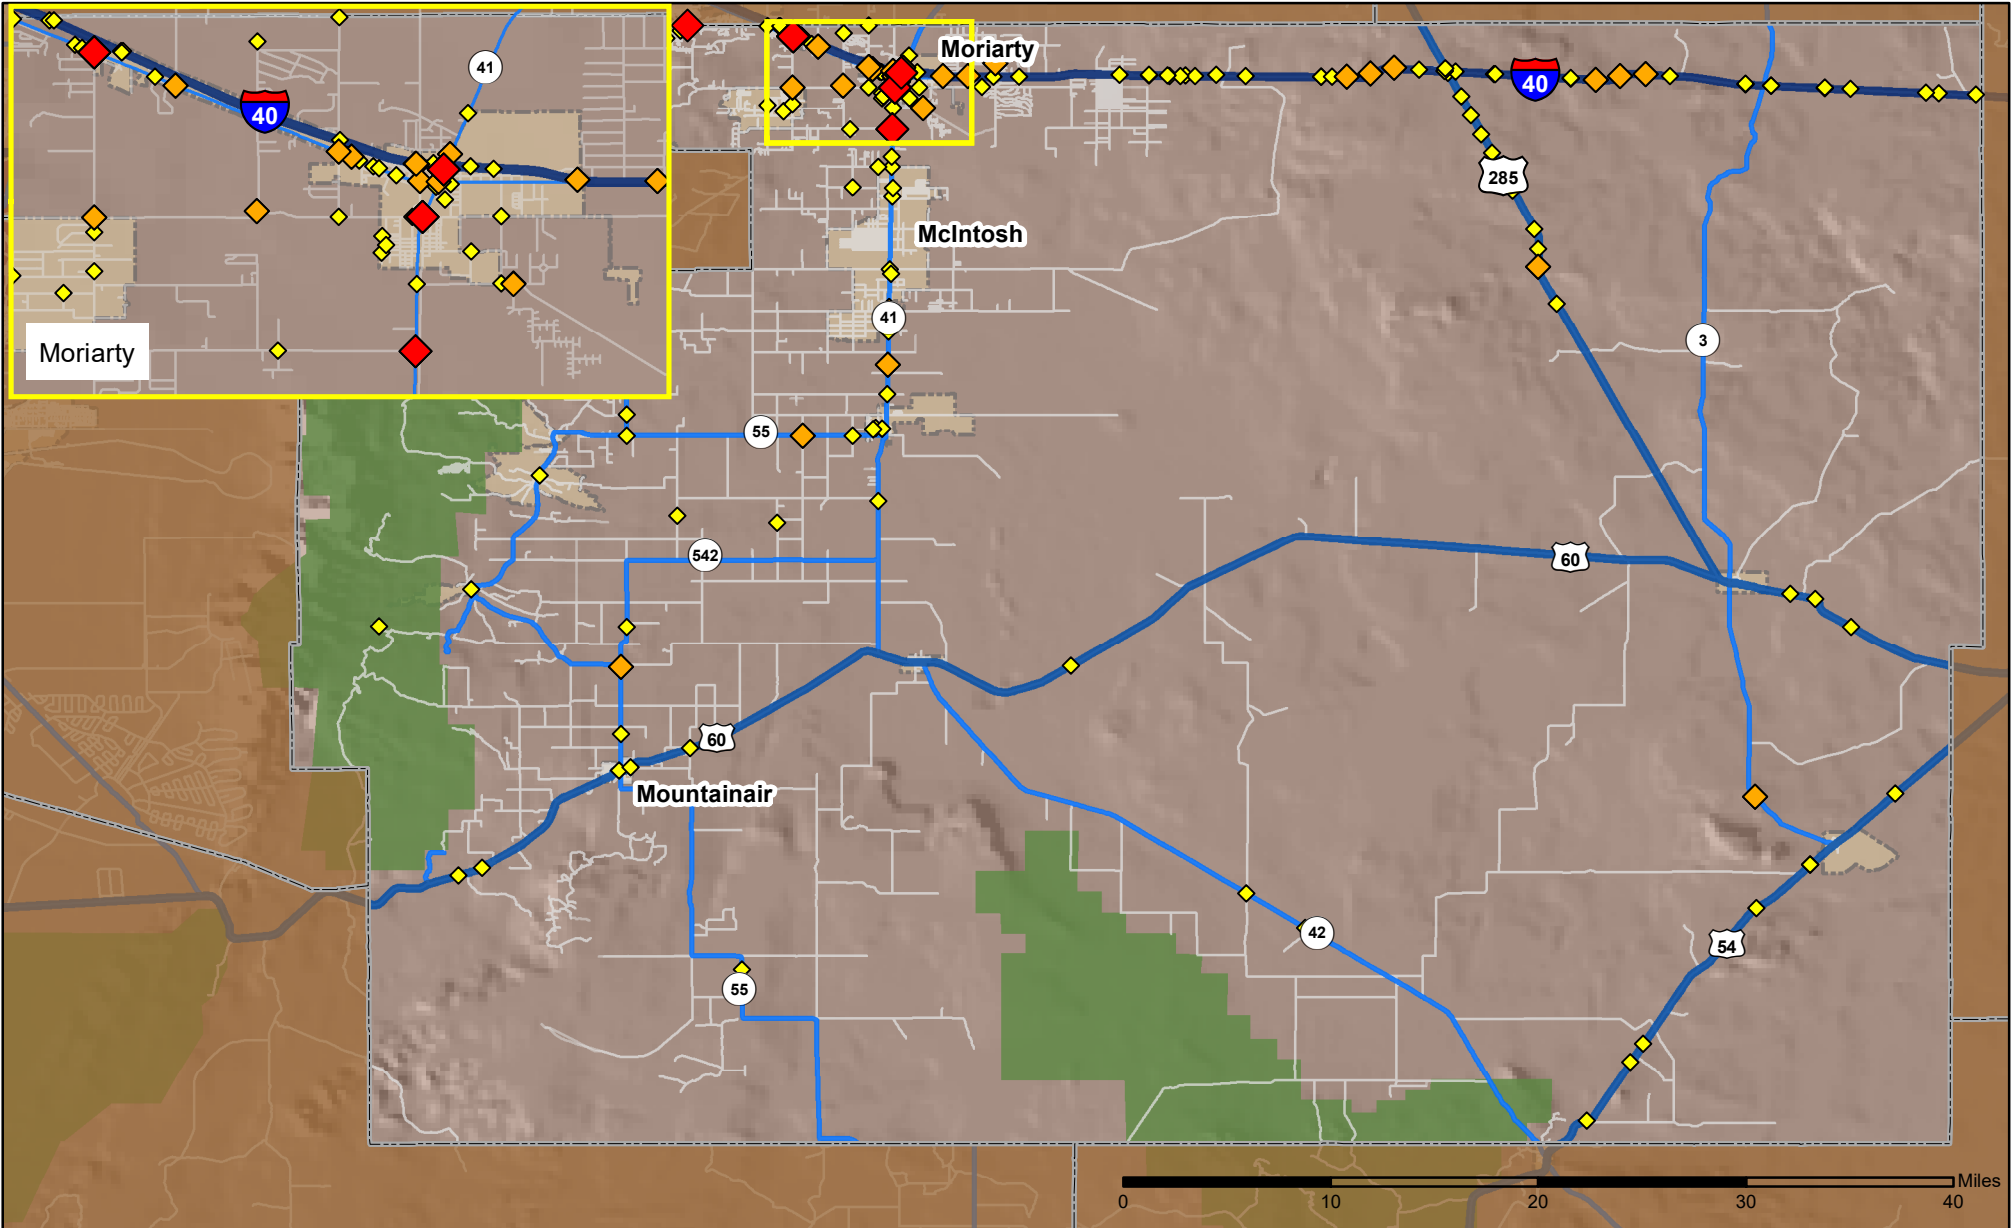

Crashes in Torrance County, New Mexico, 2017

Map created by the Traffic Research Unit, Geospatial & Population Studies at UNM

Legend

Data Source: NMDOT Crash File 2017
<http://tru.unm.edu> CO#6093 tru@unm.edu

- Forest & Wildlife Areas
- Reservations & Pueblos
- County Boundaries
- City Boundaries

- Interstate Highways
- U.S. Highways
- State Highways
- Streets & Roadways

Crashes 2017

- 1 Crash
- 2 Crashes
- 3 - 5 Crashes