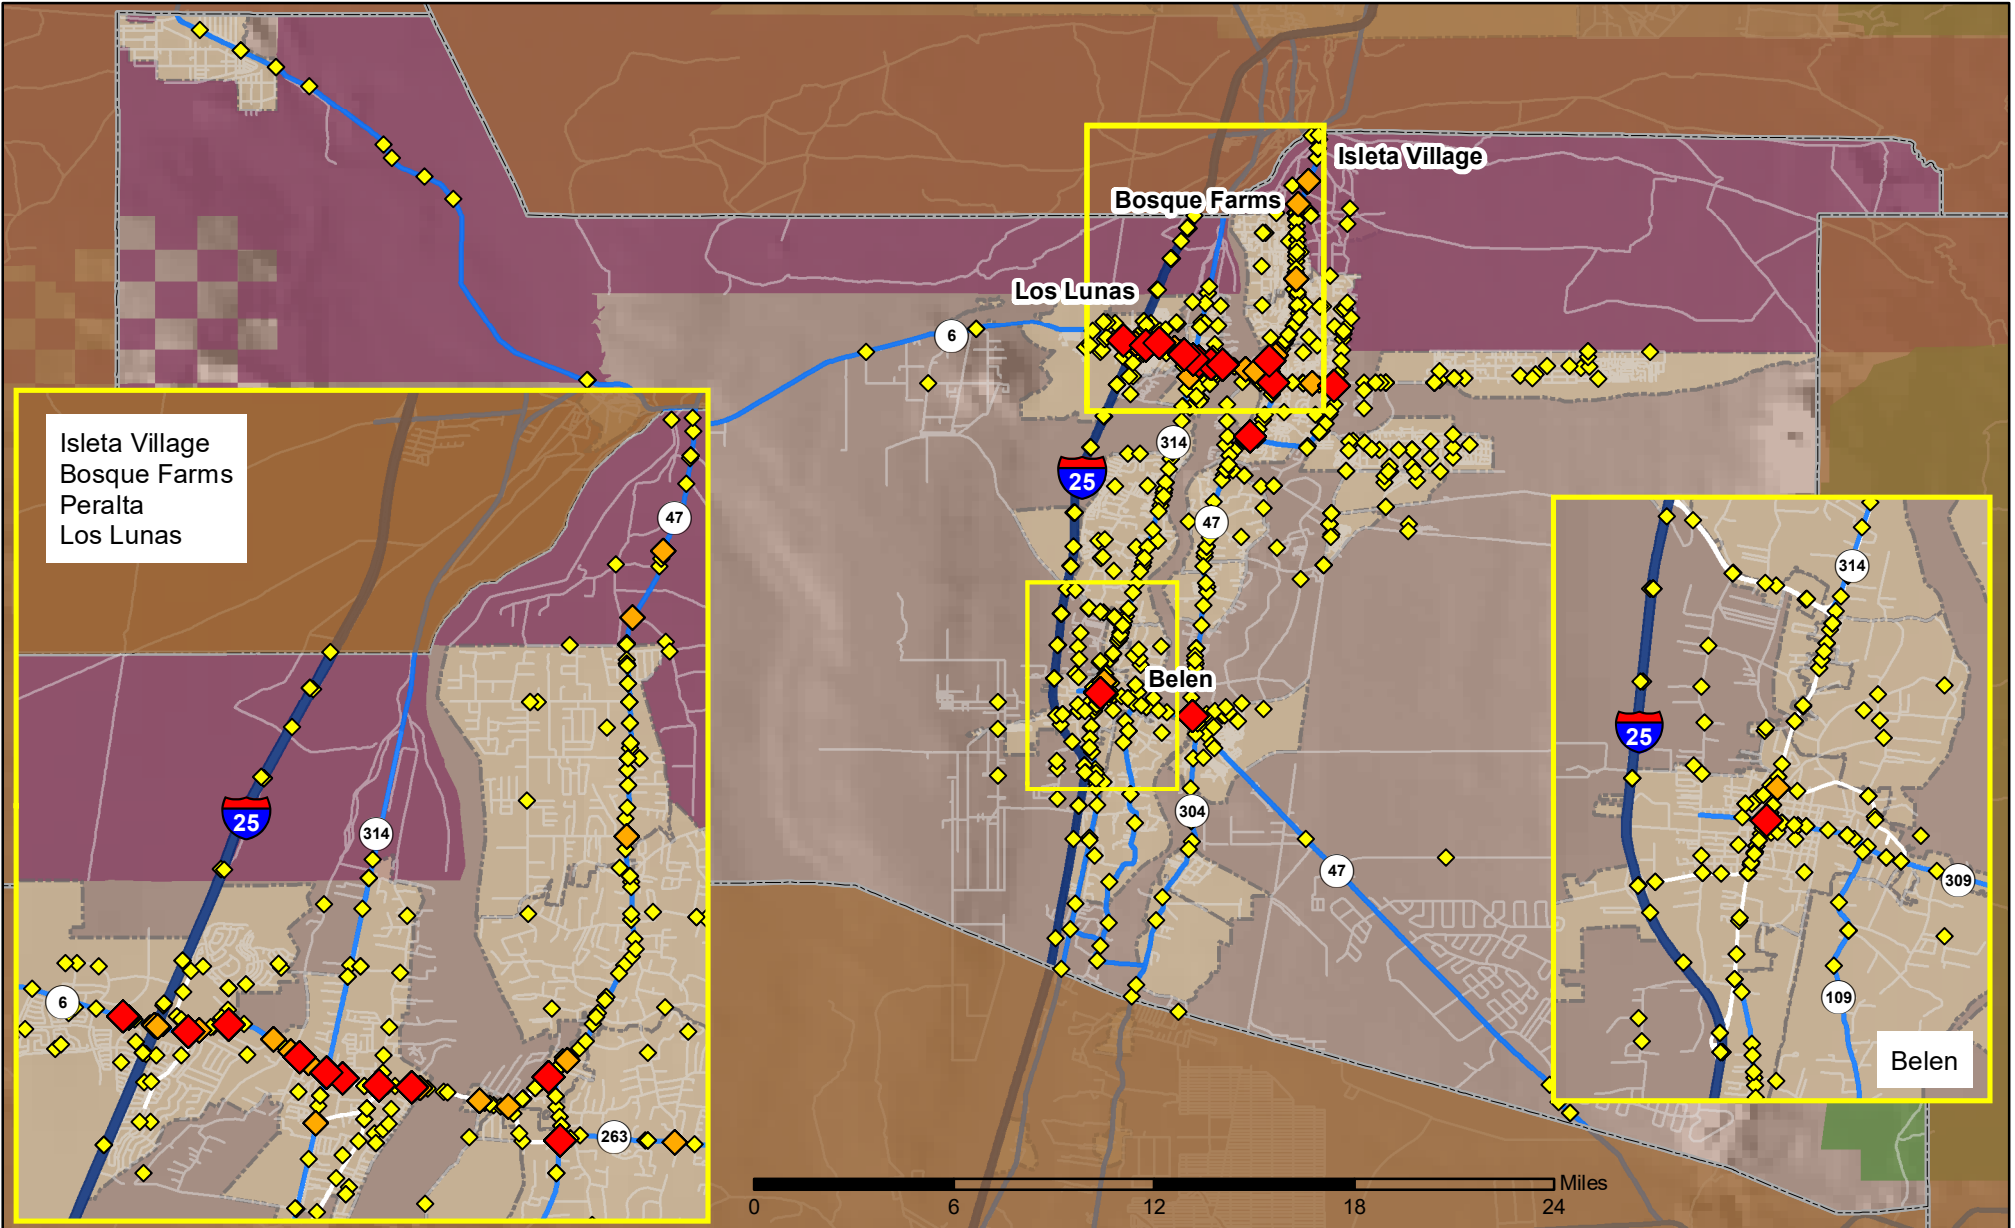

Crashes in Valencia County, New Mexico, 2017

Map created by the Traffic Research Unit, Geospatial & Population Studies at UNM

Legend

Data Source: NMDOT Crash File 2017
<http://tru.unm.edu> CO#6093 tru@unm.edu

- Forest & Wildlife Areas
- Reservations & Pueblos
- County Boundaries
- City Boundaries

- Interstate Highways
- U.S. Highways
- State Highways
- Streets & Roadways

Crashes 2017

- 1 - 5 Crashes
- 6 - 10 Crashes
- 11 - 31 Crashes