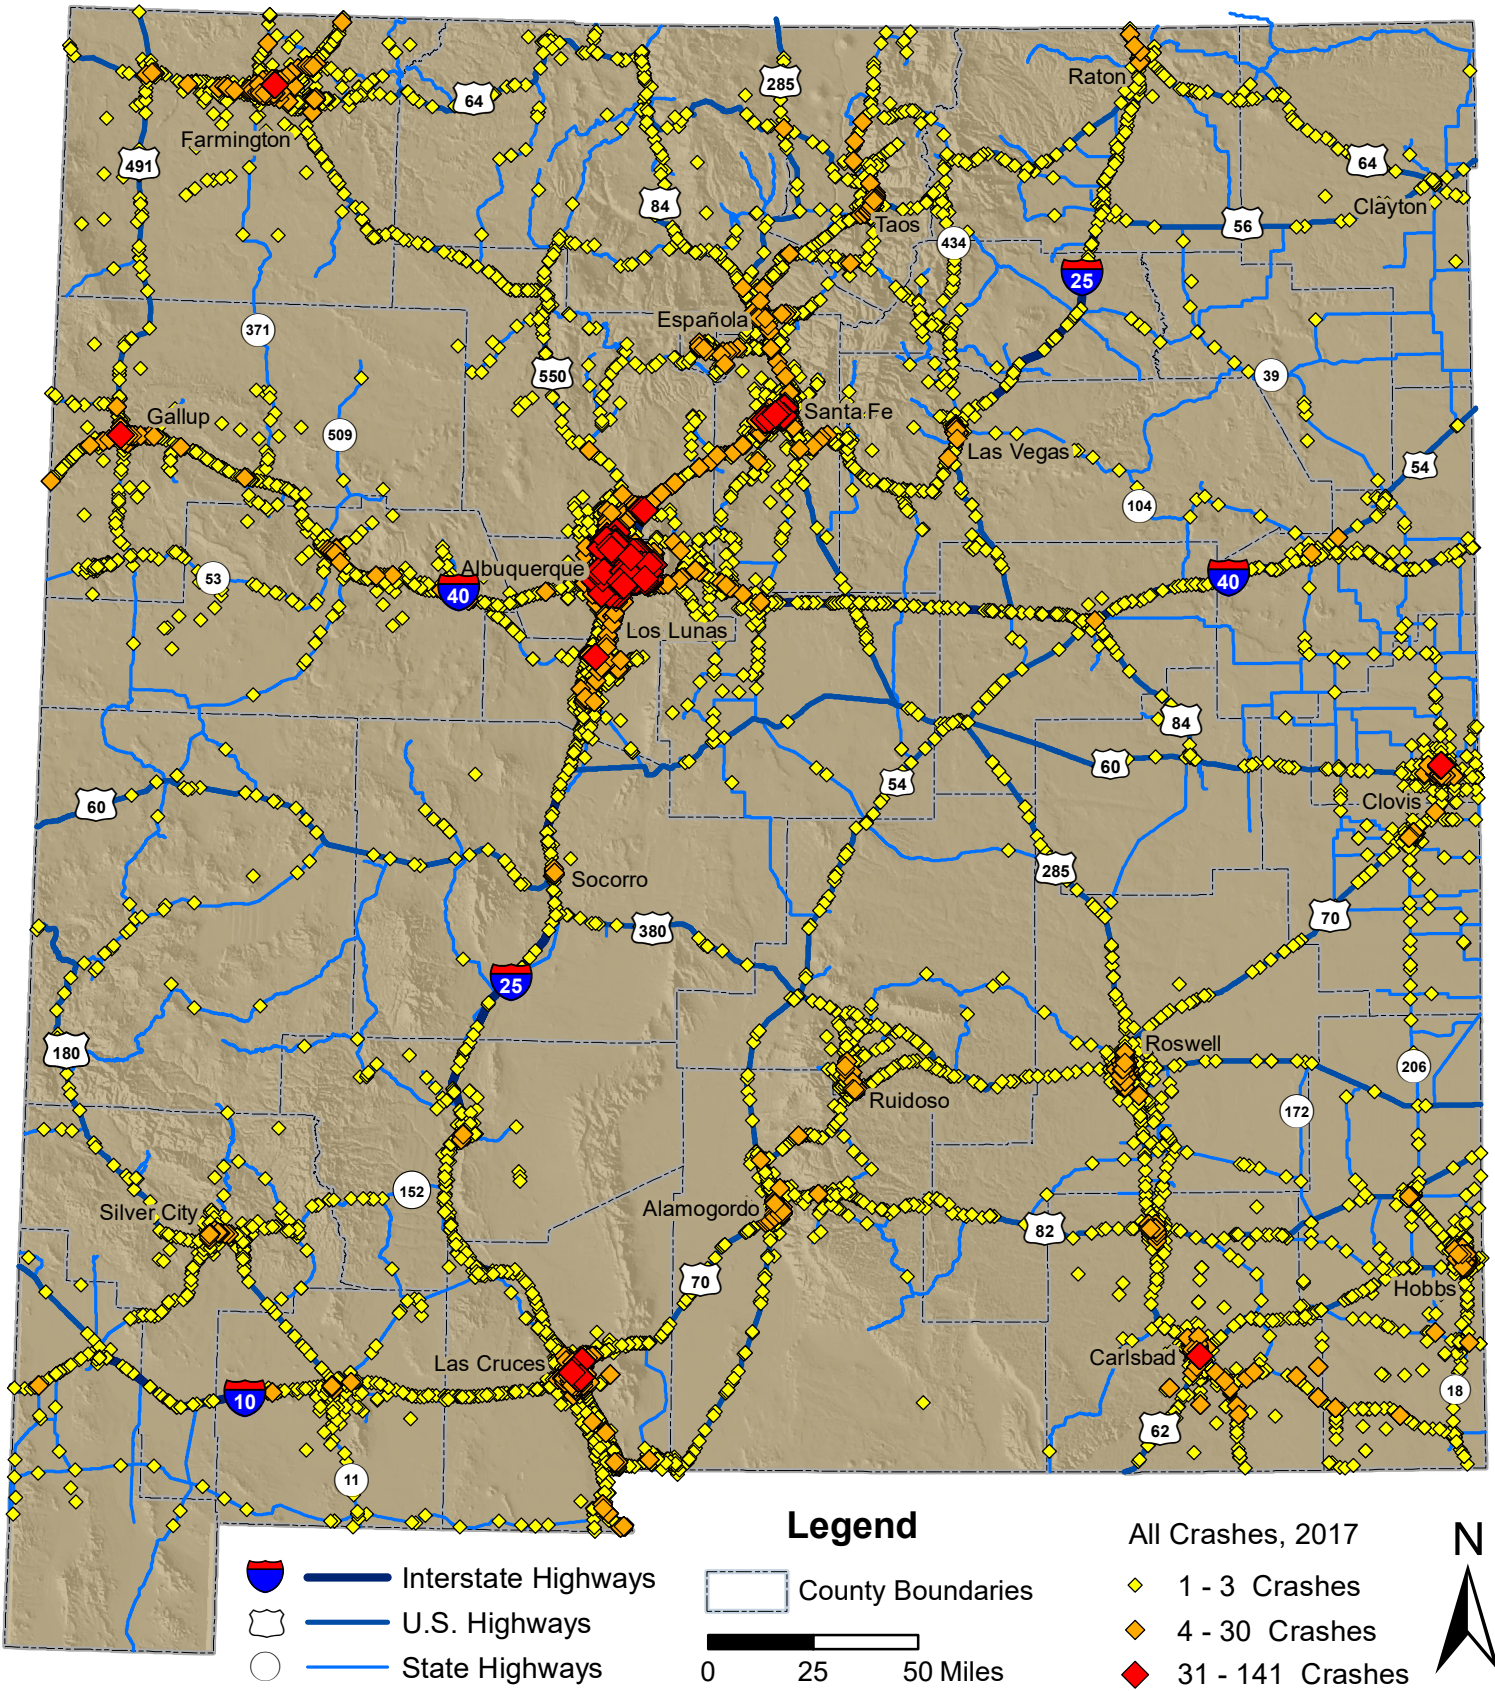

# All Crashes in New Mexico, 2017

Prepared for the New Mexico Department of Transportation,  
 Traffic Safety Division, Traffic Records Bureau. Under Contract CO6093 by the  
 University of New Mexico, Geospatial and Population Studies, Traffic Research Unit (TRU)  
[tru.unm.edu](http://tru.unm.edu) December 2018 [tru@unm.edu](mailto:tru@unm.edu)