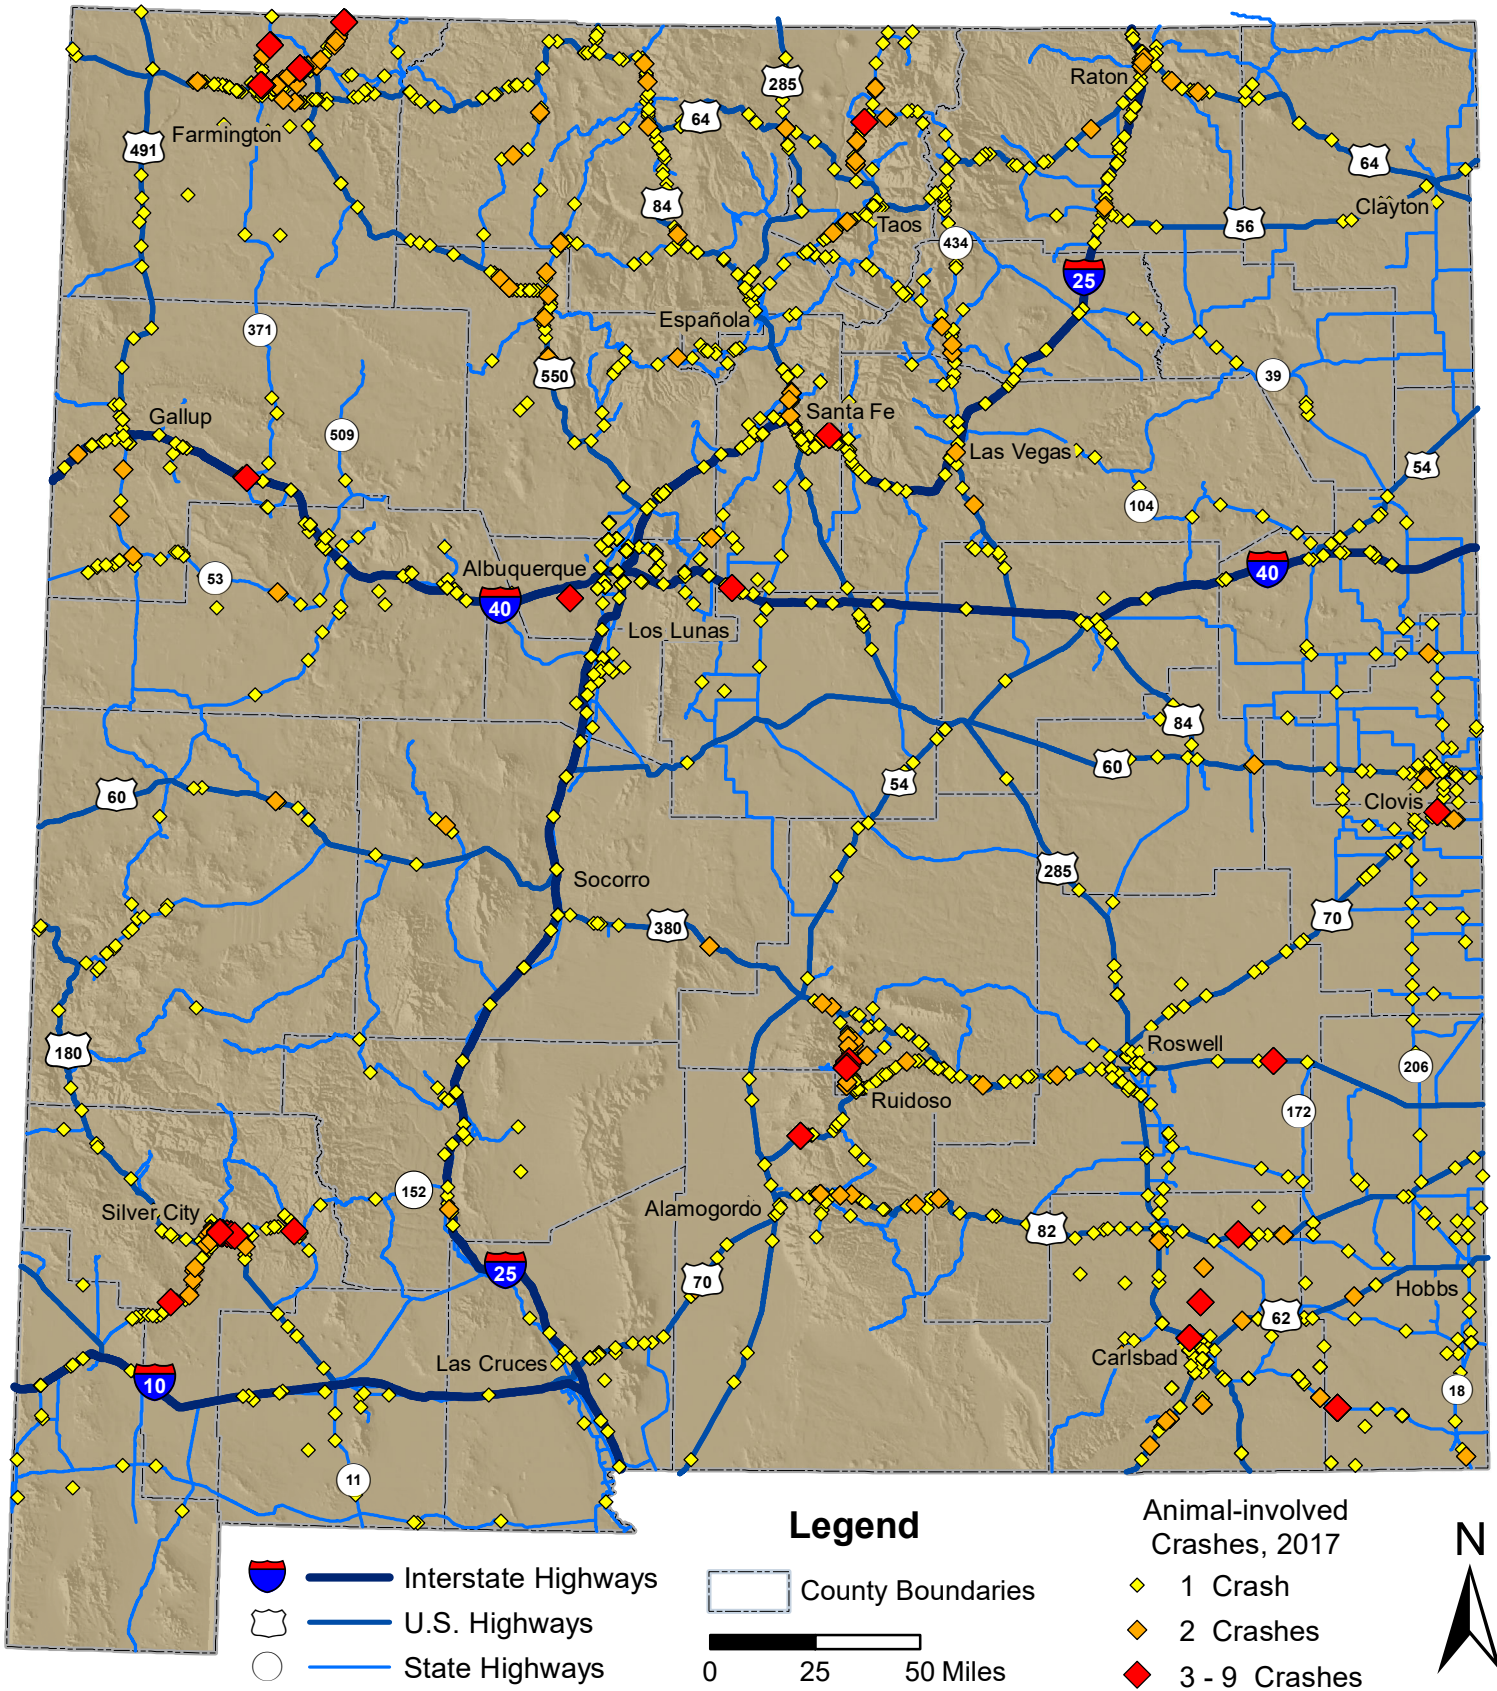

Animal-involved Crashes in New Mexico, 2017

Prepared for the New Mexico Department of Transportation,
 Traffic Safety Division, Traffic Records Bureau. Under Contract CO6093 by the
 University of New Mexico, Geospatial and Population Studies, Traffic Research Unit (TRU)
 tru.unm.edu December 2018 tru@unm.edu