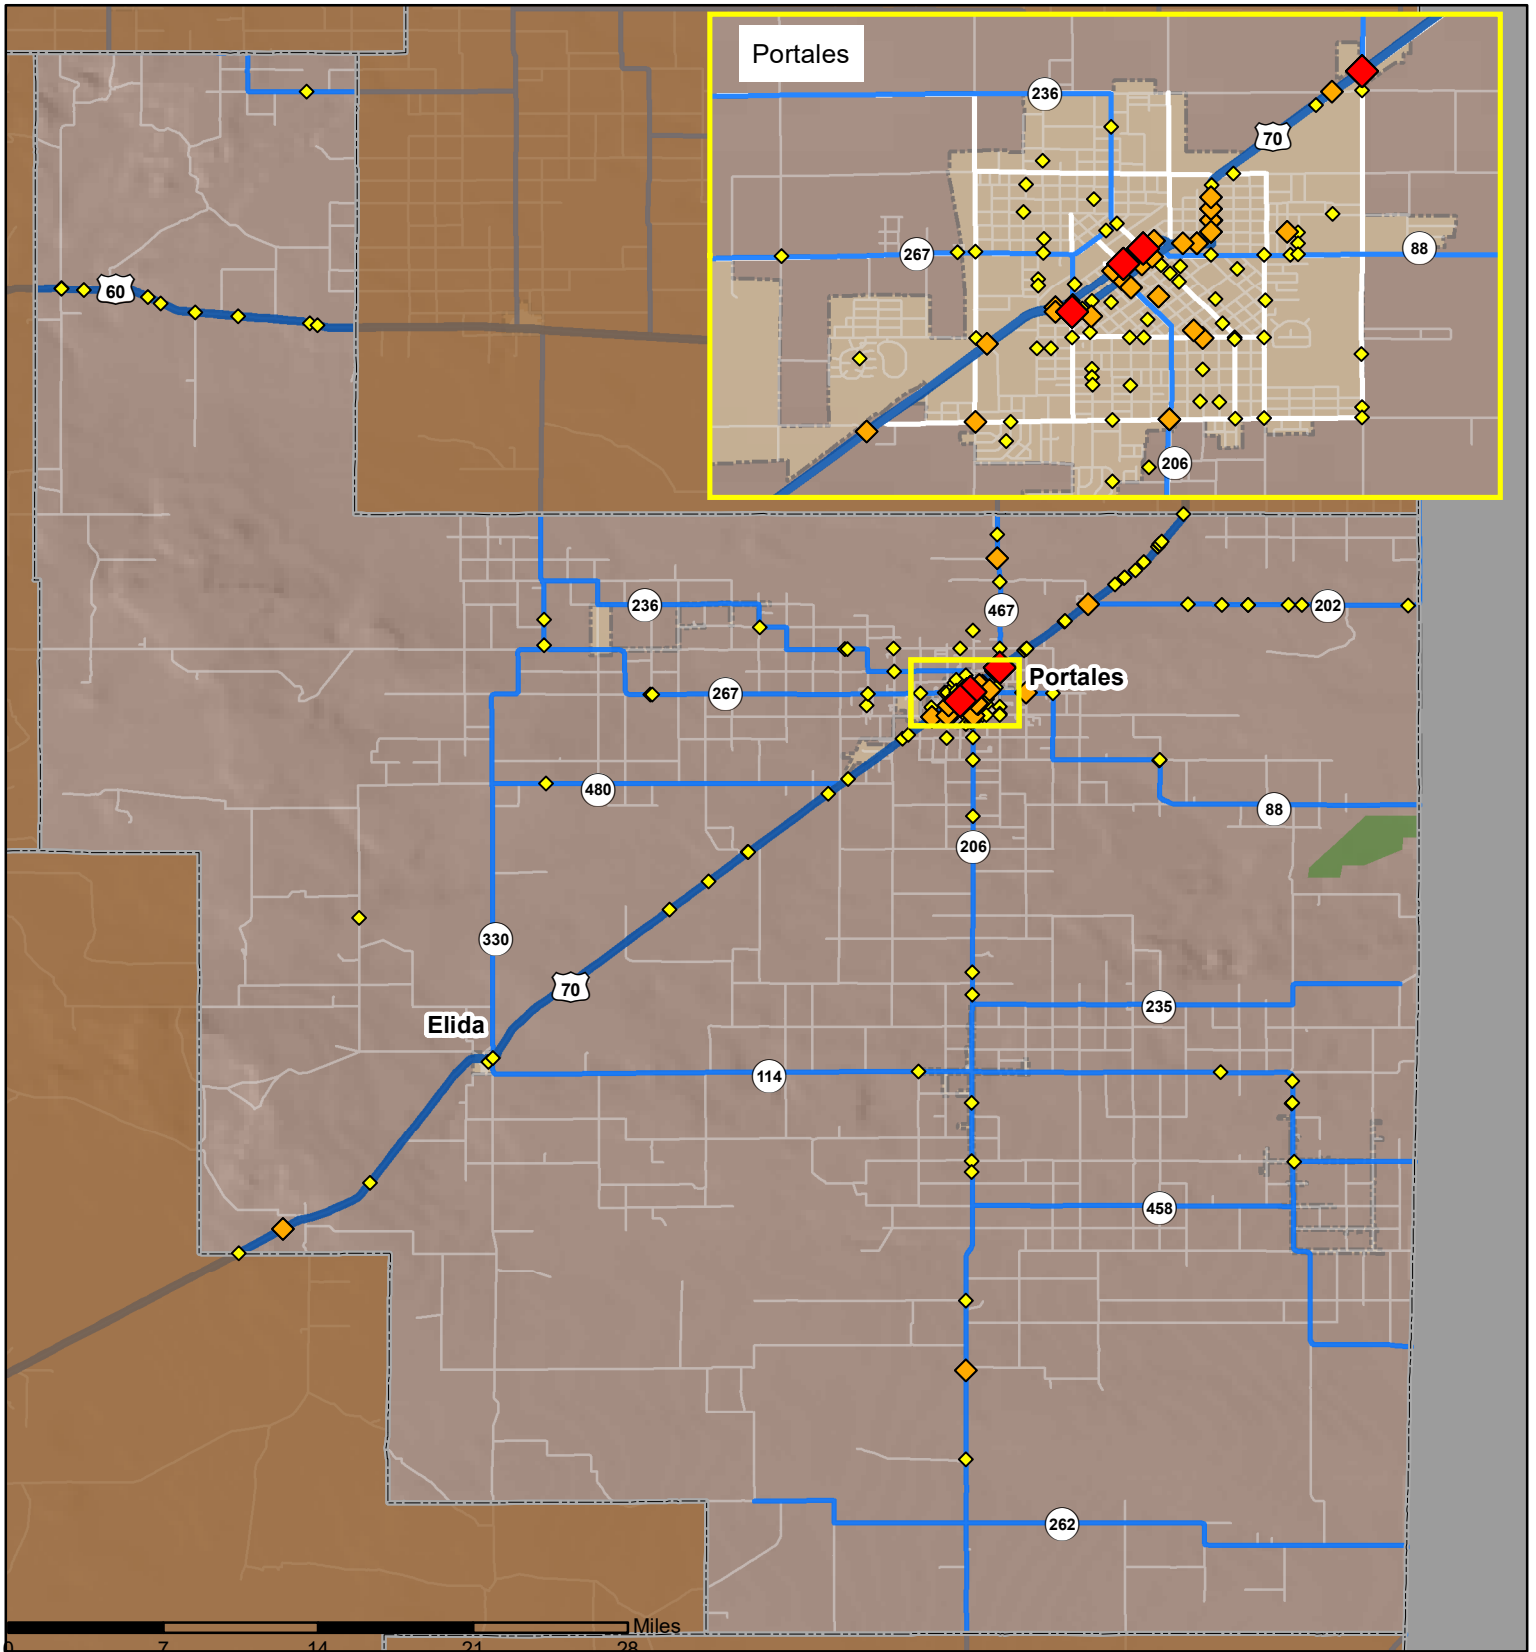

Crashes in Roosevelt County, New Mexico, 2021

Map created by the Traffic Research Unit, Geospatial & Population Studies at UNM

Legend

- Forest & Wildlife Areas
- Reservations & Pueblos
- County Boundaries
- City Boundaries
- Interstate Highways
- U.S. Highways
- State Highways
- Streets & Roadways

Crashes 2021

- 1 Crash
- 2 - 5 Crashes
- 6 Crashes

Data Source: NMDOT Crash File 2021
<http://tru.unm.edu> CO#6380 tru@unm.edu