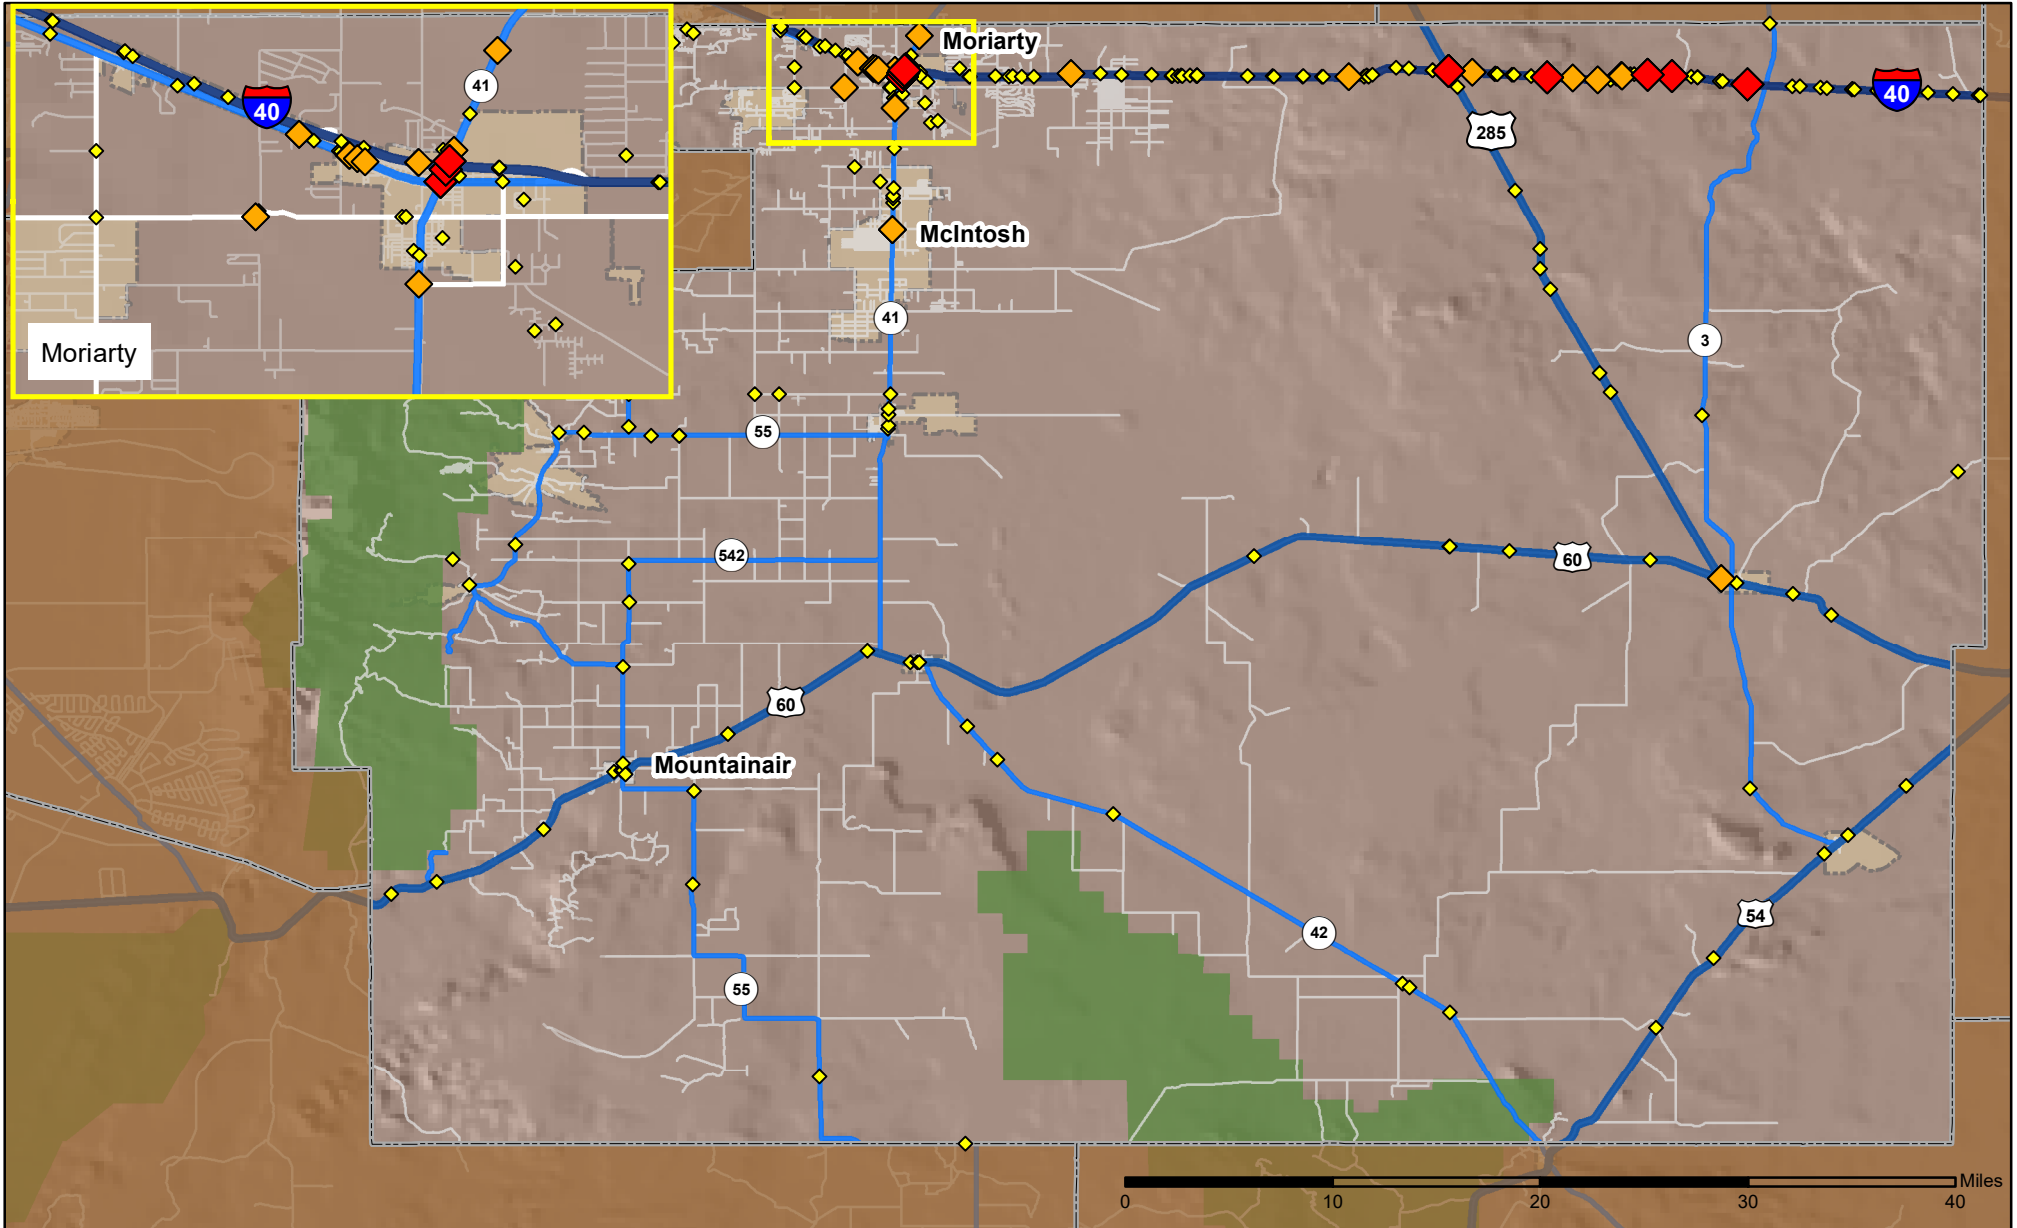

Crashes in Torrance County, New Mexico, 2021

Map created by the Traffic Research Unit, Geospatial & Population Studies at UNM

Legend

Data Source: NMDOT Crash File 2021
<http://tru.unm.edu> CO#6380 tru@unm.edu

- Forest & Wildlife Areas
- Reservations & Pueblos
- County Boundaries
- City Boundaries

- Interstate Highways
- U.S. Highways
- State Highways
- Streets & Roadways

Crashes 2021

- 1 Crash
- 2 - 4 Crashes
- 5 - 9 Crashes