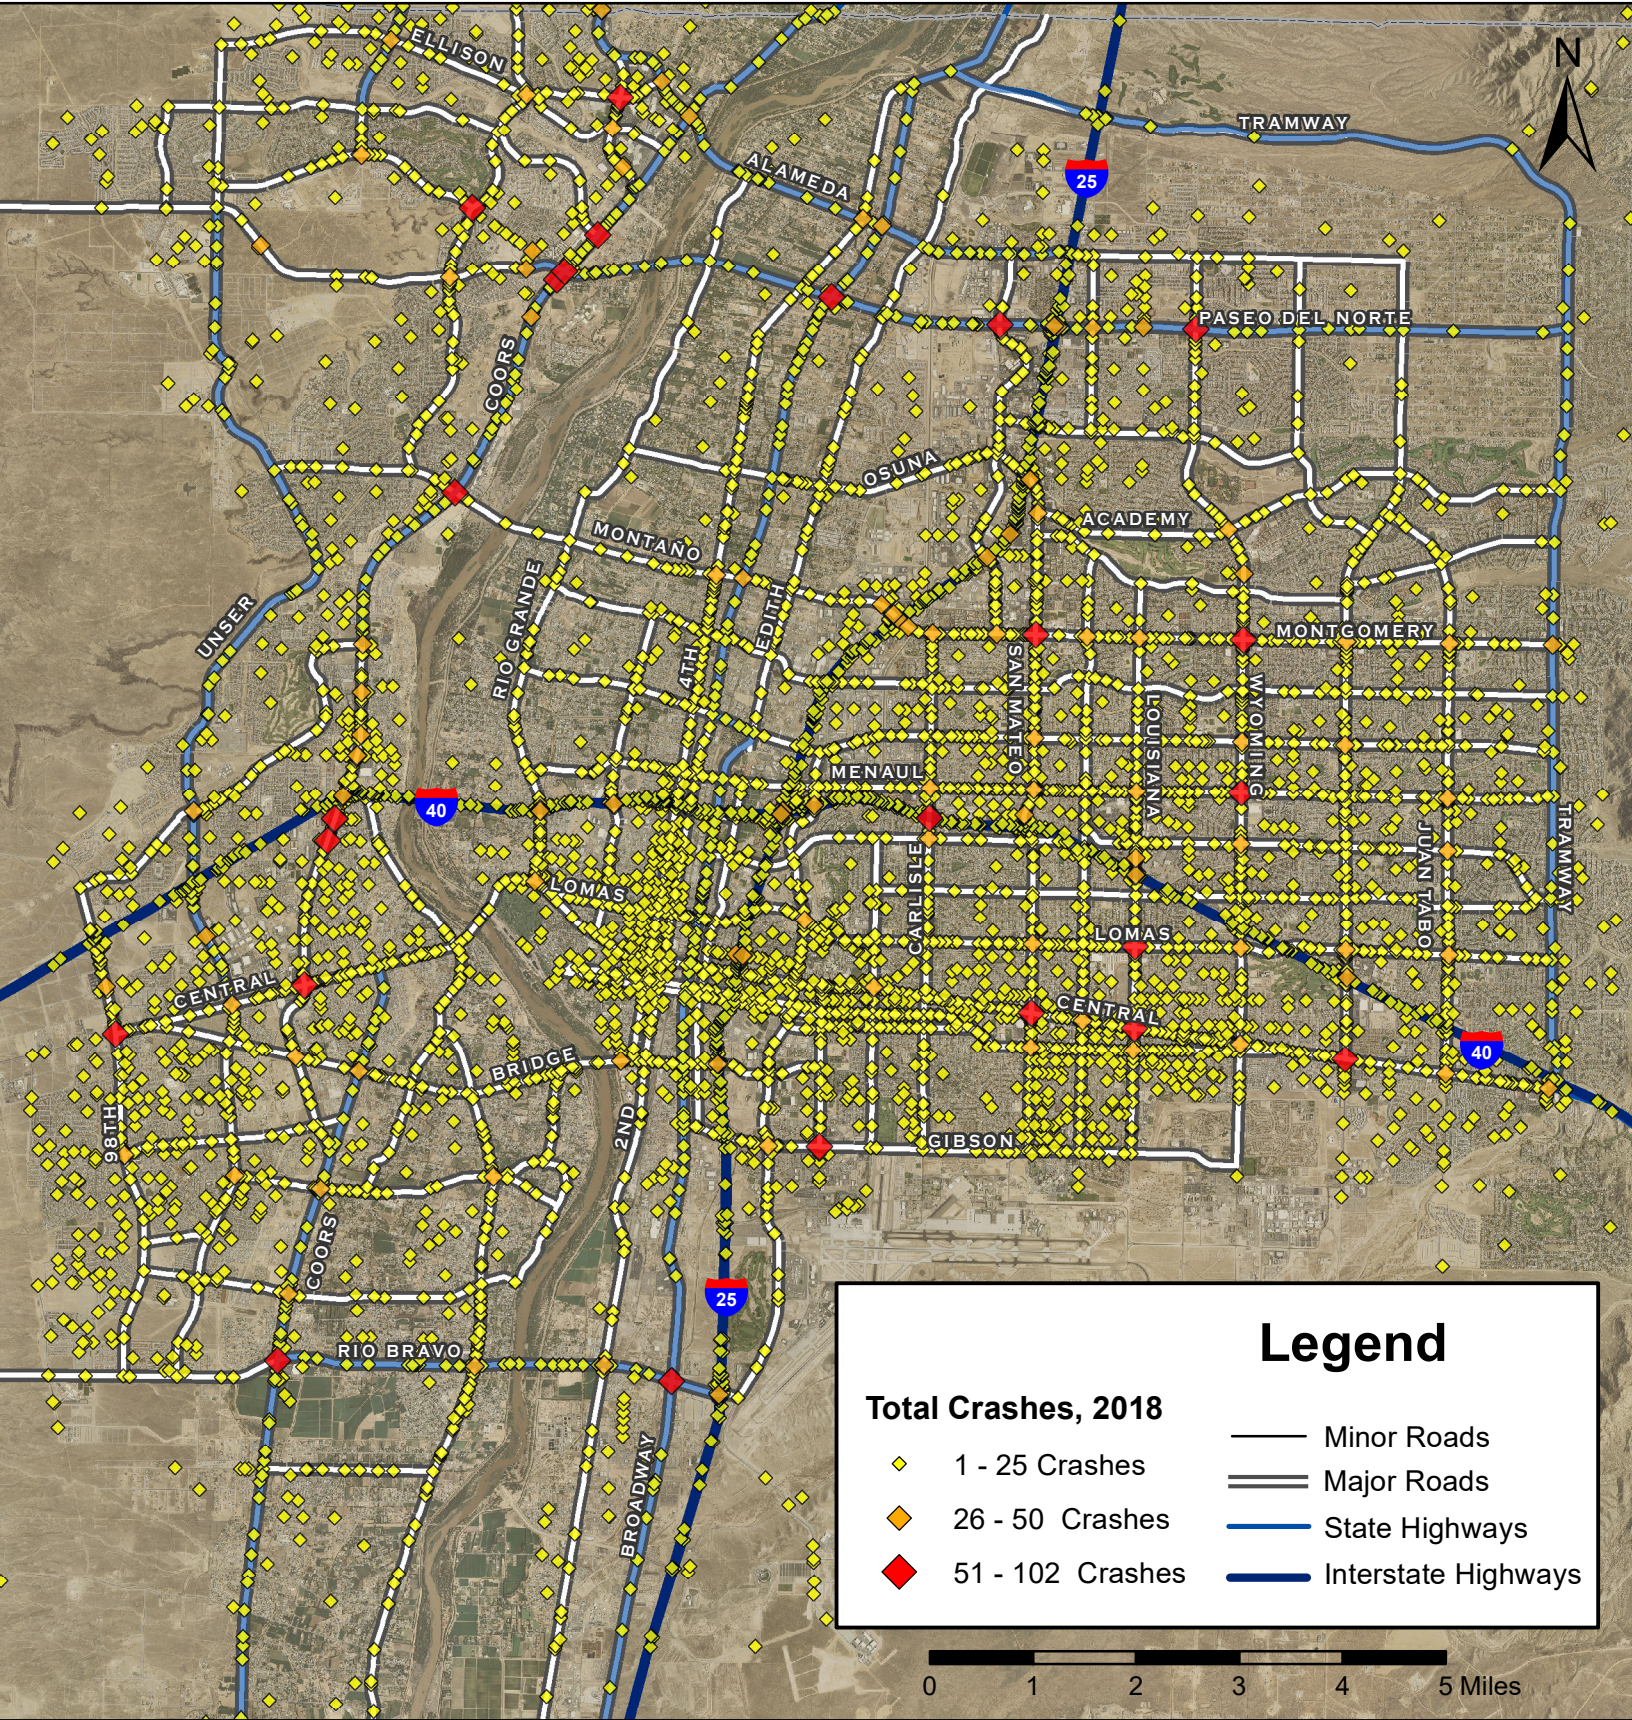

Albuquerque Crashes, 2018

Legend

Total Crashes, 2018		— Minor Roads
◆ 1 - 25 Crashes	▬ Major Roads	— State Highways
◆ 26 - 50 Crashes		— Interstate Highways
◆ 51 - 102 Crashes		

0 1 2 3 4 5 Miles

Prepared for the New Mexico Department of Transportation,
 Traffic Safety Division, Traffic Records Bureau. Under Contract CO6093 by the
 University of New Mexico, Institute for Geospatial and Population Studies, Traffic Research Unit
tru.unm.edu October 2019 tru@unm.edu