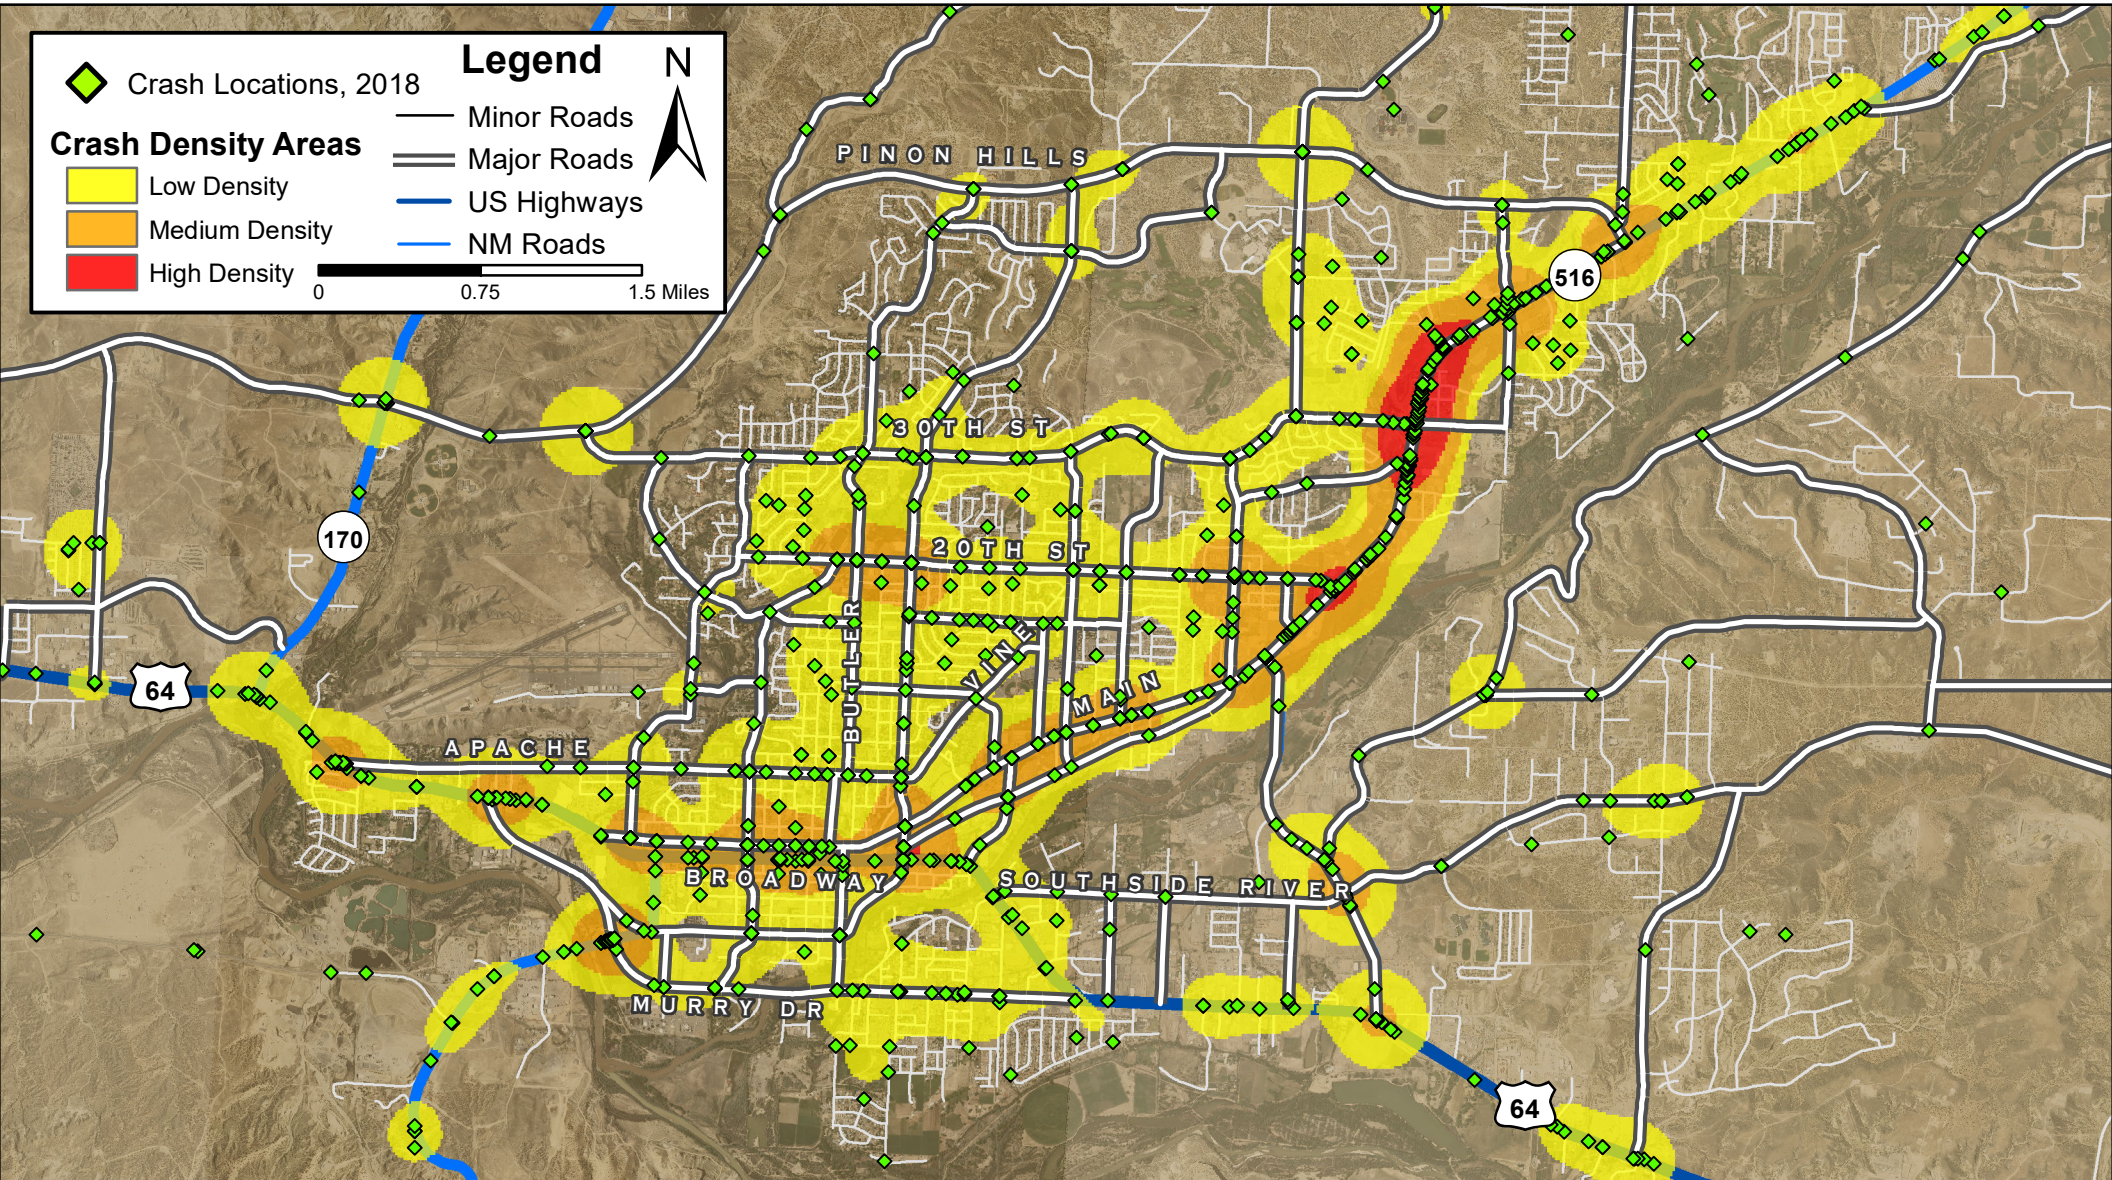

Density Map of All Crashes in Farmington, 2018

Prepared for the New Mexico Department of Transportation, Planning and Traffic Safety Divisions
 Under Contract 6093 by the University of New Mexico
 Geospatial and Population Studies Traffic Research Unit (TRU)
tru.unm.edu October 2019 tru@unm.edu