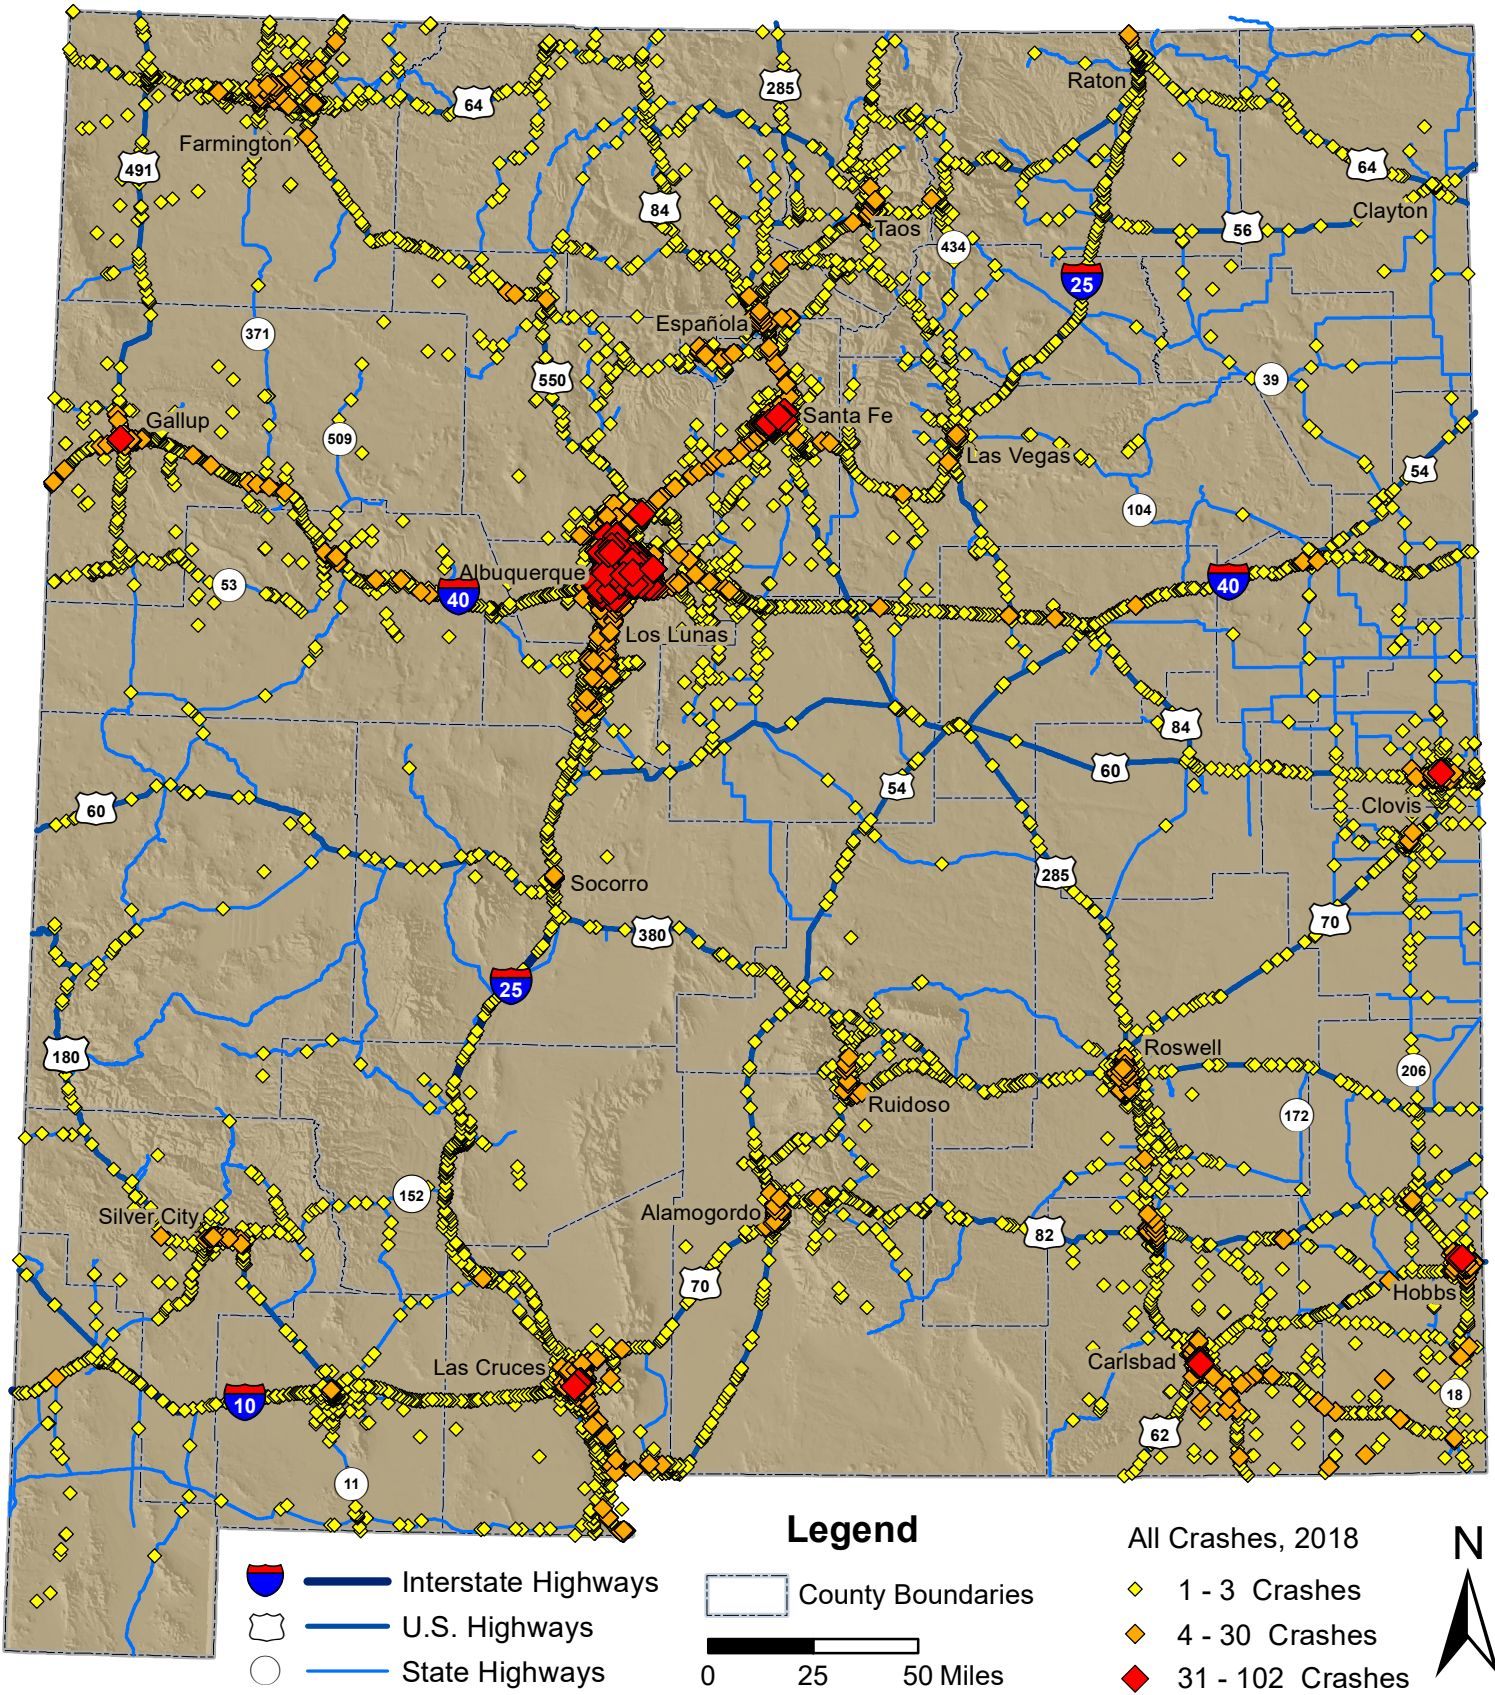

All Crashes in New Mexico, 2018

Prepared for the New Mexico Department of Transportation,
 Traffic Safety Division, Traffic Records Bureau. Under Contract CO6093 by the
 University of New Mexico, Geospatial and Population Studies, Traffic Research Unit (TRU)
 tru.unm.edu October 2018 tru@unm.edu