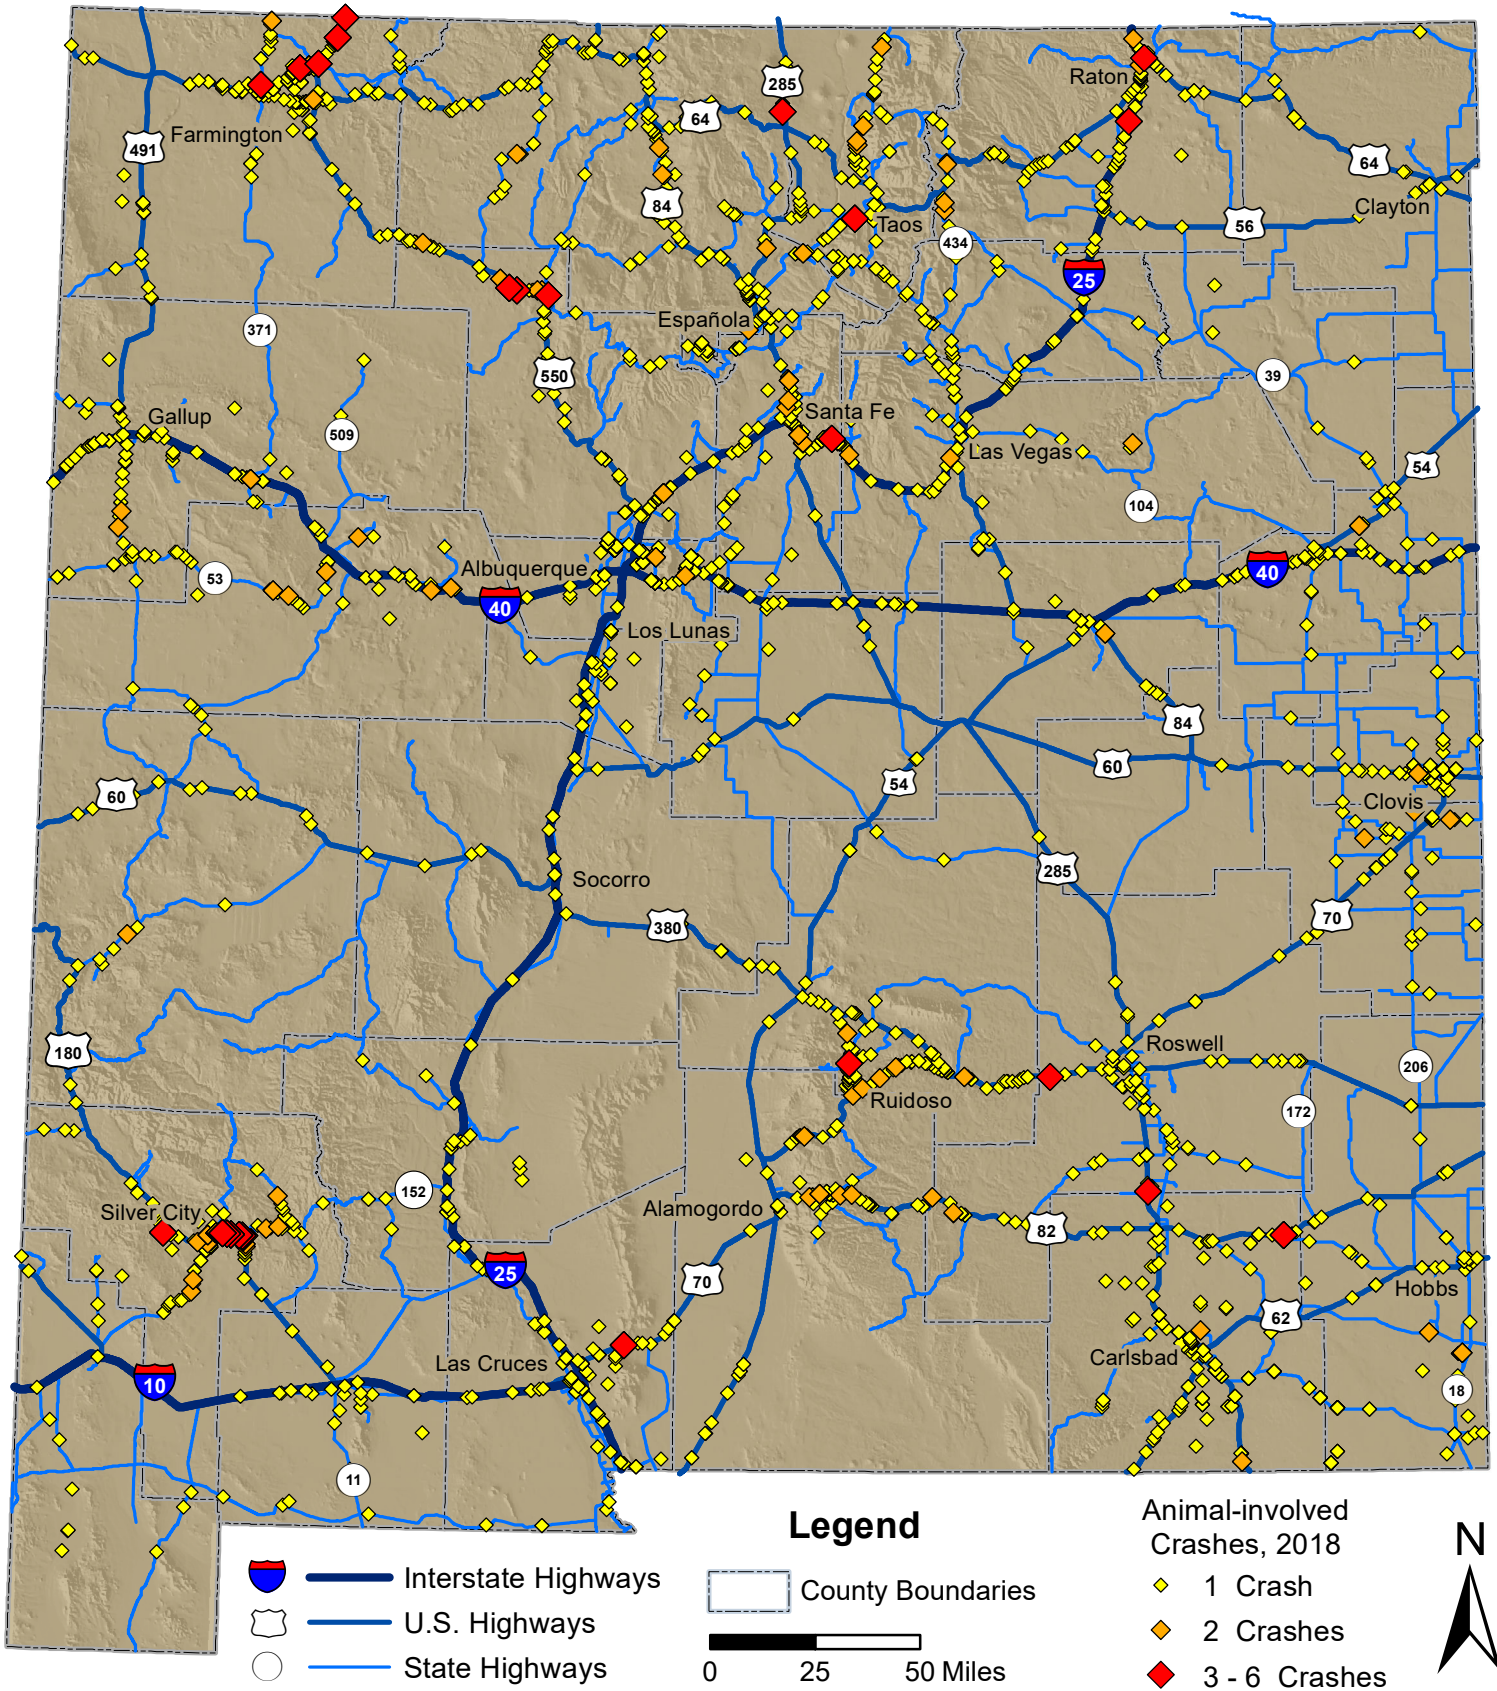

Animal-involved Crashes in New Mexico, 2018

Prepared for the New Mexico Department of Transportation,
 Traffic Safety Division, Traffic Records Bureau. Under Contract CO6093 by the
 University of New Mexico, Geospatial and Population Studies, Traffic Research Unit (TRU)
 tru.unm.edu October 2019 tru@unm.edu