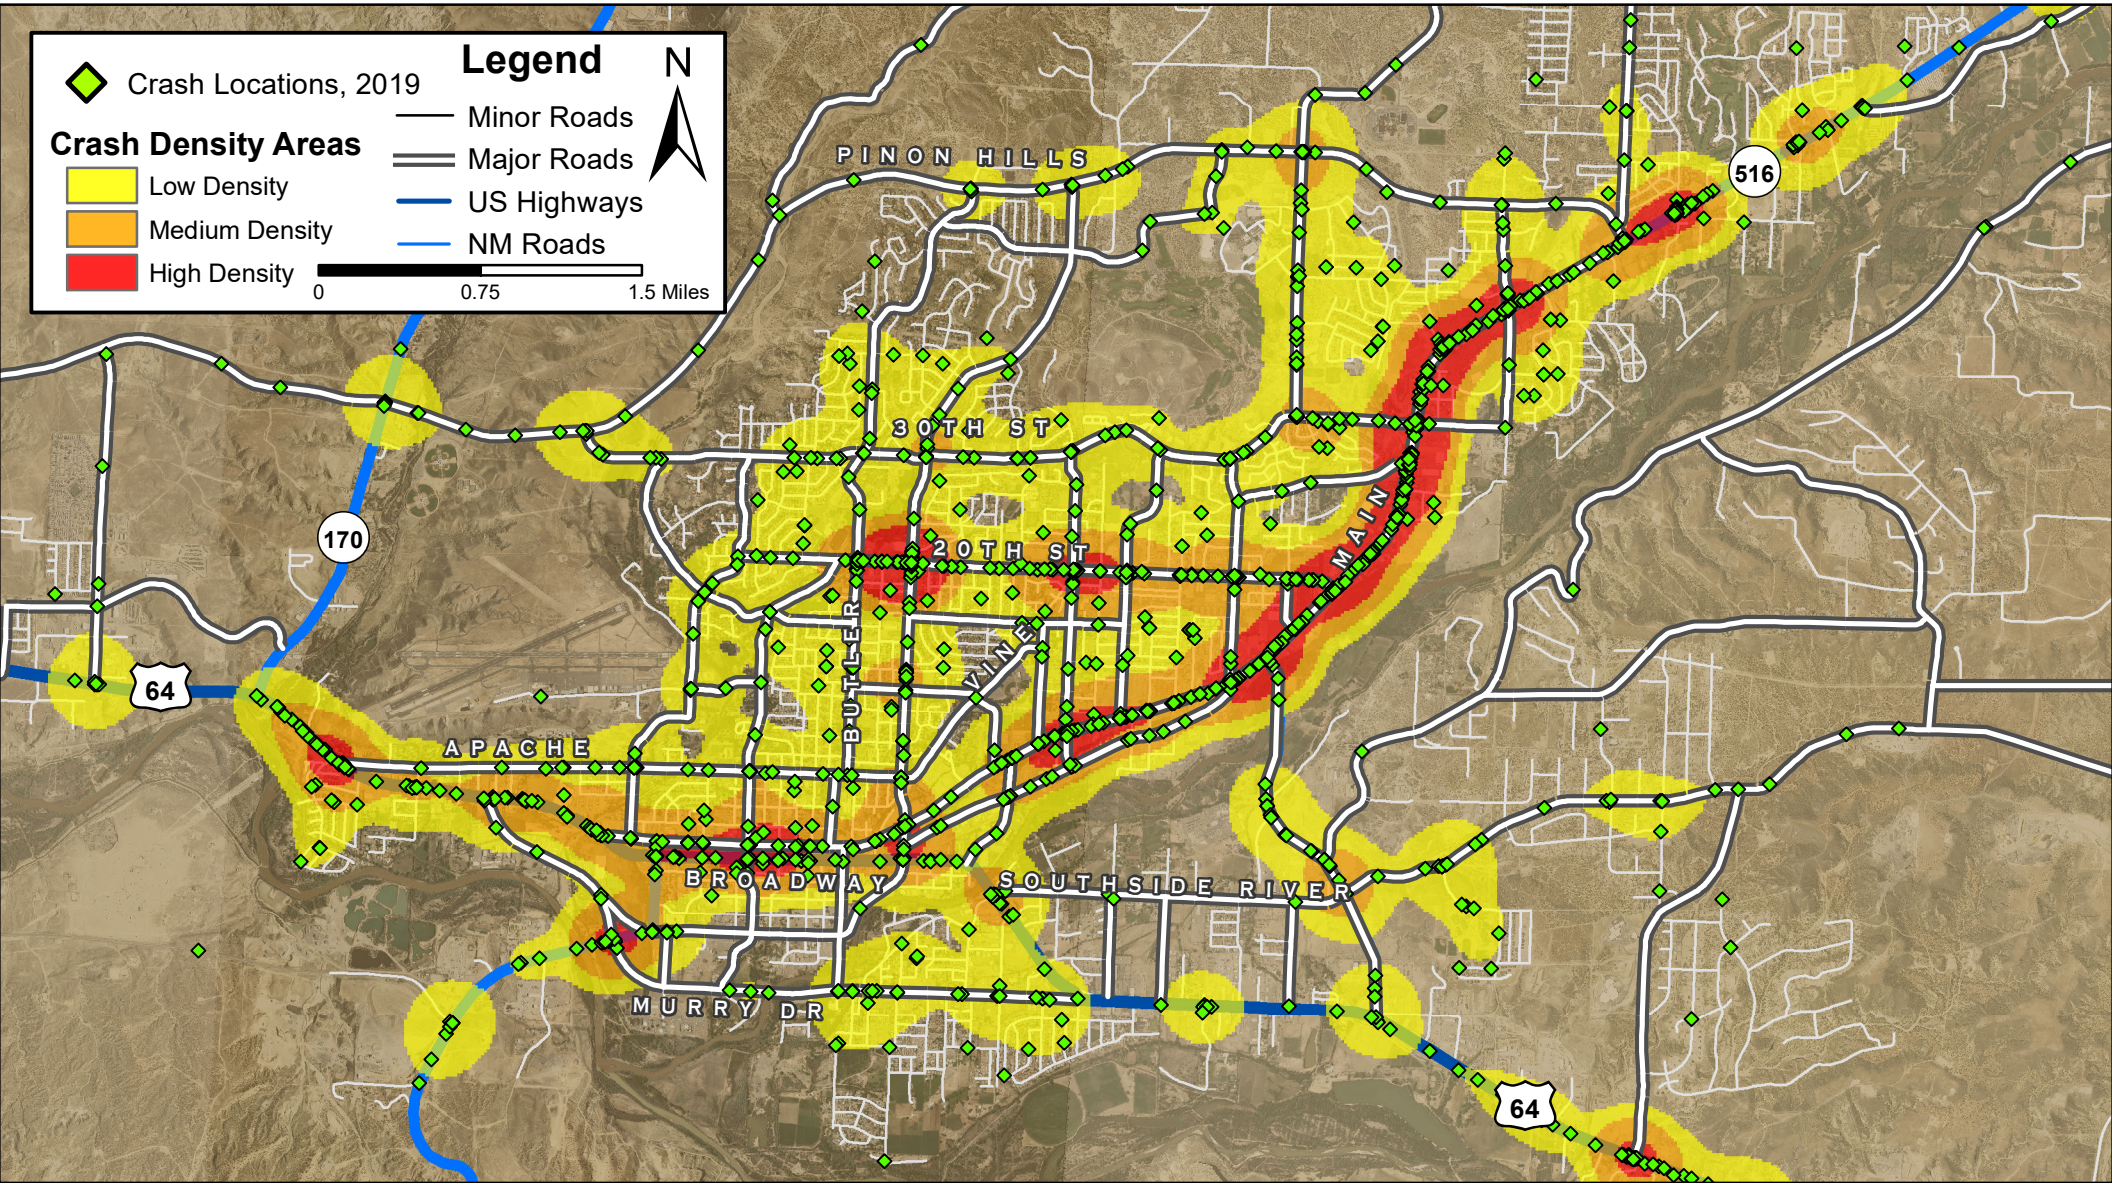

Density Map of All Crashes in Farmington, 2019

Prepared for the New Mexico Department of Transportation, Planning and Traffic Safety Divisions
Under Contract 6093 by the University of New Mexico
Geospatial and Population Studies Traffic Research Unit (TRU)
tru.unm.edu March 2021 tru@unm.edu