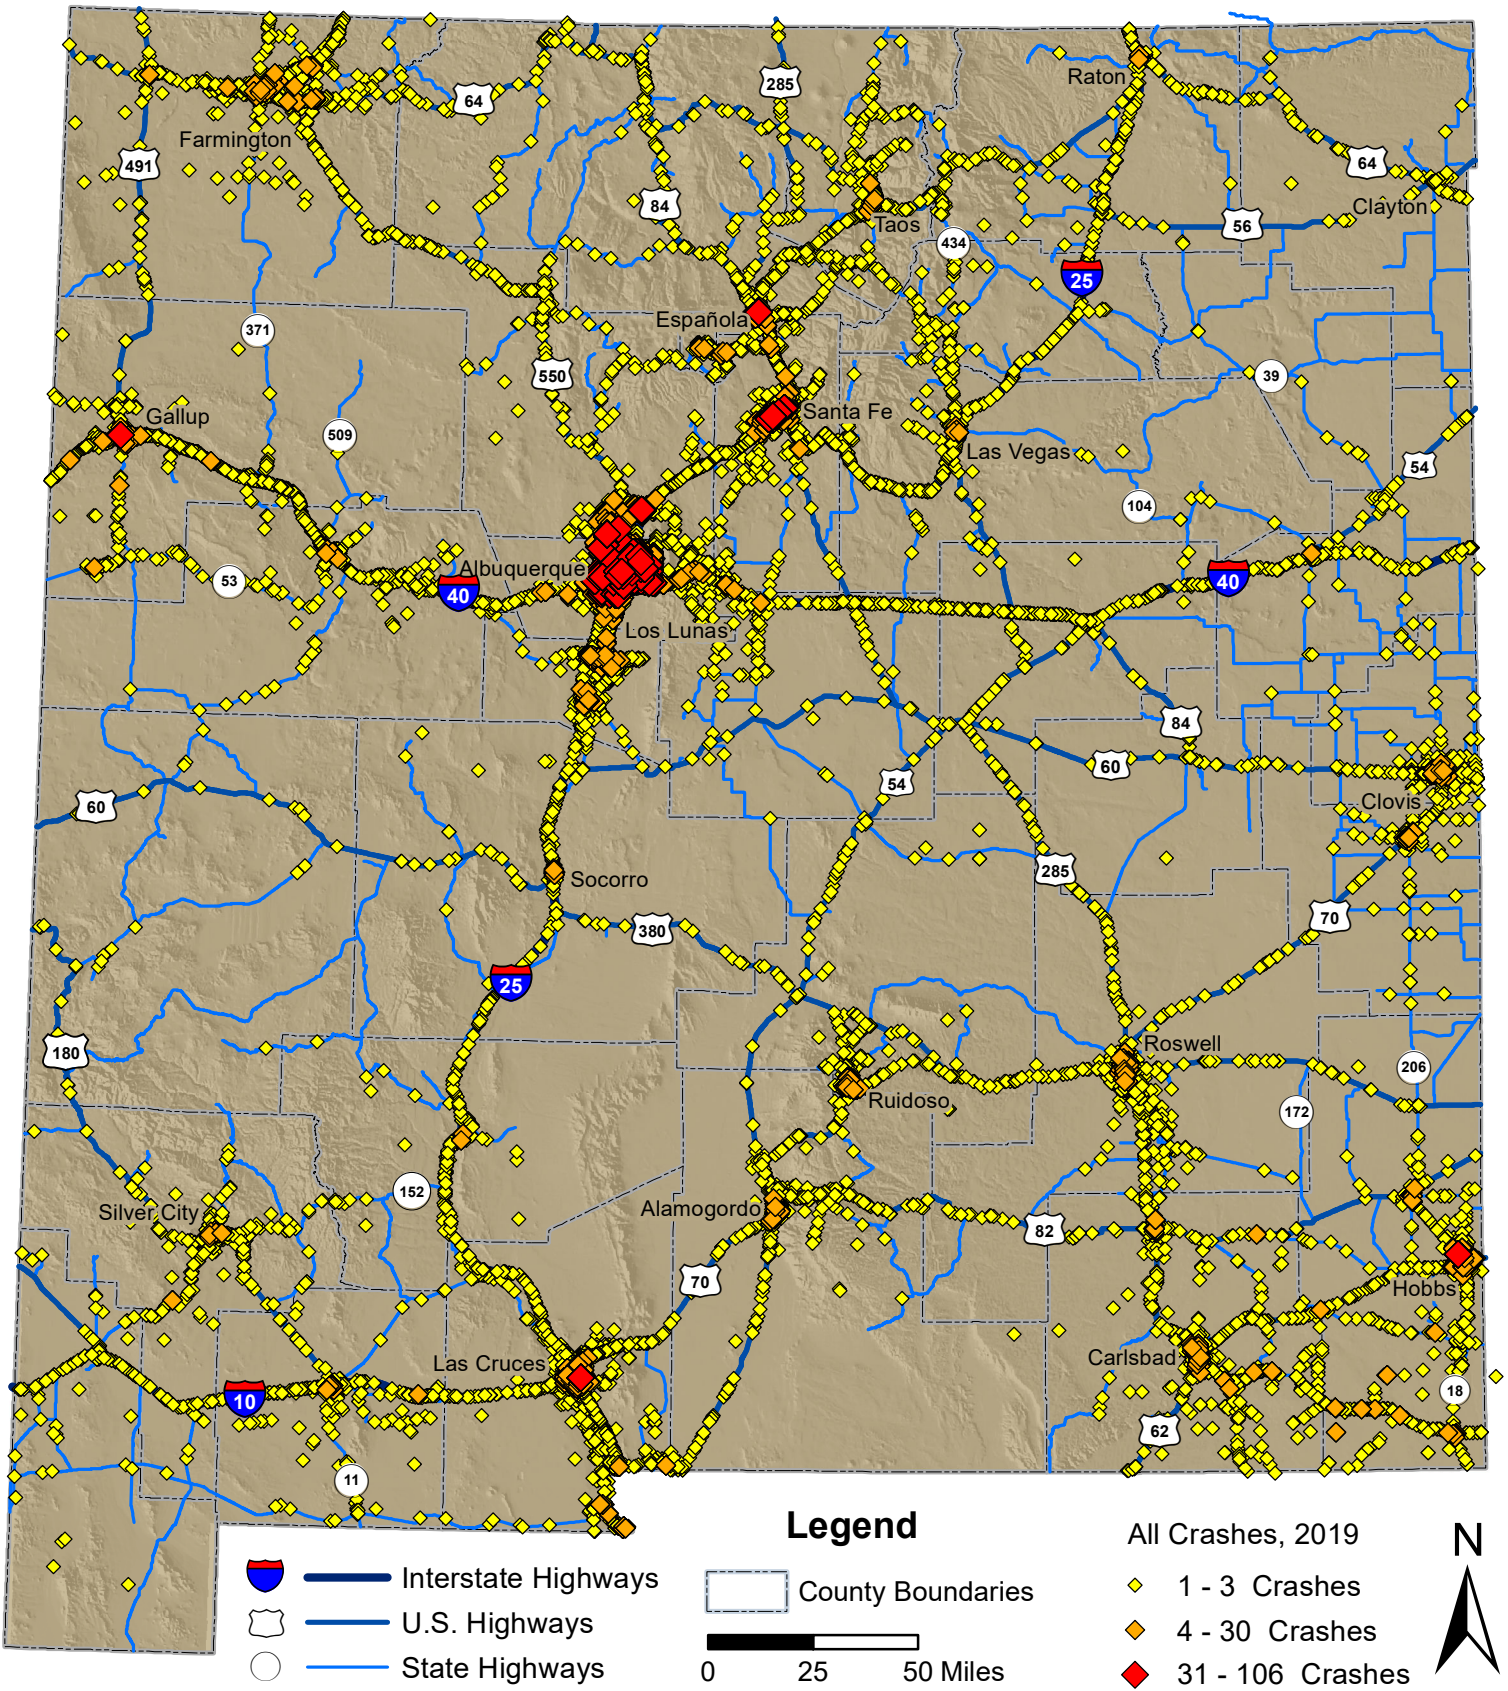

All Crashes in New Mexico, 2019

Prepared for the New Mexico Department of Transportation,
 Traffic Safety Division, Traffic Records Bureau. Under Contract CO6093 by the
 University of New Mexico, Geospatial and Population Studies, Traffic Research Unit (TRU)
tru.unm.edu March 2021 tru@unm.edu