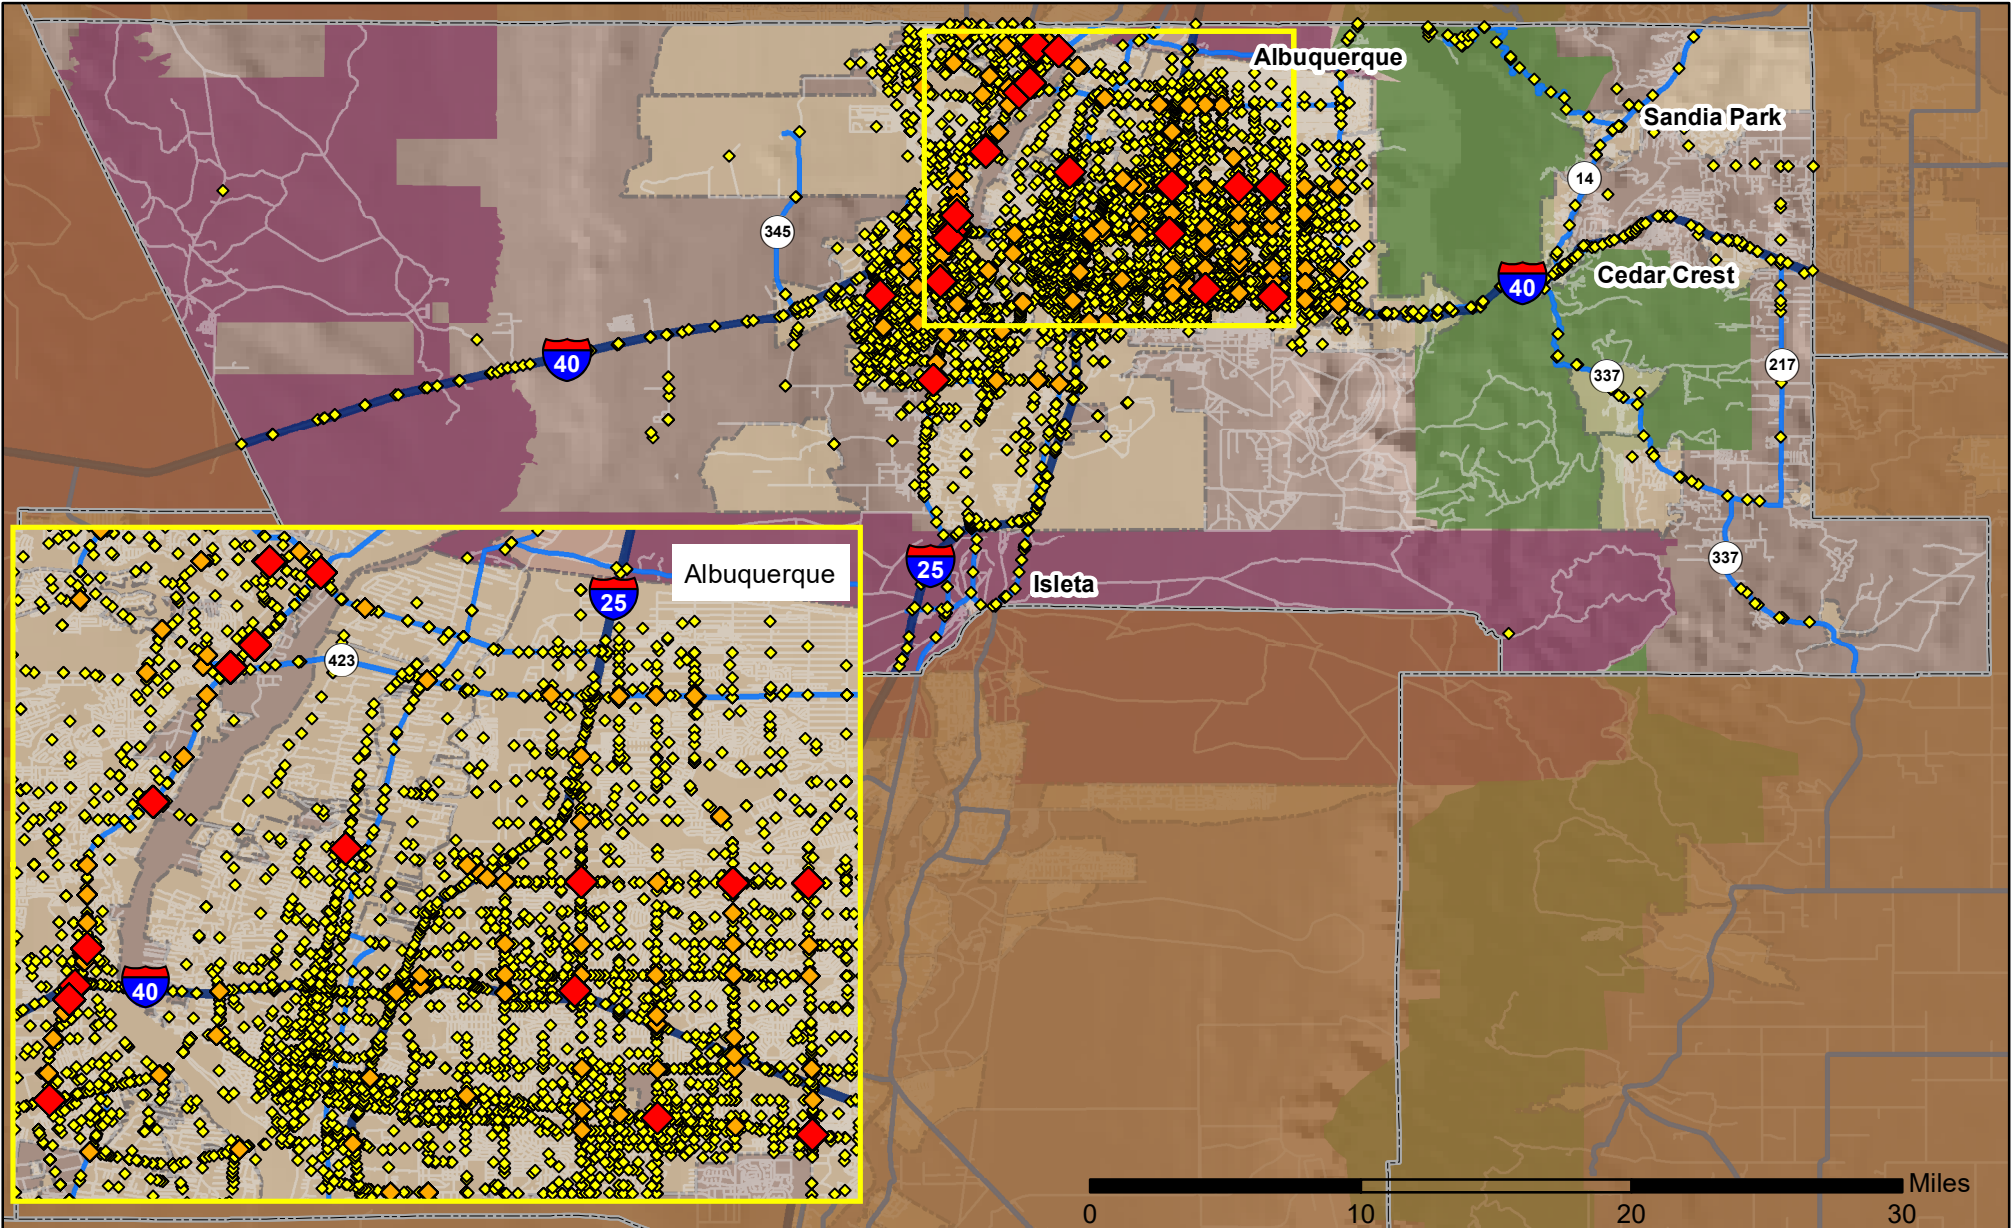

Crashes in Bernalillo County, New Mexico, 2020

Map created by the Traffic Research Unit, Geospatial & Population Studies at UNM

Legend

Data Source: NMDOT Crash File 2020
<http://tru.unm.edu> CO#6093 tru@unm.edu

- Forest & Wildlife Areas
- Reservations & Pueblos
- County Boundaries
- City Boundaries

- Interstate Highways
- U.S. Highways
- State Highways
- Streets & Roadways

- ### Crashes 2020
- 1 - 20 Crashes
 - 21 - 40 Crashes
 - 41 - 106 Crashes