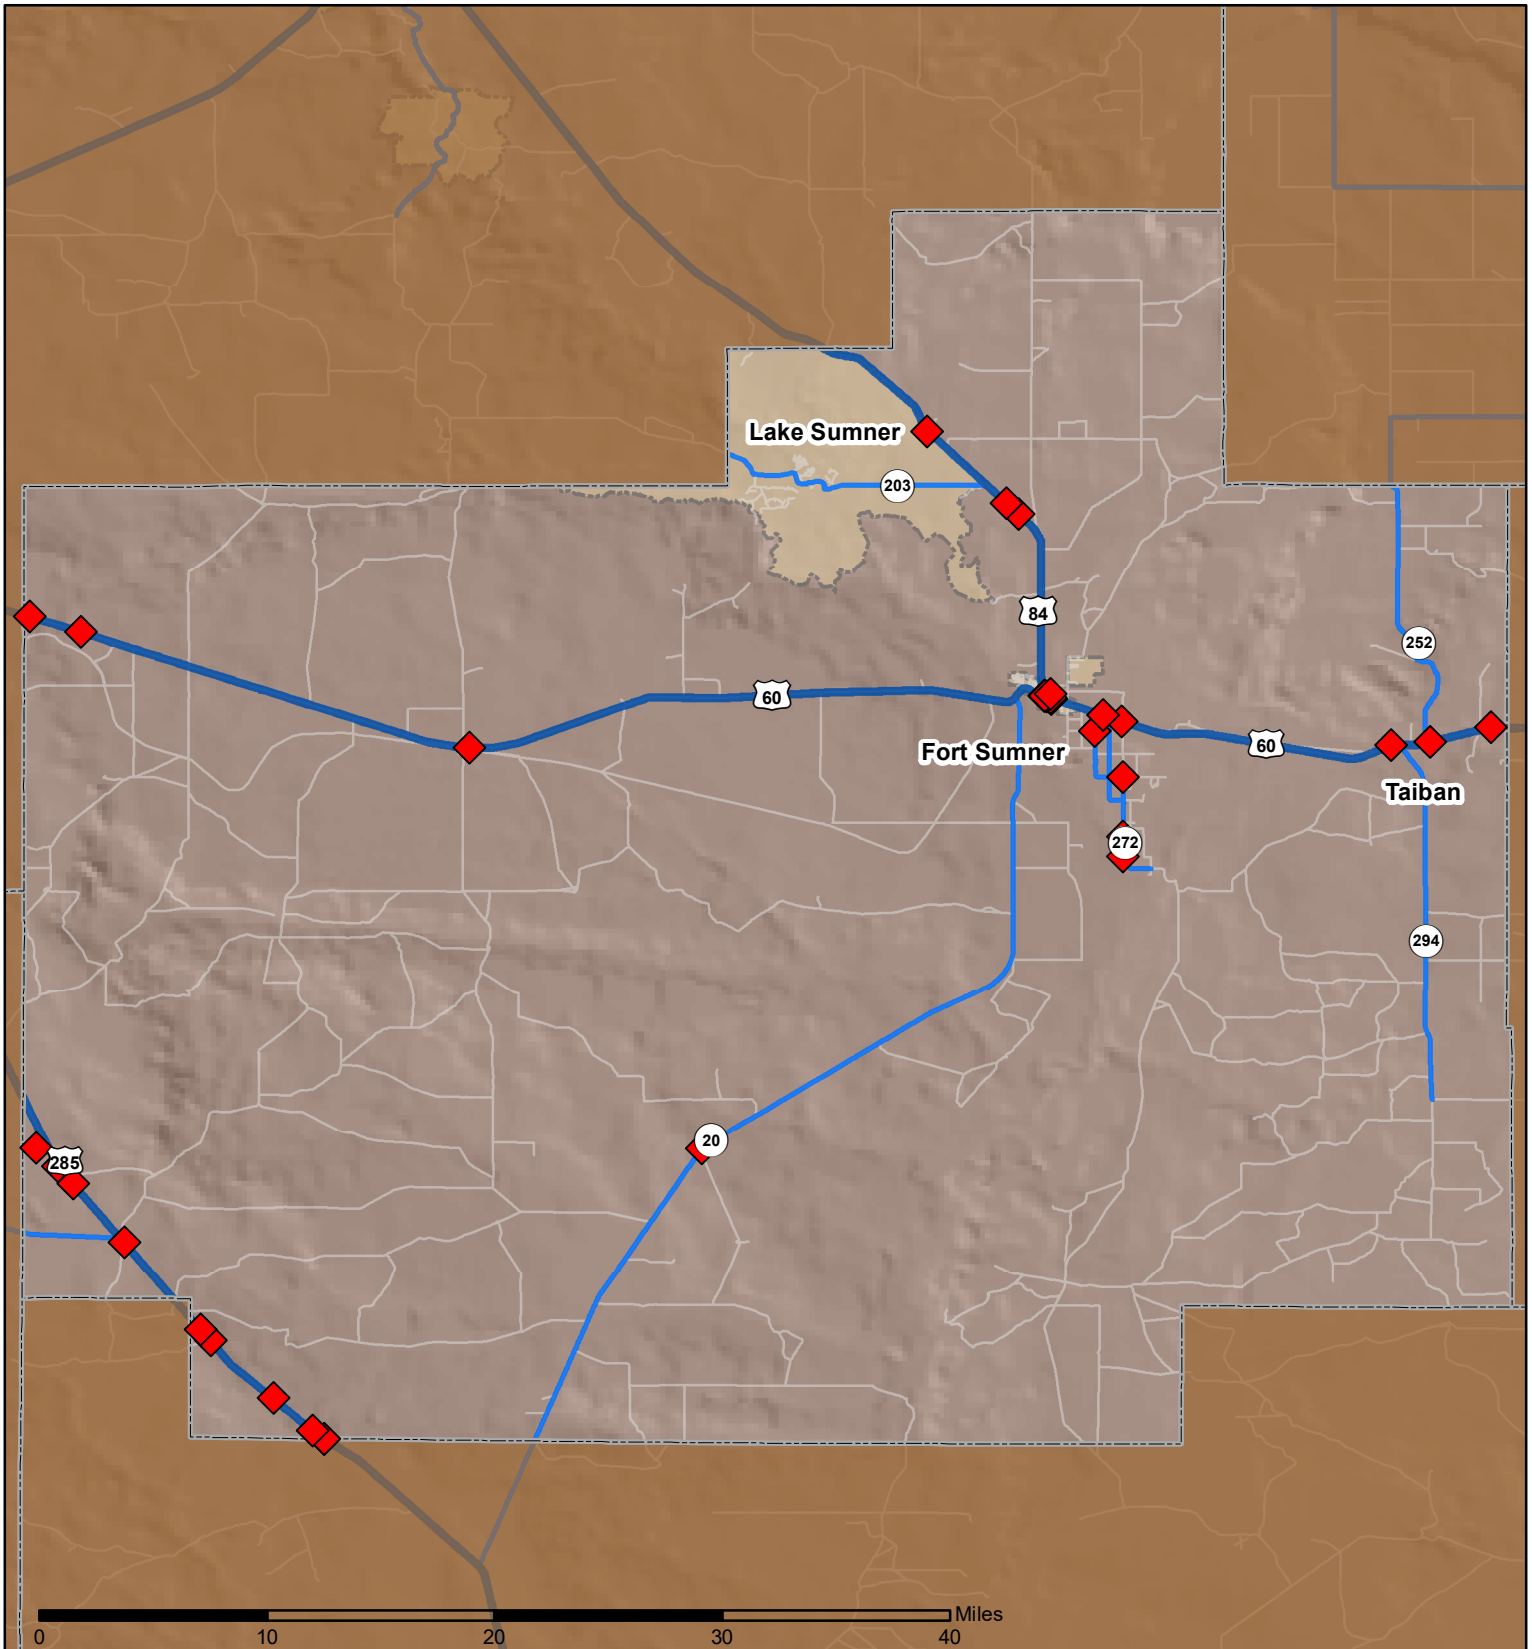

Crashes in De Baca County, New Mexico, 2020

Map created by the Traffic Research Unit, Geospatial & Population Studies at UNM

Legend

- Forest & Wildlife Areas
- Reservations & Pueblos
- County Boundaries
- City Boundaries
- Interstate Highways
- U.S. Highways
- State Highways
- Streets & Roadways

Crashes 2020

- 1 Crash

Data Source: NMDOT Crash File 2020
<http://tru.unm.edu> CO#6093 tru@unm.edu