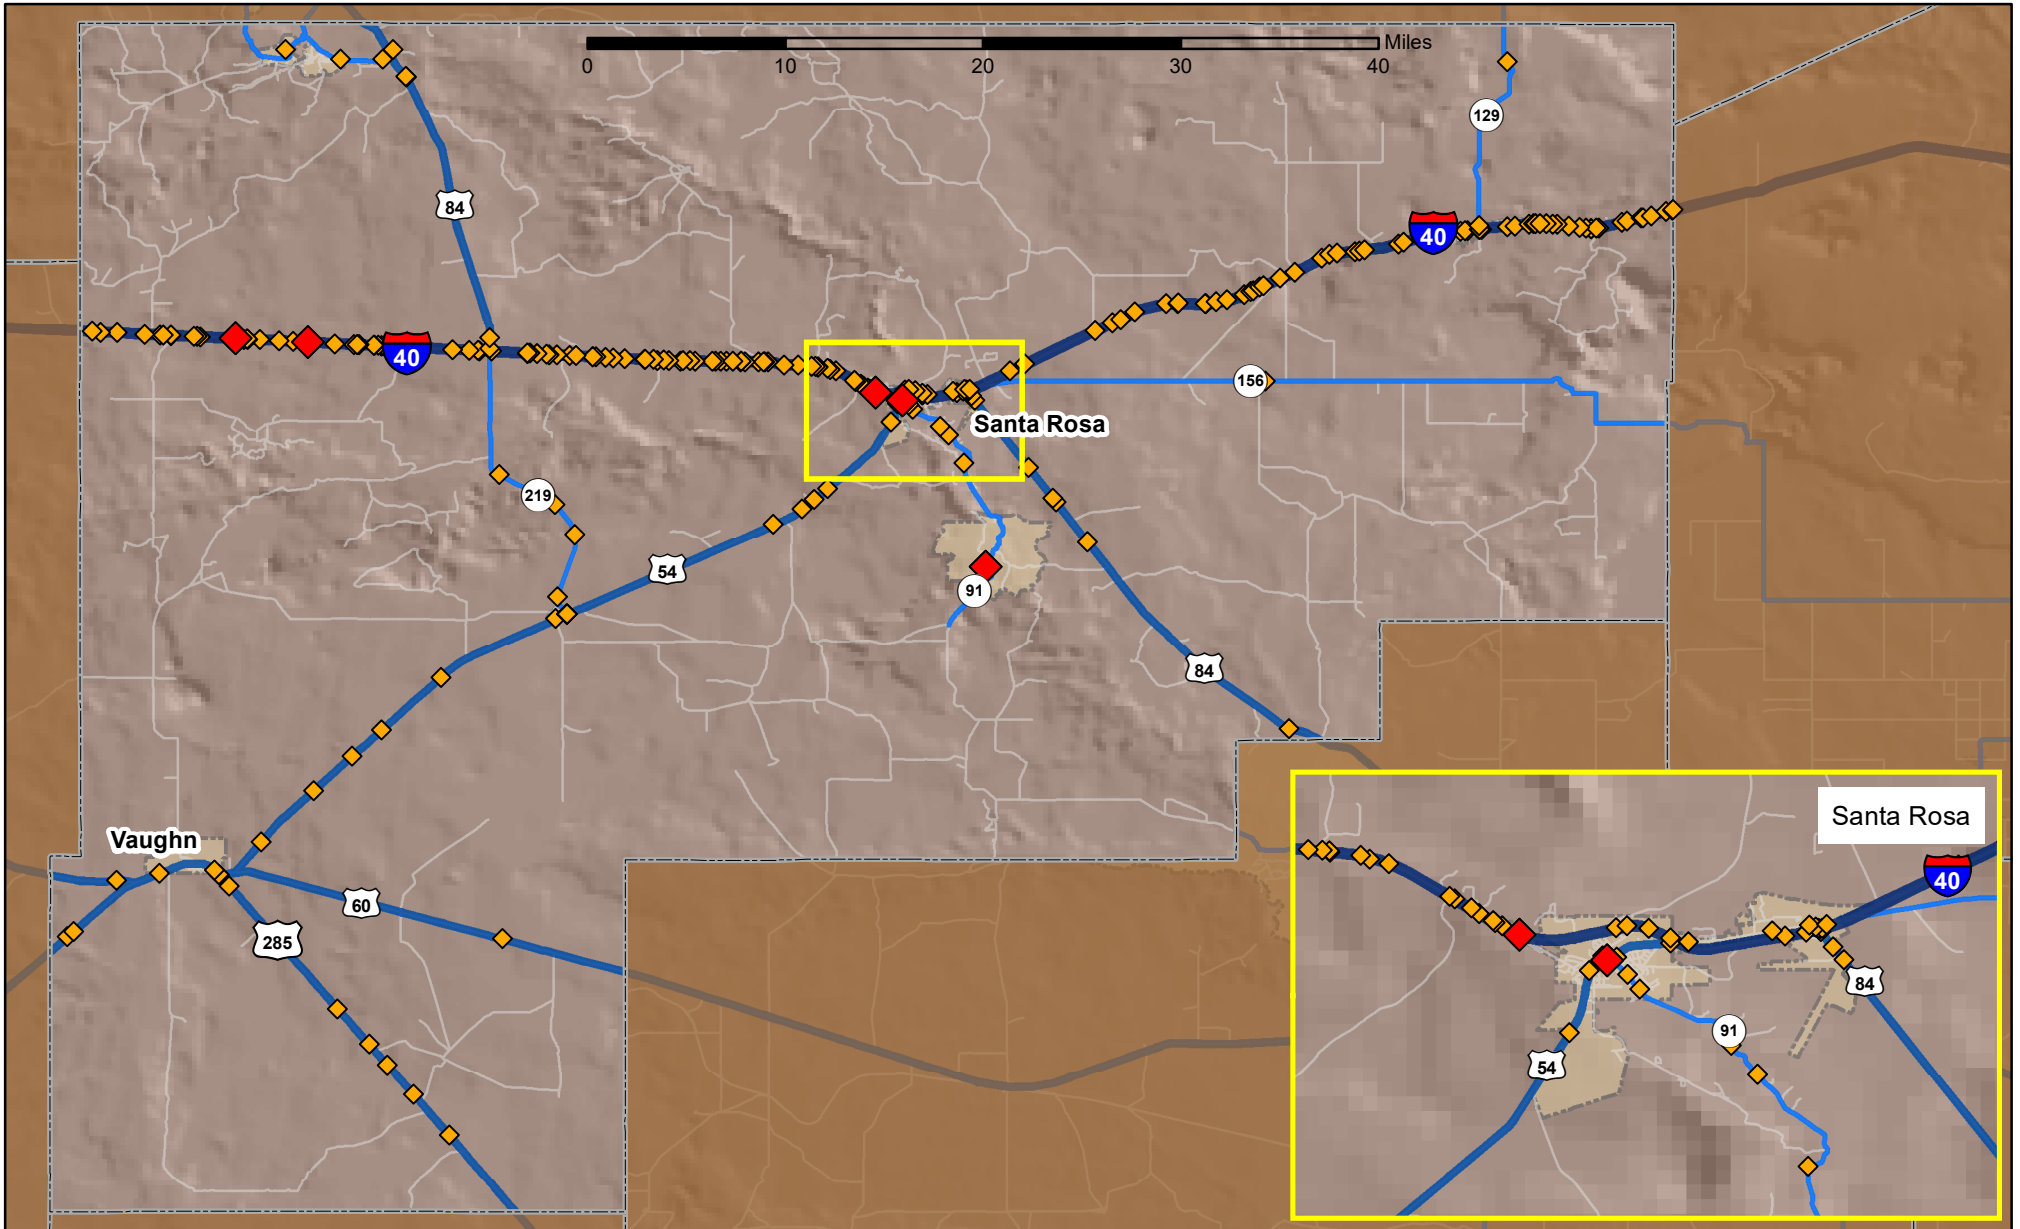

Crashes in Guadalupe County, New Mexico, 2020

Map created by the Traffic Research Unit, Geospatial & Population Studies at UNM

Legend

Data Source: NMDOT Crash File 2020
<http://tru.unm.edu> CO#6093 tru@unm.edu

- Forest & Wildlife Areas
- Reservations & Pueblos
- County Boundaries
- City Boundaries

- Interstate Highways
- U.S. Highways
- State Highways
- Streets & Roadways

Crashes 2020

- 1 Crash
- 2 Crashes