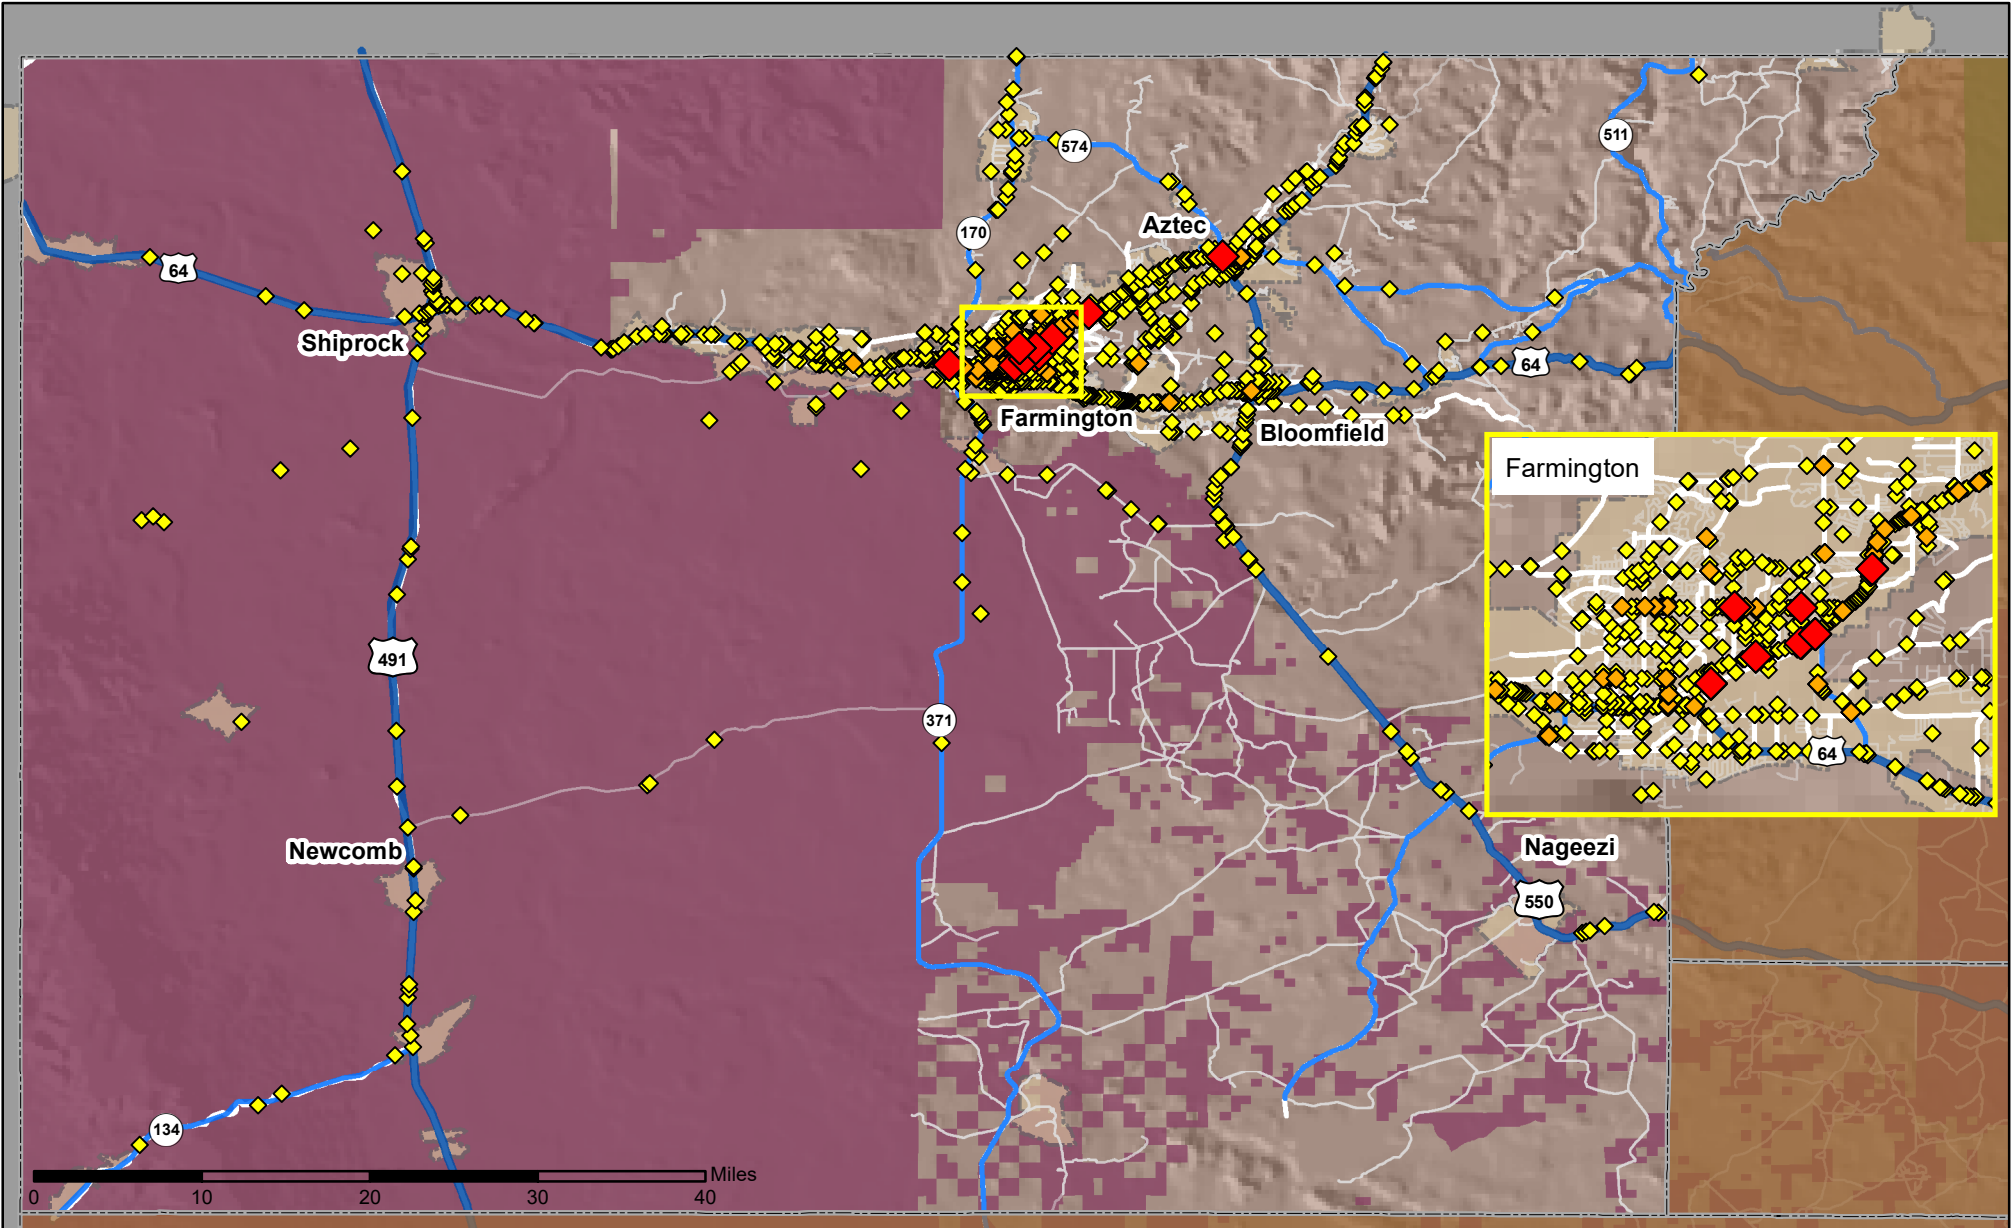

Crashes in San Juan County, New Mexico, 2020

Map created by the Traffic Research Unit, Geospatial & Population Studies at UNM

Legend

Data Source: NMDOT Crash File 2020
<http://tru.unm.edu> CO#6093 tru@unm.edu

- Forest & Wildlife Areas
- Reservations & Pueblos
- County Boundaries
- City Boundaries

- Interstate Highways
- U.S. Highways
- State Highways
- Streets & Roadways

Crashes 2020

- 1 - 2 Crashes
- 3 - 4 Crashes
- 5 - 7 Crashes