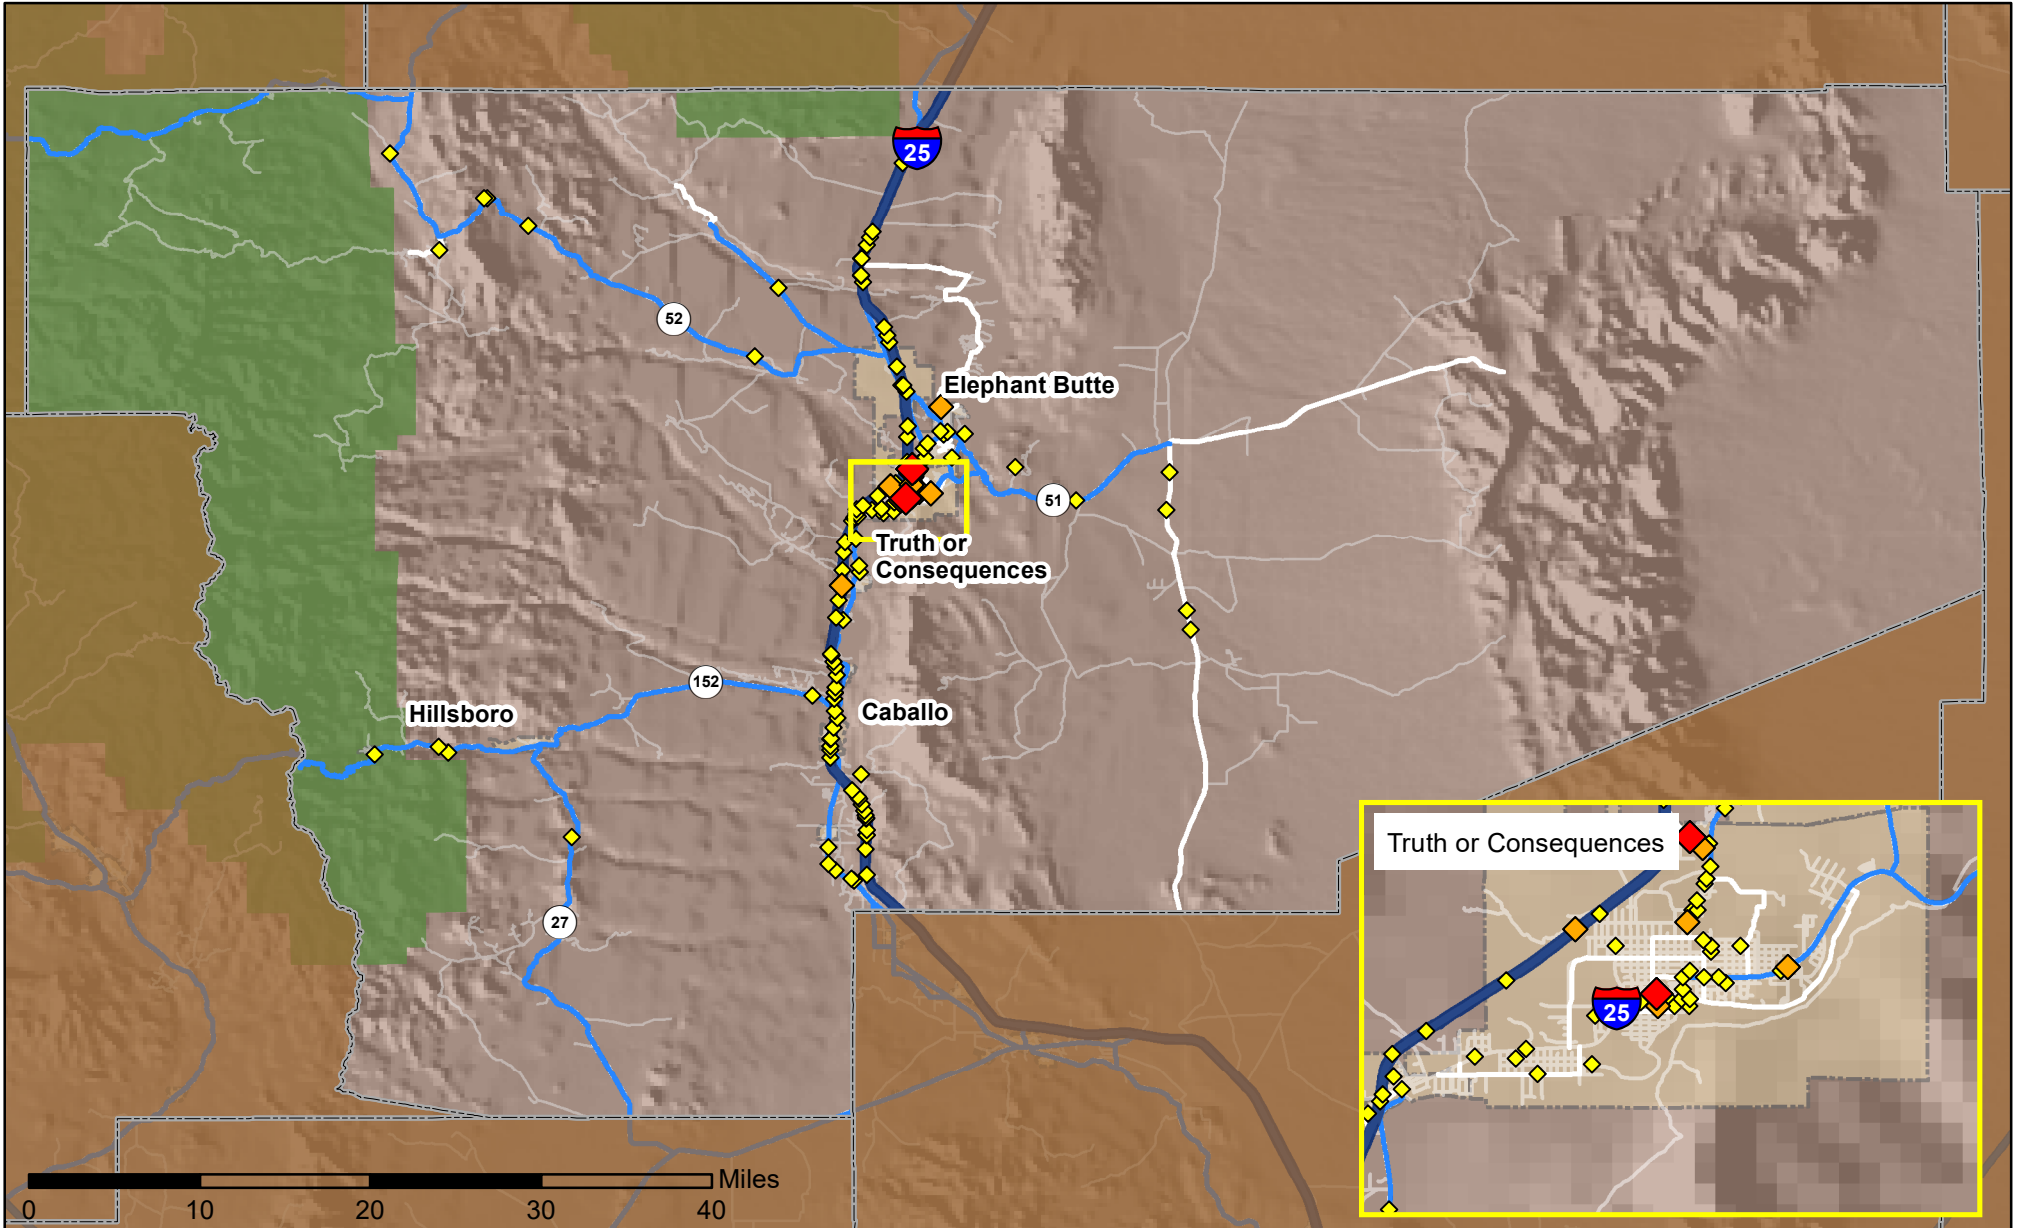

Crashes in Sierra County, New Mexico, 2020

Map created by the Traffic Research Unit, Geospatial & Population Studies at UNM

Legend

Data Source: NMDOT Crash File 2020
<http://tru.unm.edu> CO#6093 tru@unm.edu

- Forest & Wildlife Areas
- Reservations & Pueblos
- County Boundaries
- City Boundaries

- Interstate Highways
- U.S. Highways
- State Highways
- Streets & Roadways

Crashes 2020

- 1 Crash
- 2 Crashes
- 3 - 4 Crashes