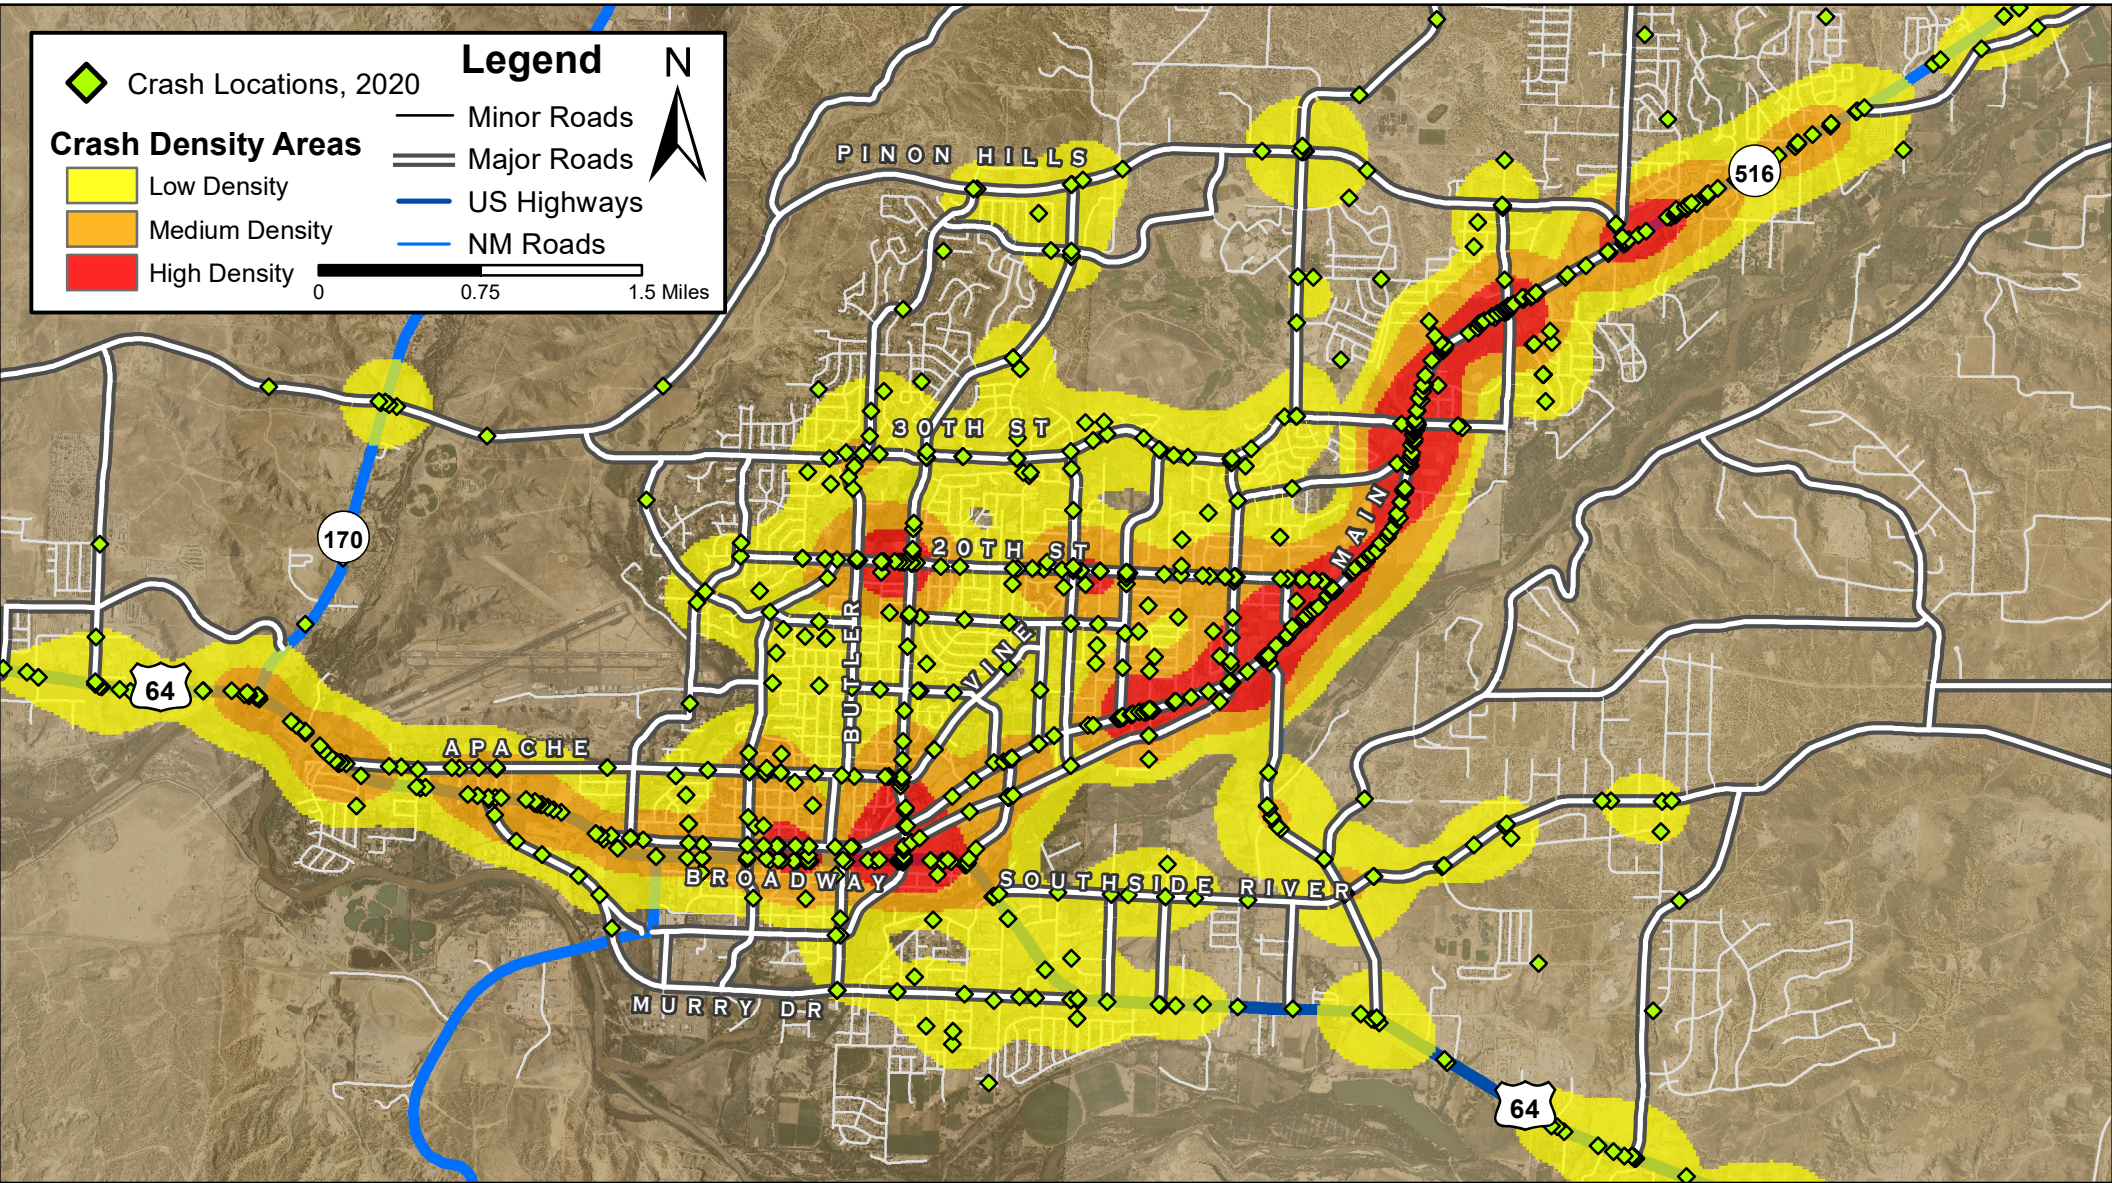

Density Map of All Crashes in Farmington, 2020

Prepared for the New Mexico Department of Transportation, Planning and Traffic Safety Divisions
Under Contract 6093 by the University of New Mexico
Geospatial and Population Studies Traffic Research Unit (TRU)
tru.unm.edu November 2021 tru@unm.edu