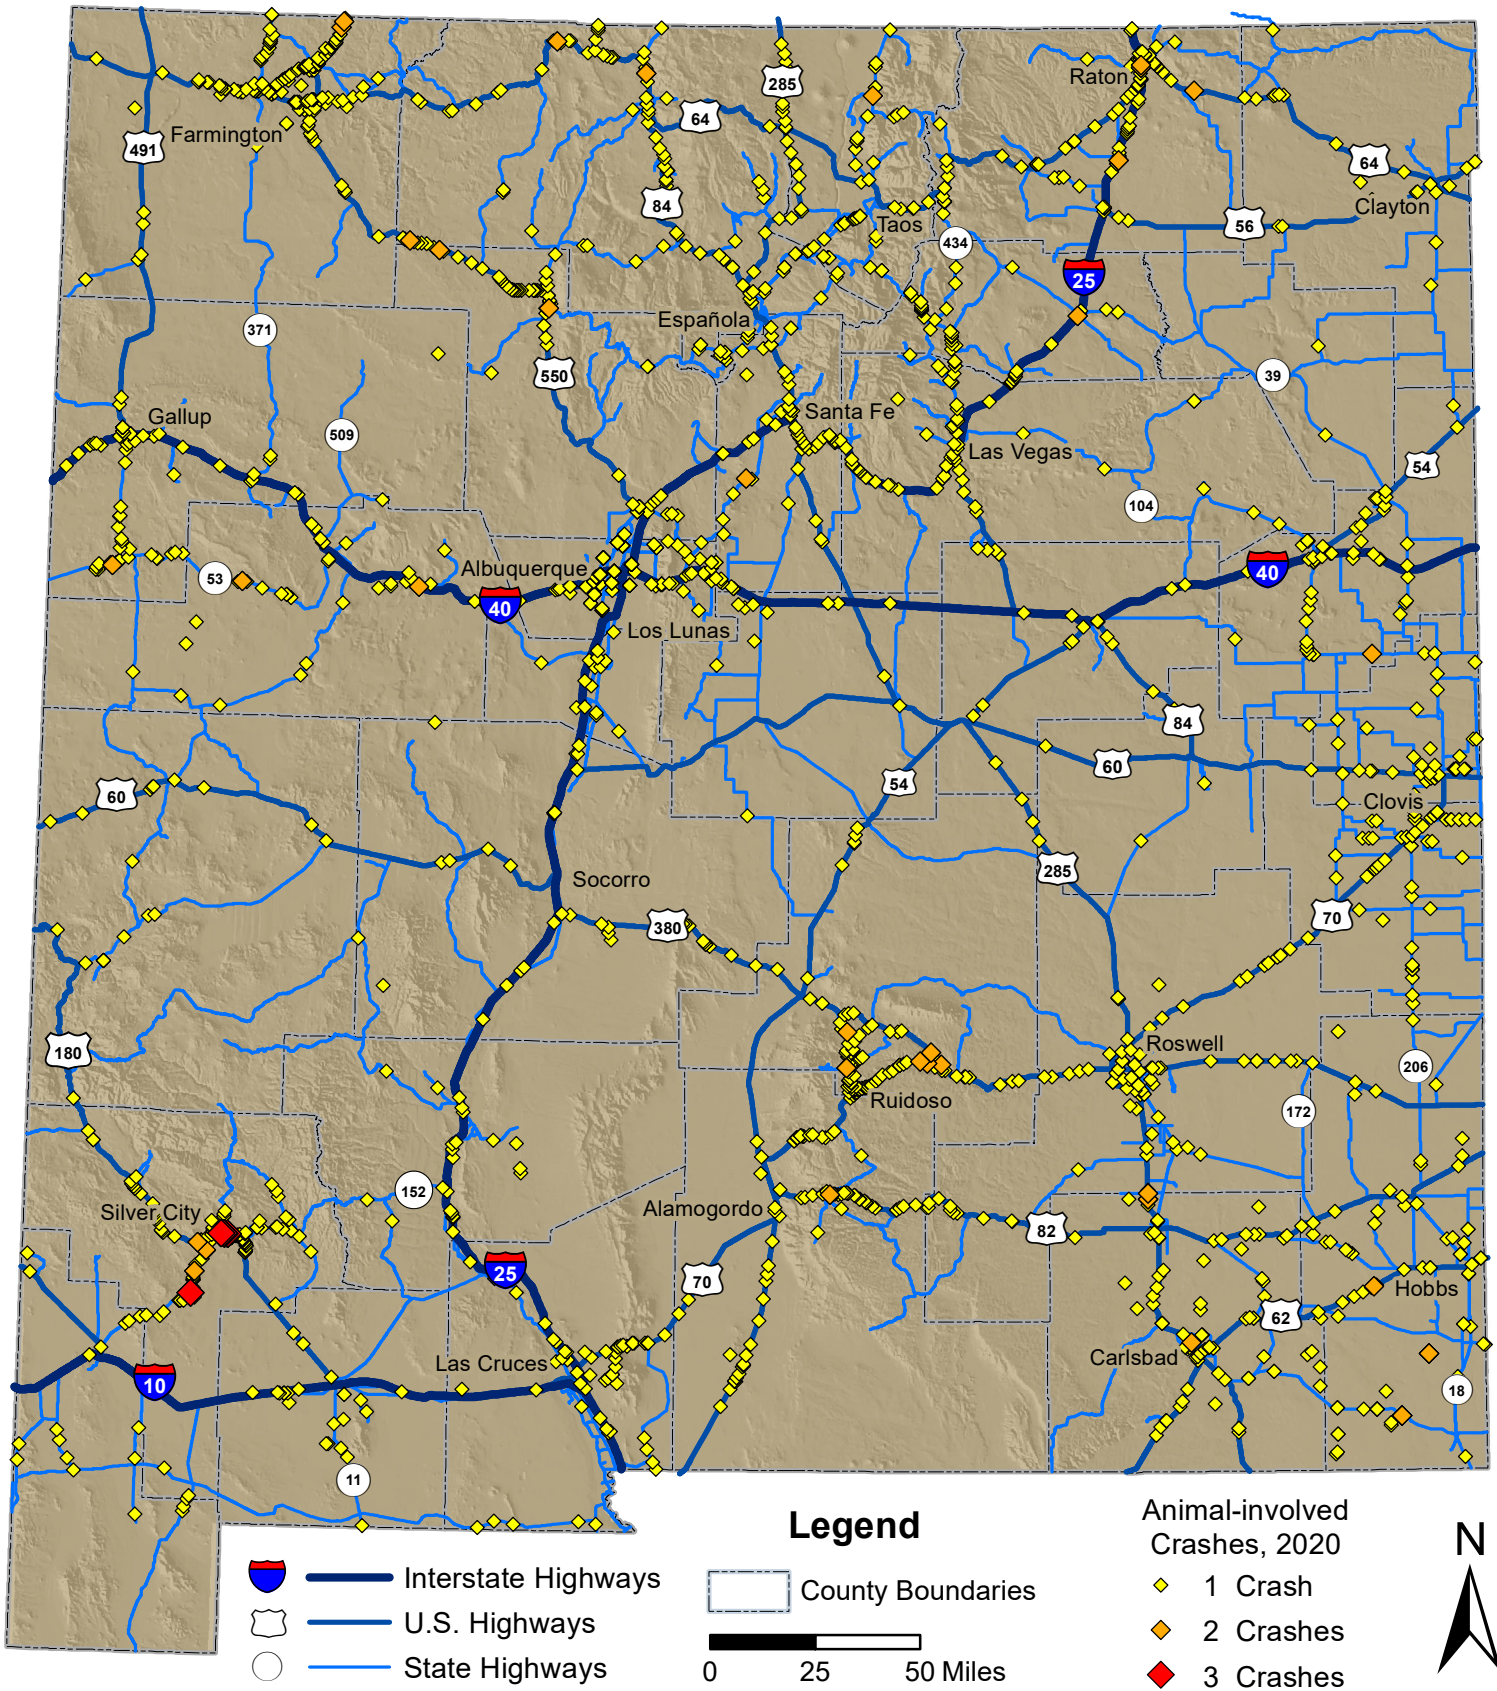

Animal-involved Crashes in New Mexico, 2020

Prepared for the New Mexico Department of Transportation,
 Traffic Safety Division, Traffic Records Bureau. Under Contract CO6093 by the
 University of New Mexico, Geospatial and Population Studies, Traffic Research Unit (TRU)
tru.unm.edu November 2021 tru@unm.edu