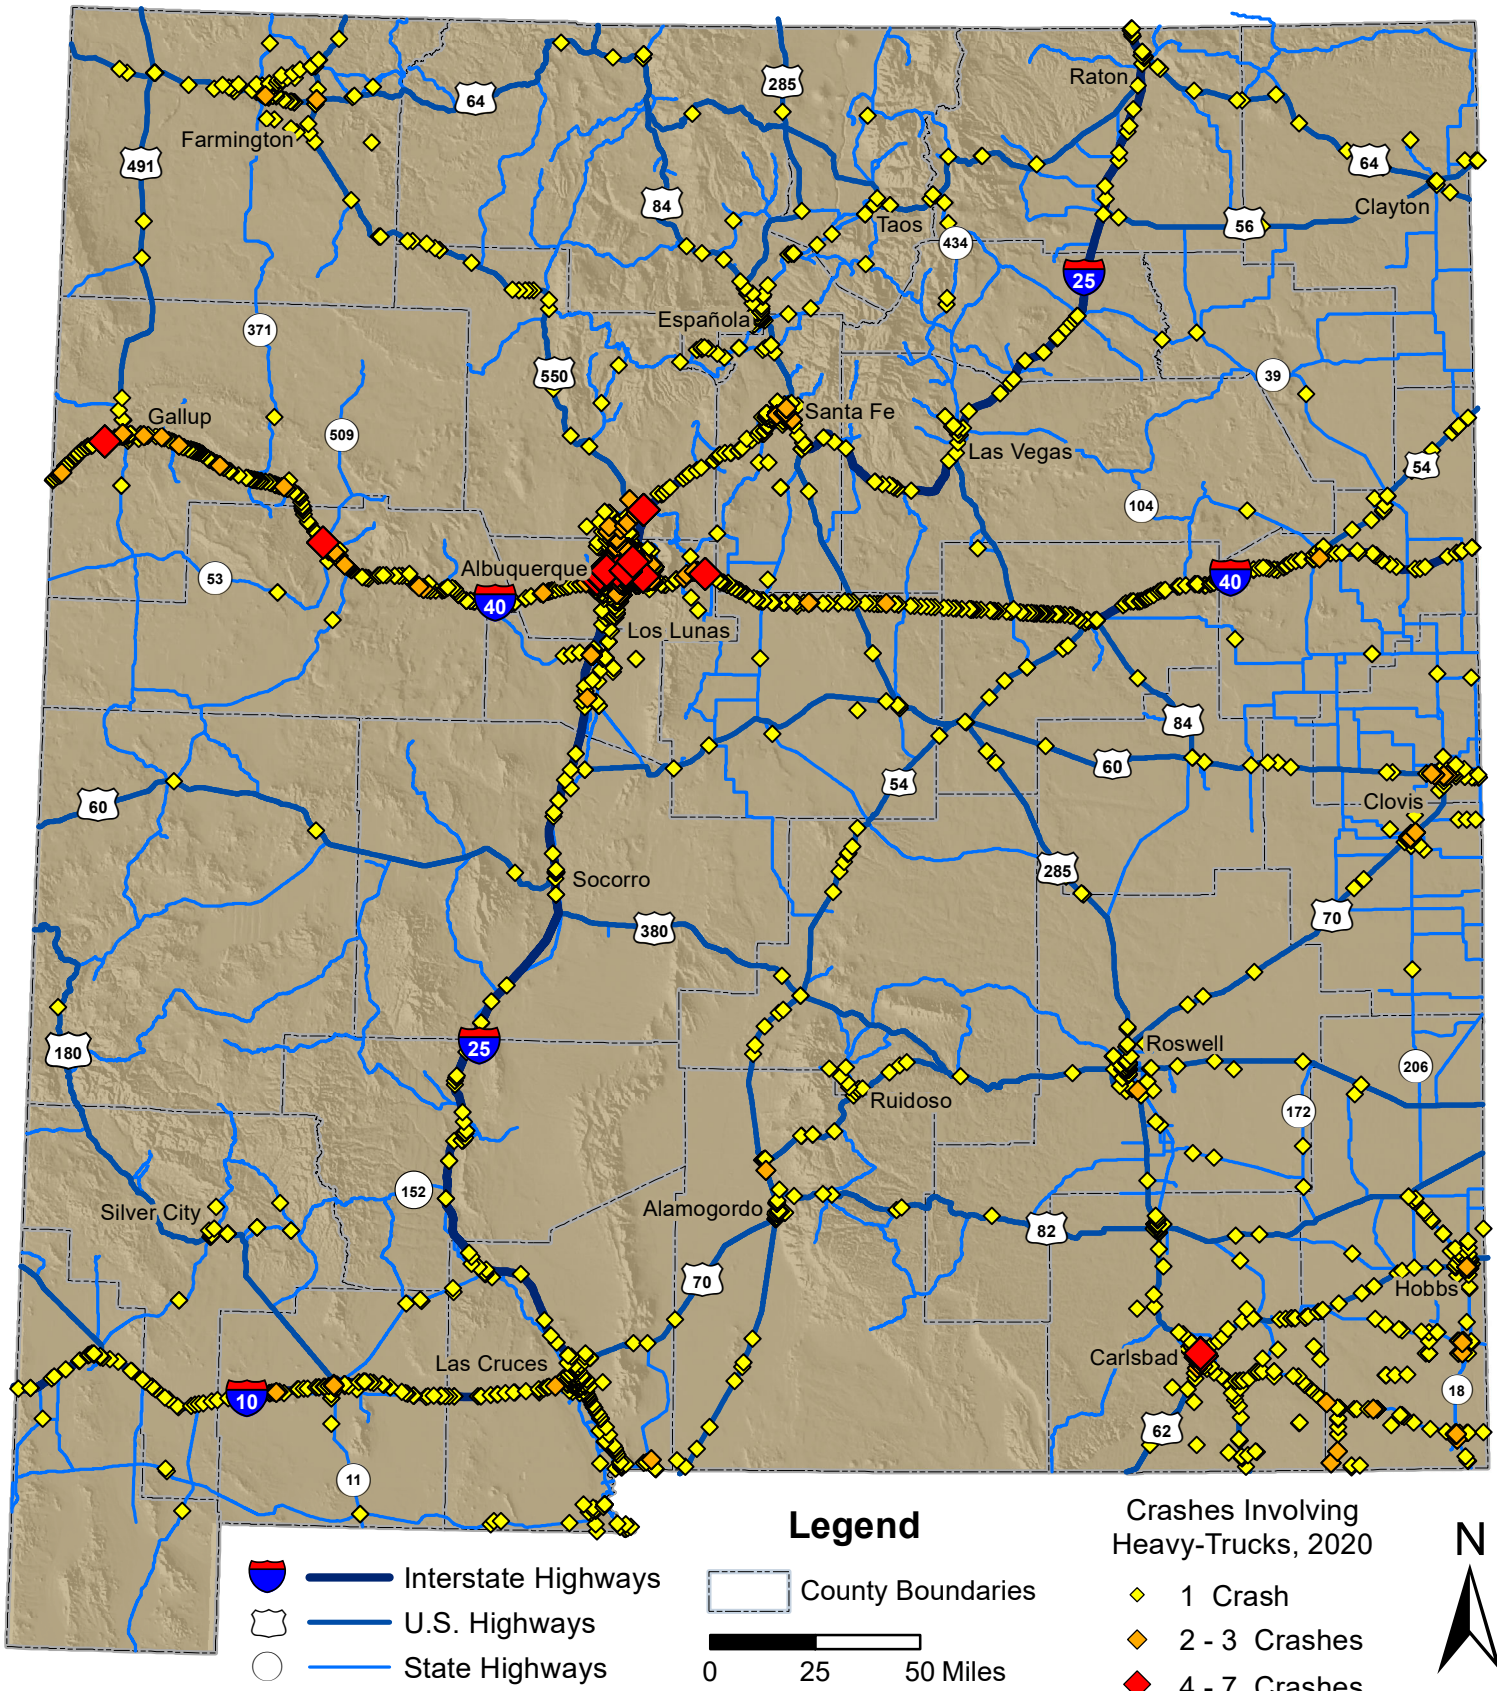

Crashes Involving Heavy-Trucks in New Mexico, 2020

Prepared for the New Mexico Department of Transportation,
 Traffic Safety Division, Traffic Records Bureau. Under Contract CO6093 by the
 University of New Mexico, Geospatial and Population Studies, Traffic Research Unit (TRU)
tru.unm.edu November 2021 tru@unm.edu