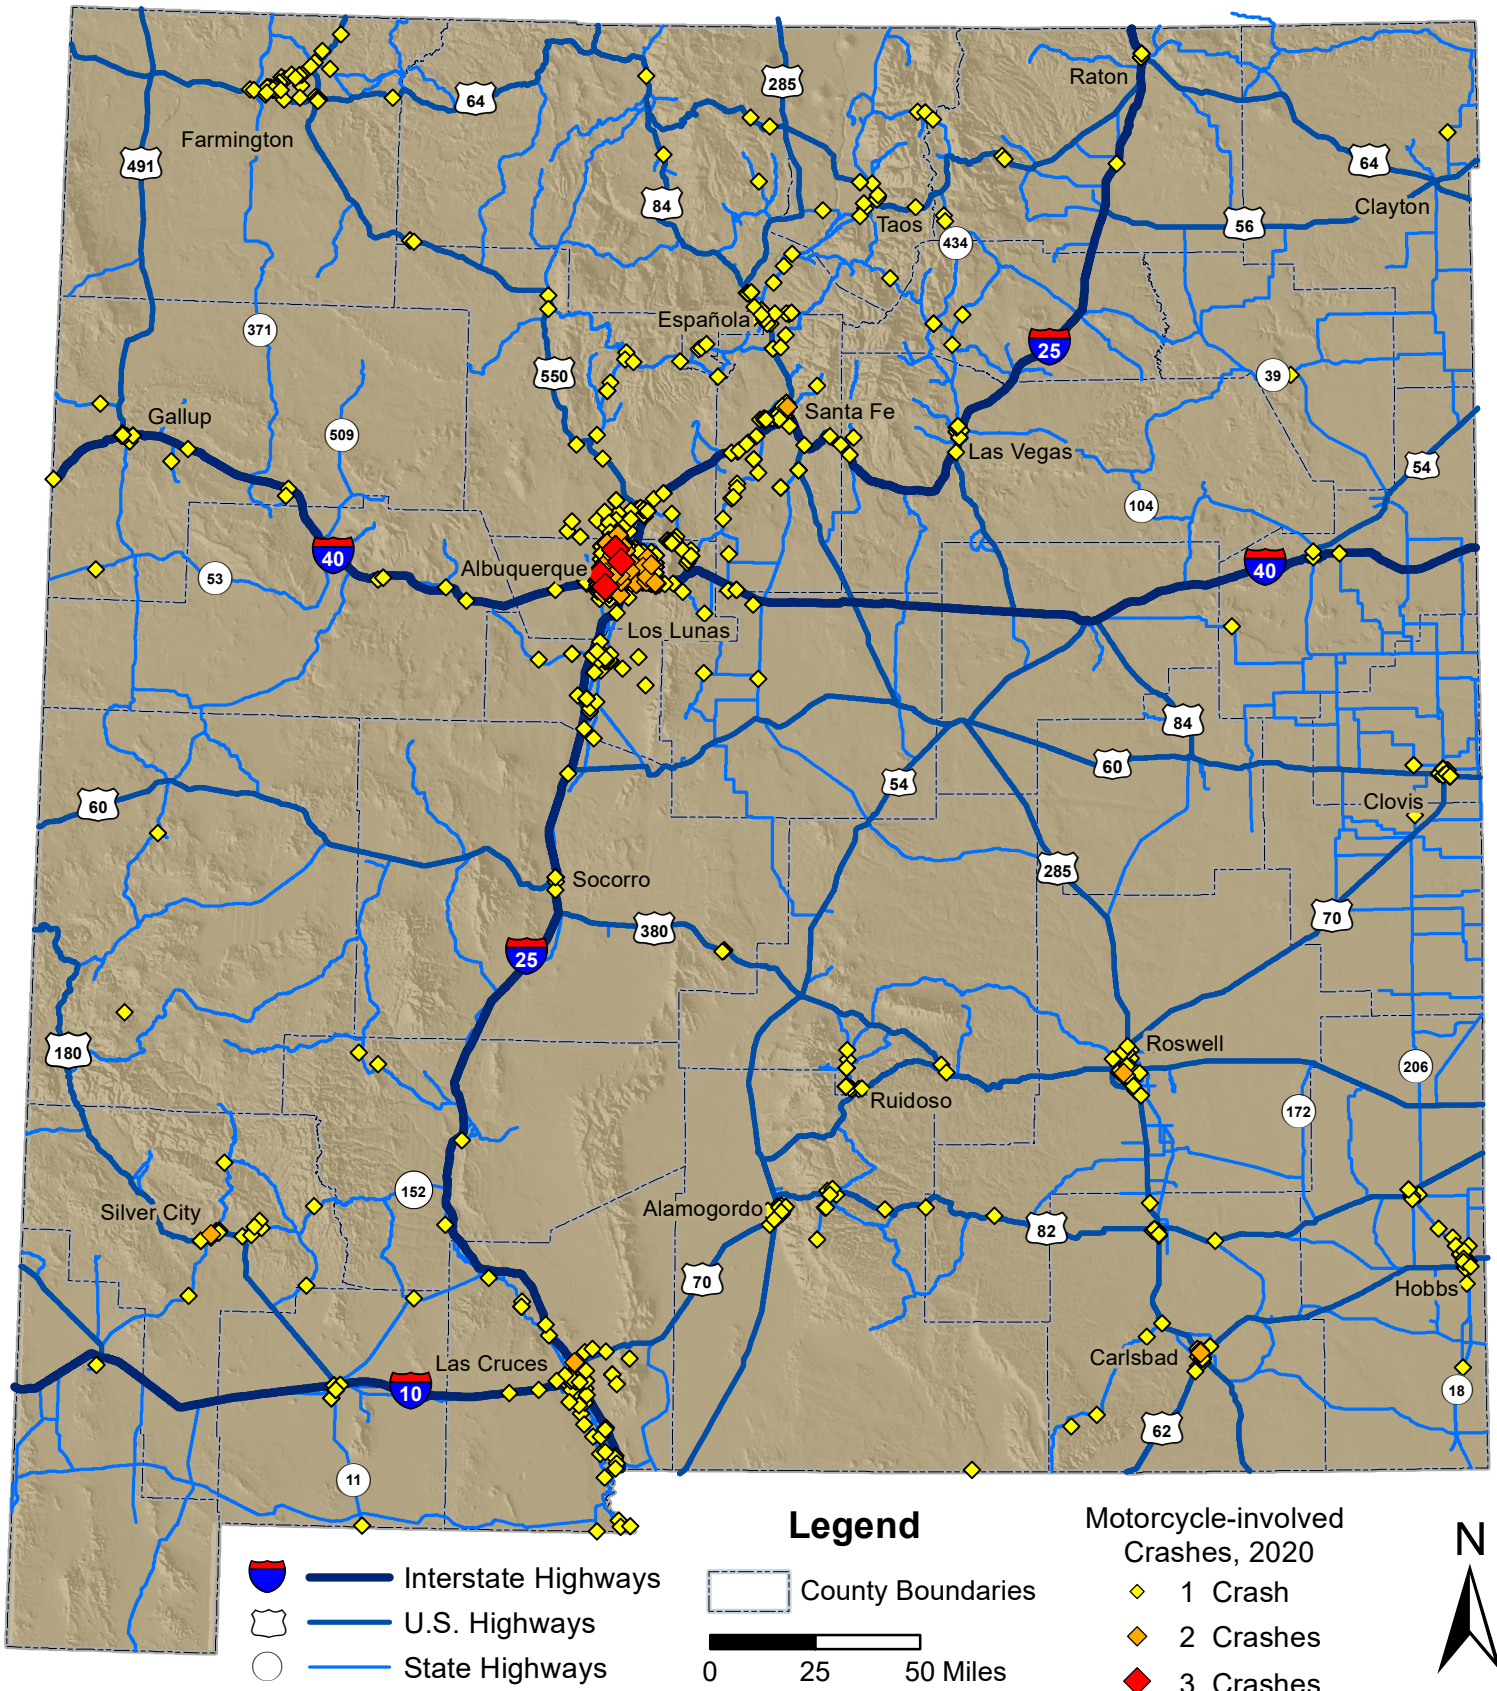

Motorcycle-involved Crashes in New Mexico, 2020

Prepared for the New Mexico Department of Transportation,
 Traffic Safety Division, Traffic Records Bureau. Under Contract CO6093 by the
 University of New Mexico, Geospatial and Population Studies, Traffic Research Unit (TRU)
tru.unm.edu April 2022 tru@unm.edu