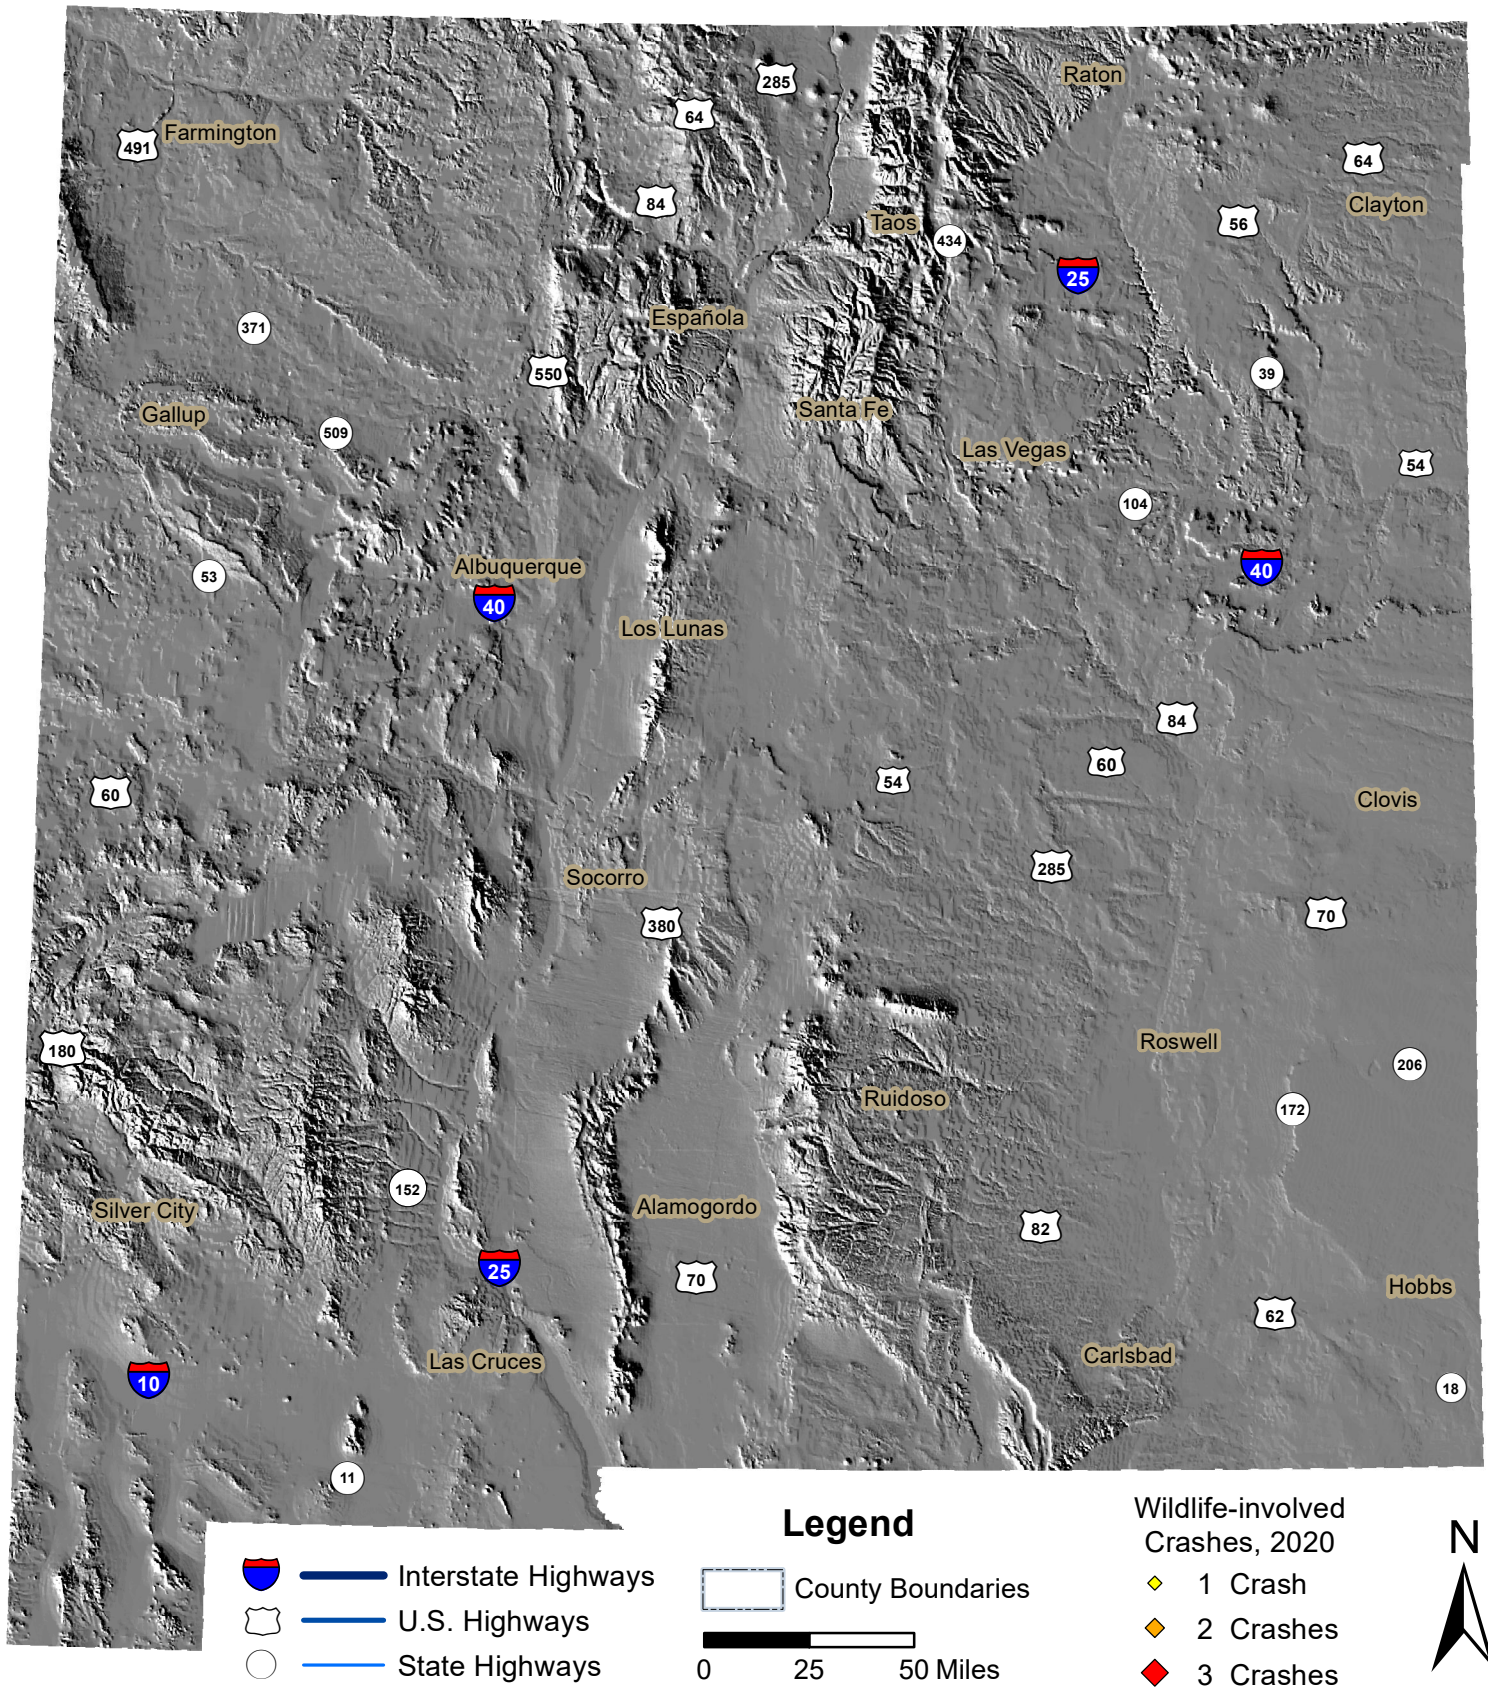

Wildlife-involved Crashes in New Mexico, 2020

Prepared for the New Mexico Department of Transportation,
 Traffic Safety Division, Traffic Records Bureau. Under Contract CO6093 by the
 University of New Mexico, Geospatial and Population Studies, Traffic Research Unit (TRU)
tru.unm.edu November 2021 tru@unm.edu