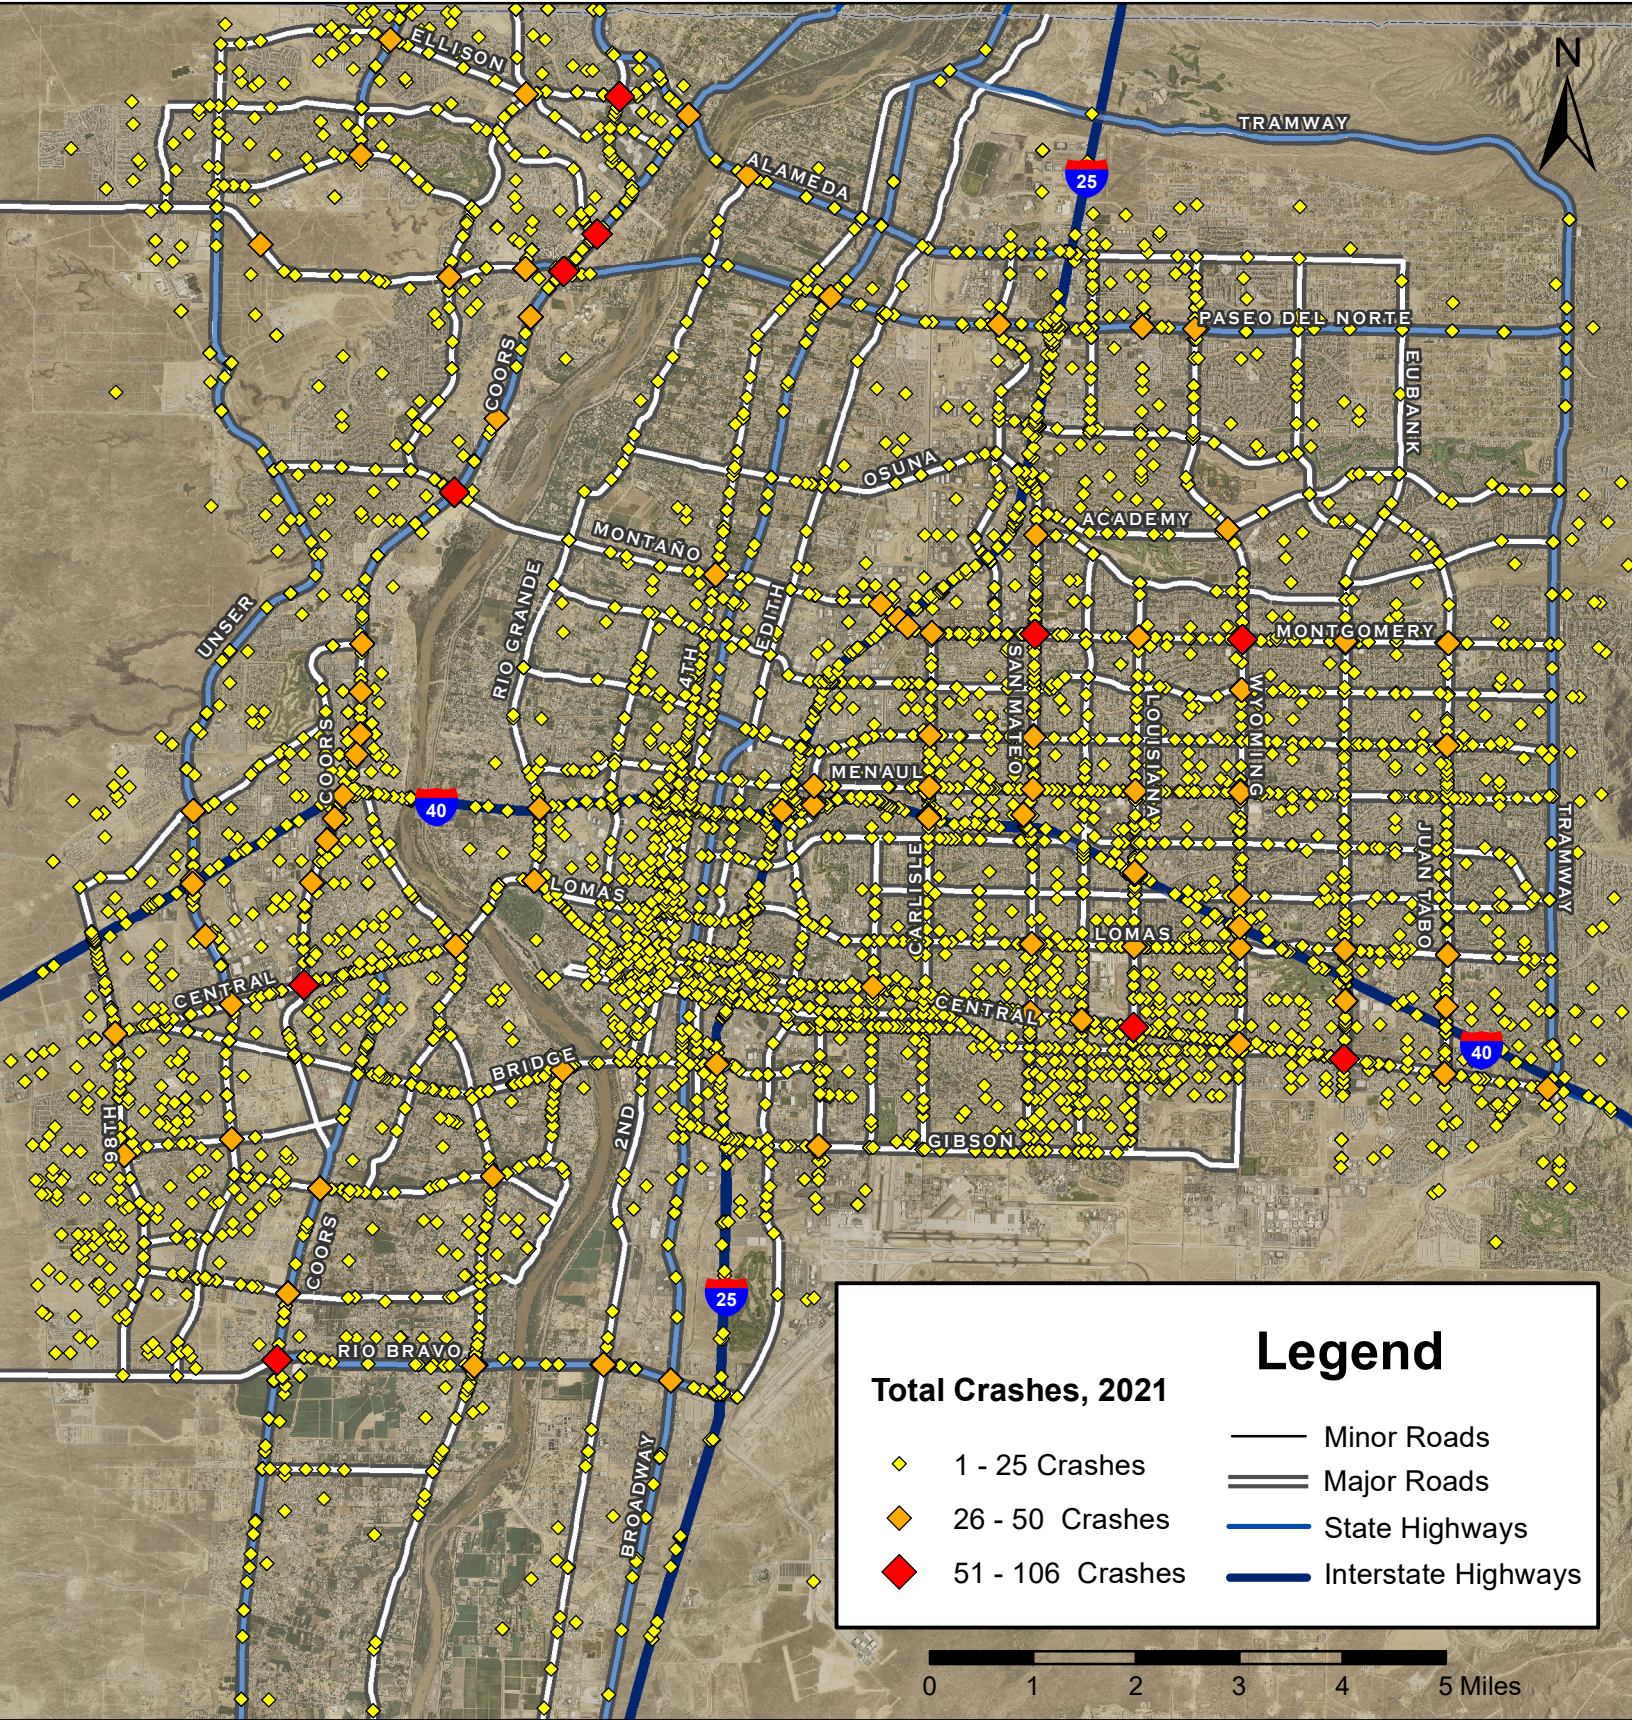

Albuquerque Crashes, 2021

Prepared for the New Mexico Department of Transportation,
 Traffic Safety Division, Traffic Records Bureau. Under Contract CO6380 by the
 University of New Mexico, Institute for Geospatial and Population Studies, Traffic Research Unit
 tru.unm.edu November 2022 tru@unm.edu