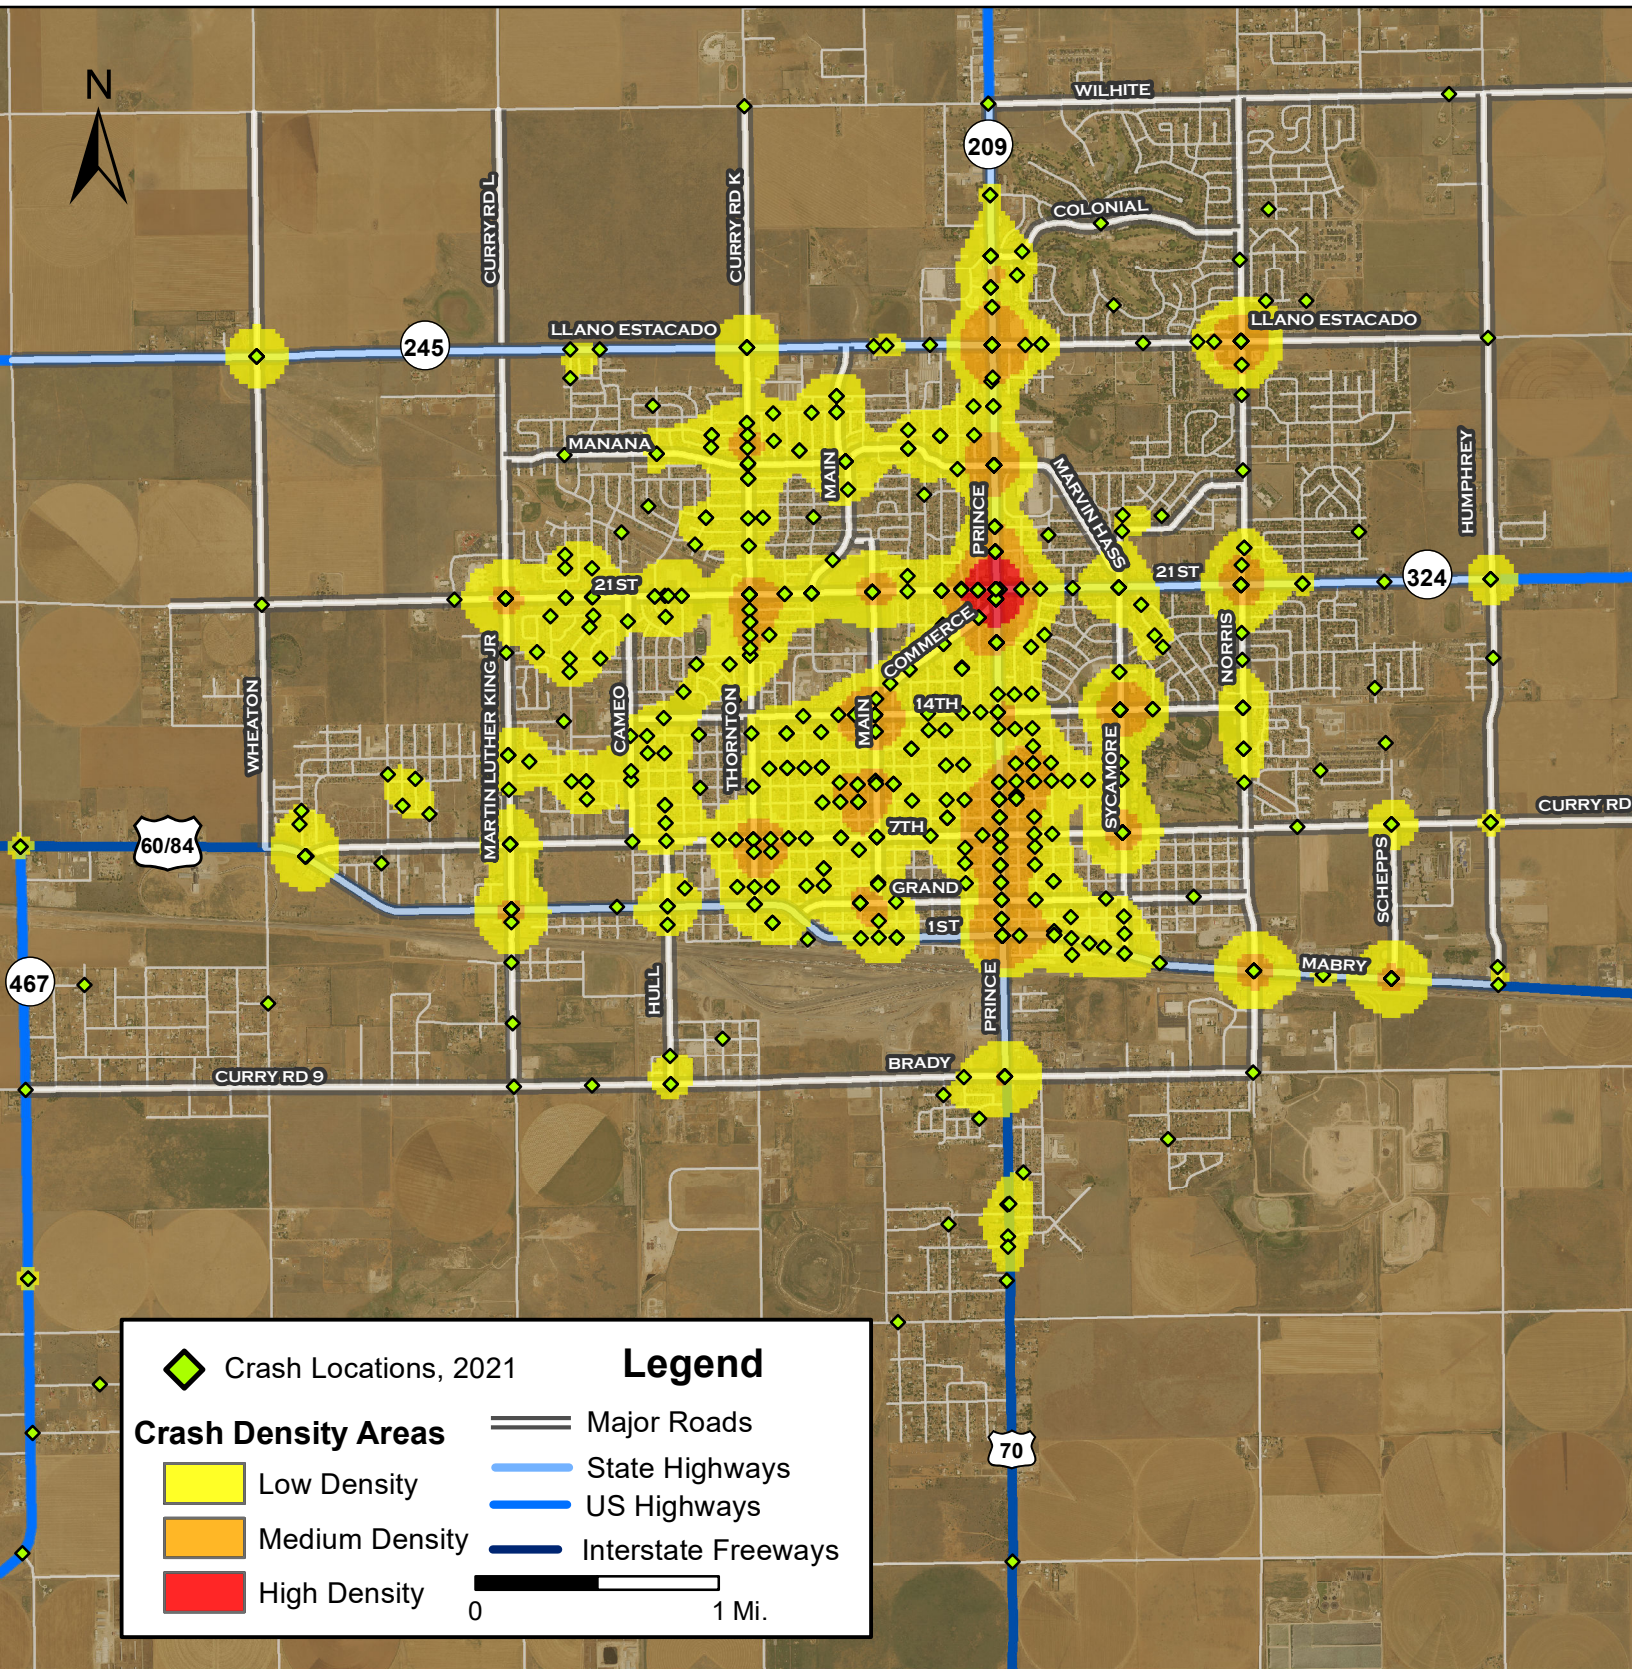

Density Map of All Crashes in Clovis, 2021

Prepared for the New Mexico Department of Transportation,
 Traffic Safety Division, Traffic Records Bureau. Under Contract CO6380 by the
 University of New Mexico, Geospatial and Population Studies, Traffic Research Unit (TRU)
 tru.unm.edu November 2022 tru@unm.edu