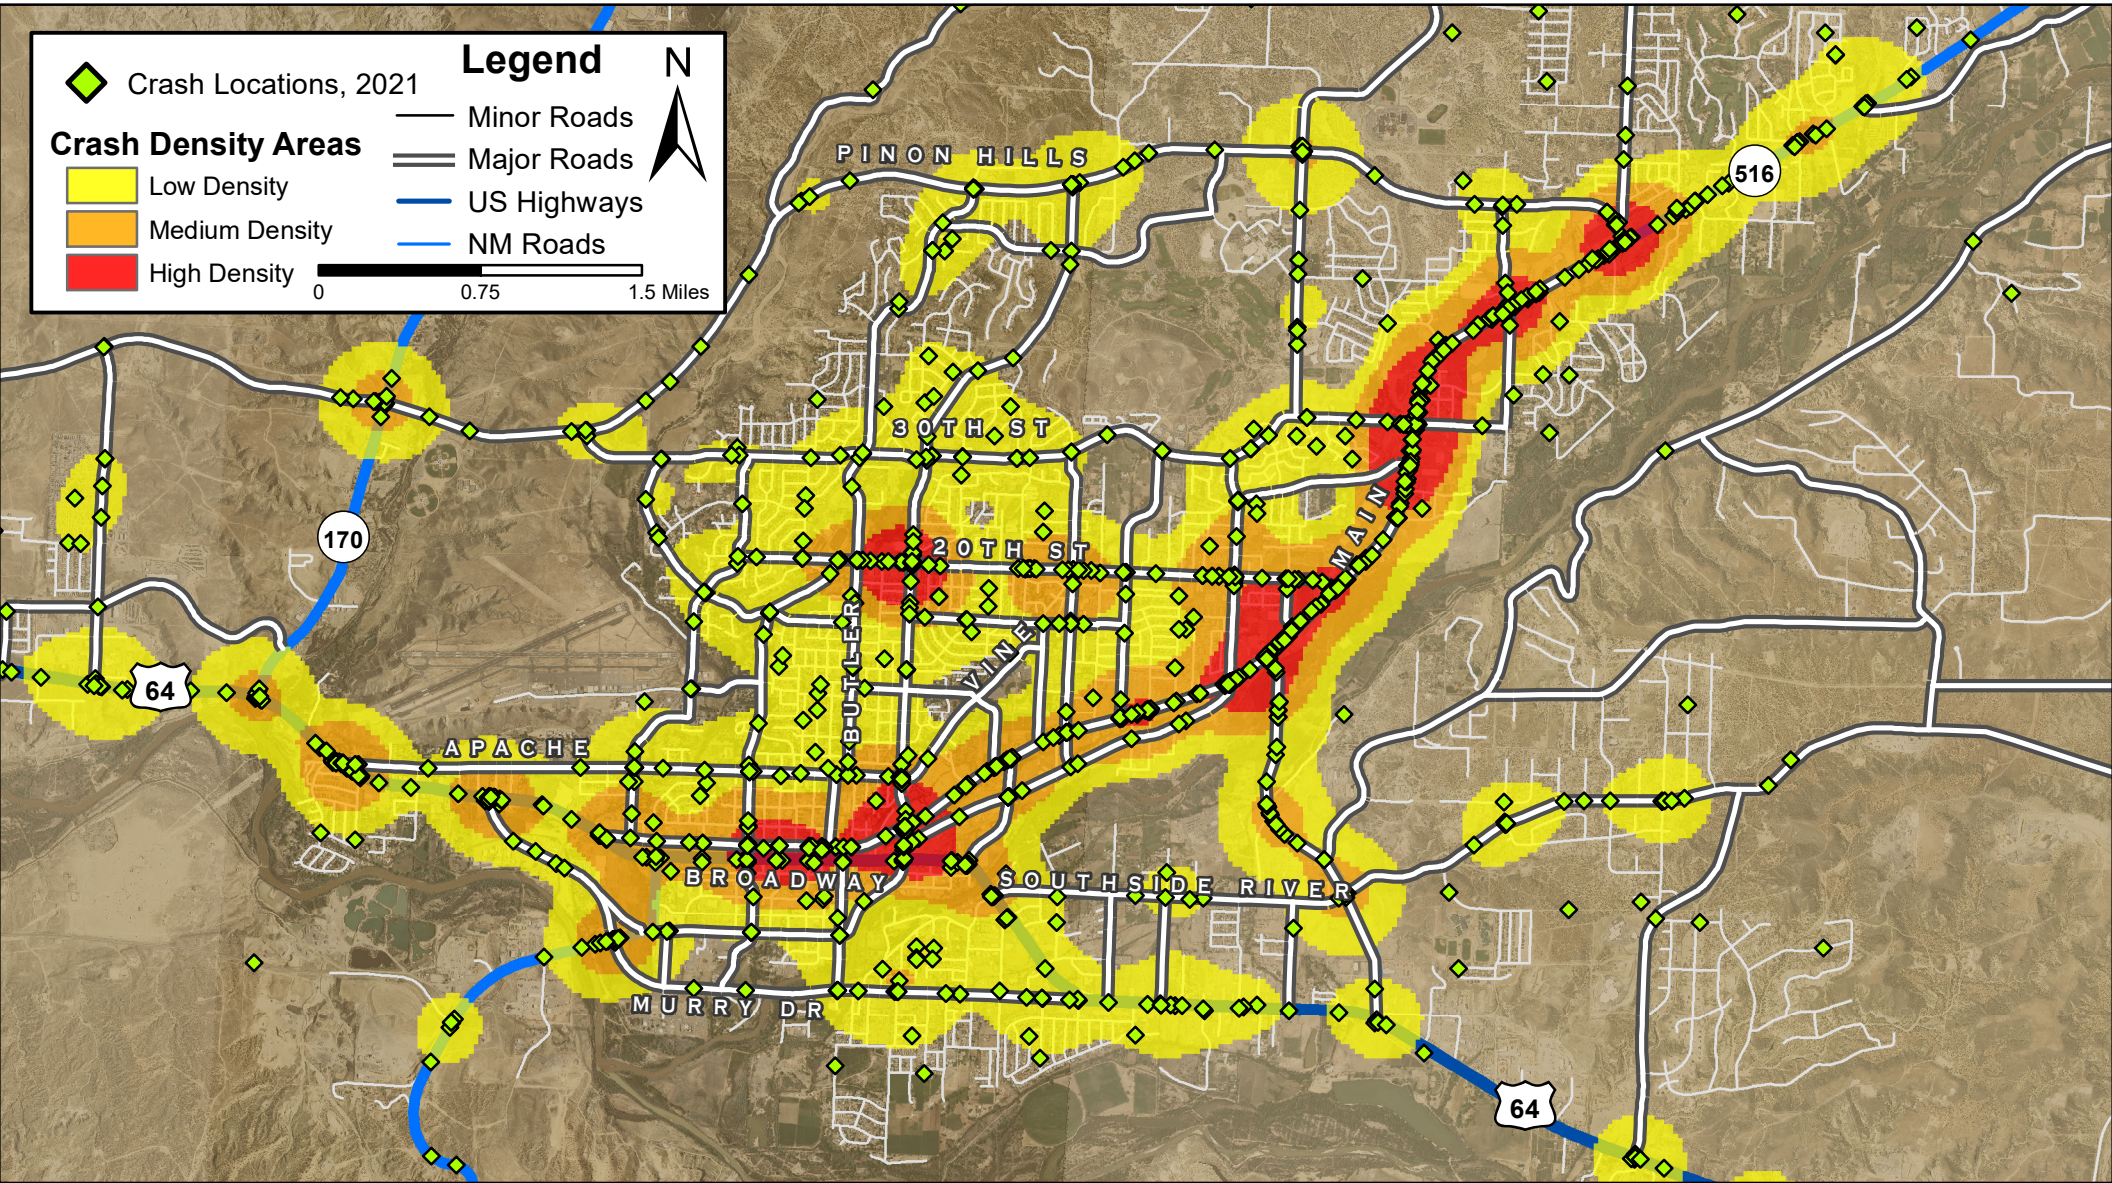

Density Map of All Crashes in Farmington, 2021

Prepared for the New Mexico Department of Transportation, Planning and Traffic Safety Divisions
Under Contract 6380 by the University of New Mexico
Geospatial and Population Studies Traffic Research Unit (TRU)
tru.unm.edu November 2022 tru@unm.edu